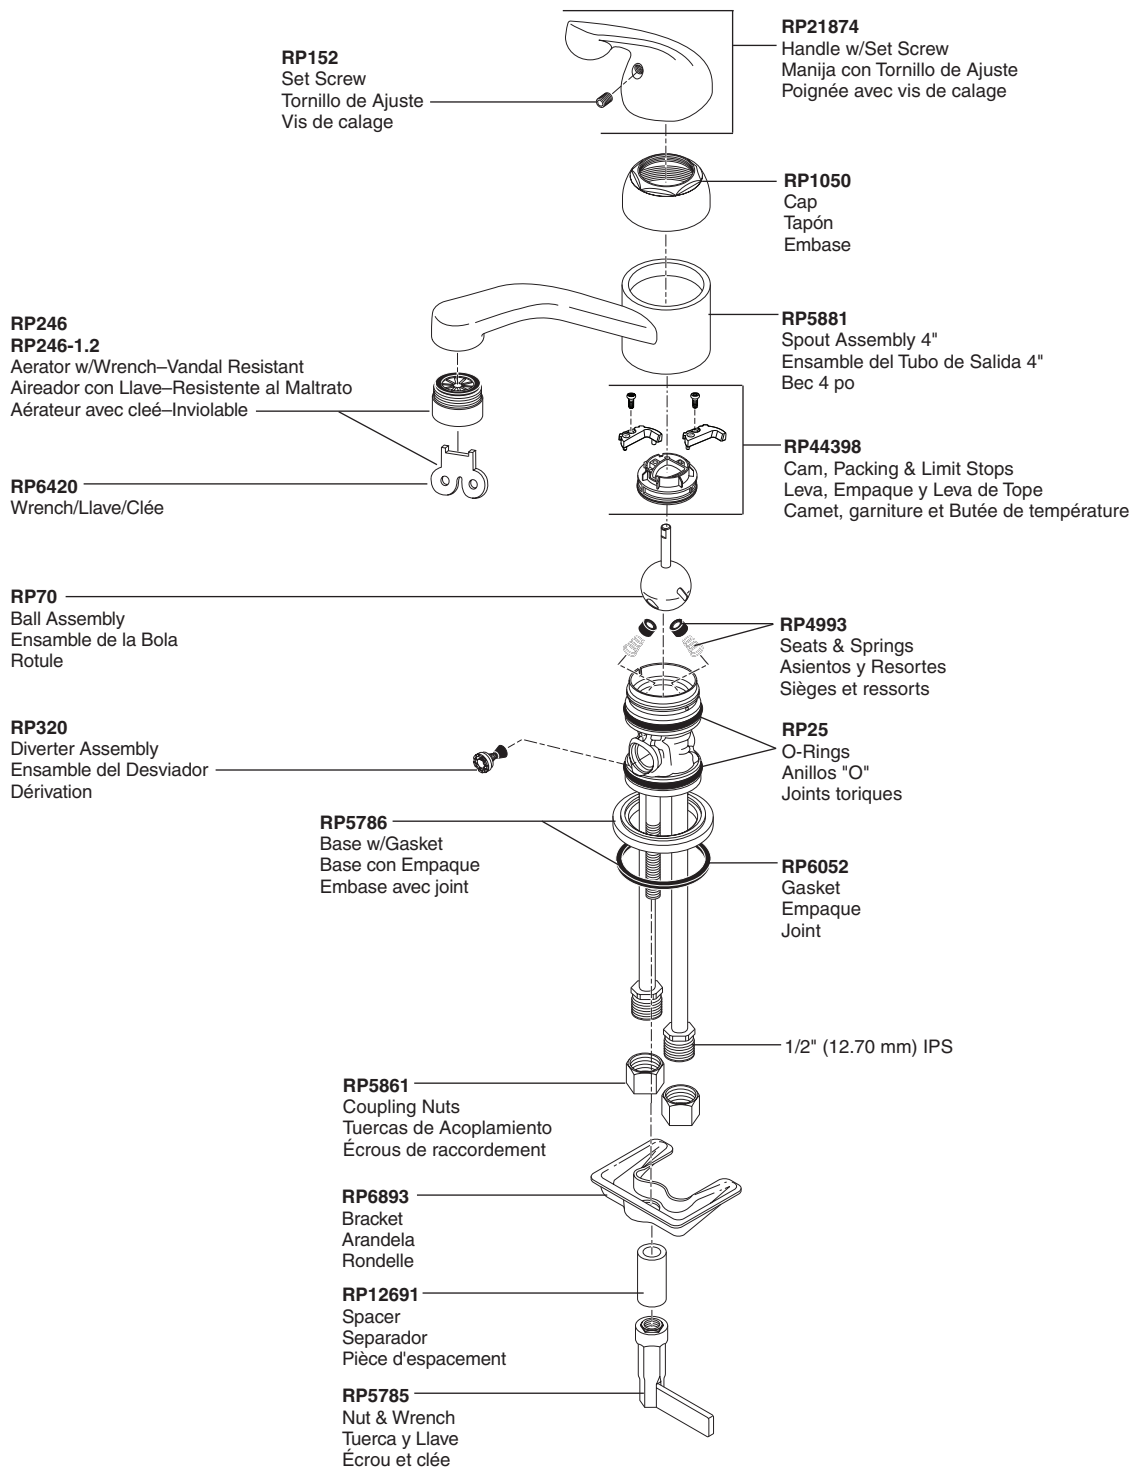

Model/Modelo/Modèle
570LF-WFHDF

A Division of Masco Corporation of Indiana
State Road 46 West • P.O. Box 47 • Greensburg, Indiana USA 47240