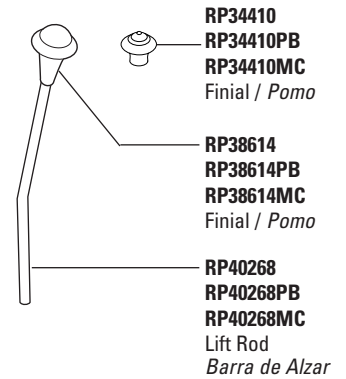

For Models/Modelos 2560*, 2565, 2580 & 2585 Series