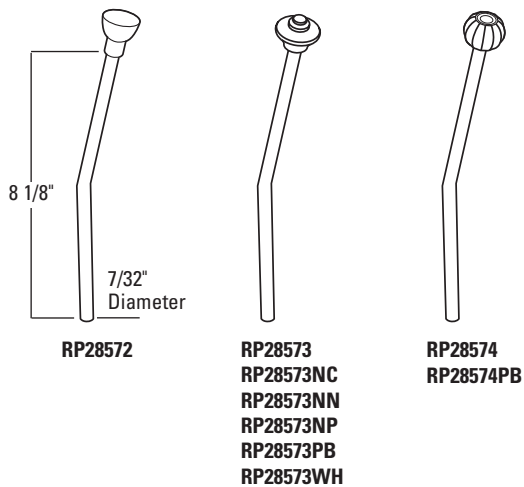

For Model/Modelo 540 Series