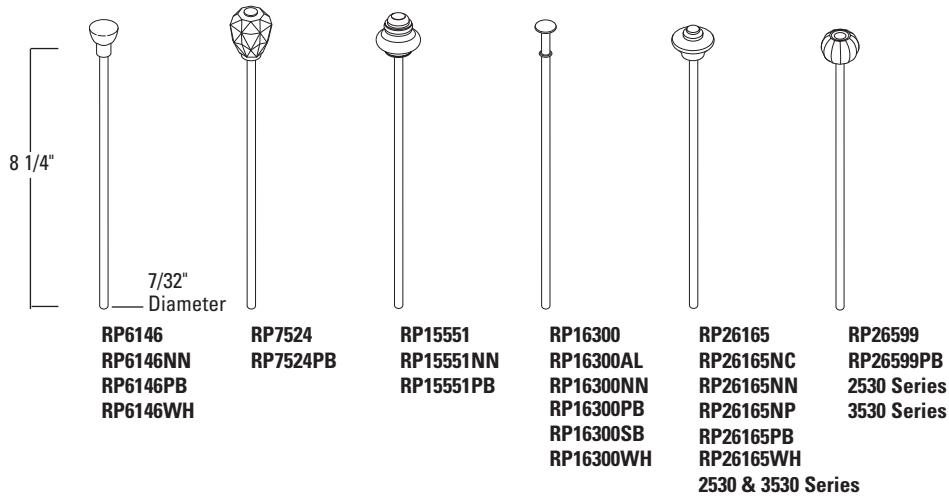

Lift Rods

Barra de Alzar

For Models/Modelos 520, 550, 2520, 2530, 3520, 3530 & 3540 Series