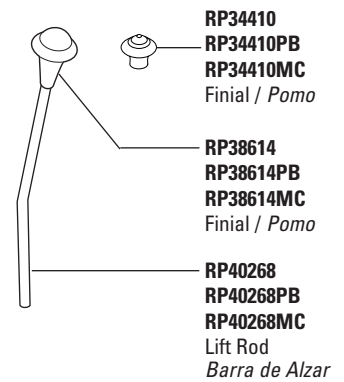

Refer to pages 98–101 for lift rods and lavatory drain assemblies. / Para ensamble de drenaje para lavamanos y barras de alzar referirse a las paginas 98–101.

▲Specify finish / Especificar el Acabado

Lift Rods

Barra de Alzar

For Models/Modelos 520, 550, 2520, 2530, 3520, 3530 & 3540 Series

For Models/Modelos 2560*, 2565, 2580 & 2585 Series

For Model/Modelo 540 Series

For Model/Modelo 547 Series

For Model/Modelo 2567 Series