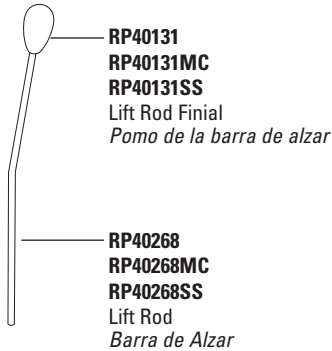

Barra de Alzar

For Models/Modelos 520, 550, 2520, 2530, 3520, 3530 & 3540 Series

For Models/Modelos 2560*, 2565, 2580 & 2585 Series

For Model/Modelo 540 Series

For Model/Modelo 547 Series

For Model/Modelo 2567 Series

Lift Rods

Barra de Alzar

For Models/Modelos 2577, 2583, 3567, 4530 & 4577 Series

For Model/Modelo 2588 Series

For Models/Modelos 2555, 3555 & 4555 Series

Lift Rod is not removable.
La barra de alzar no es removible.