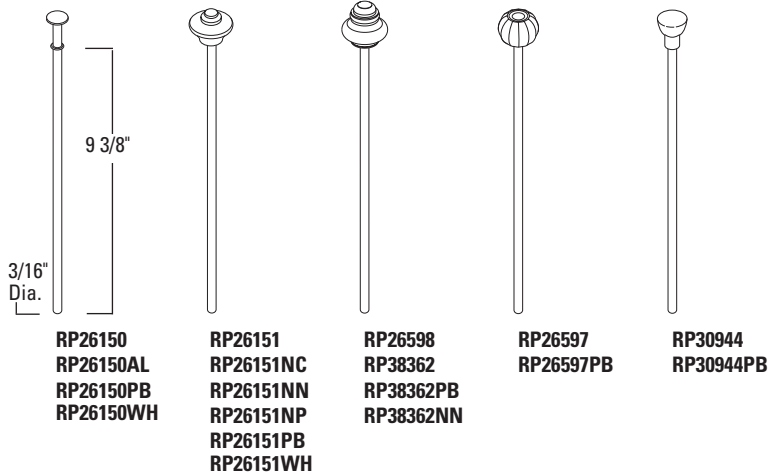

Lift Rods

Barra de Alzar

For Models/Modelos 2577, 2583, 3567, 4530 & 4577 Series

For Model/Modelo 2588 Series

For Models/Modelos 2555, 3555 & 4555 Series

Lift Rod is not removable.
La barra de alzar no es removible.