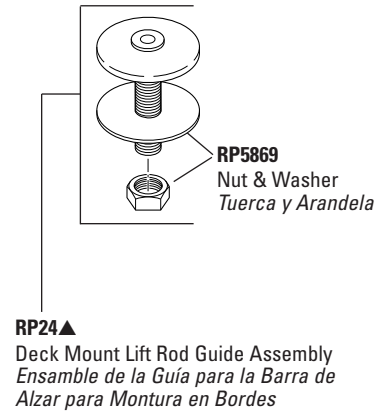

Lift Rods

Barra de Alzar

For Models/Modelos 2577, 2583, 3567, 4530 & 4577 Series

For Model/Modelo 2588 Series

For Models/Modelos 2555, 3555 & 4555 Series

Lift Rod is not removable.
La barra de alzar no es removible.