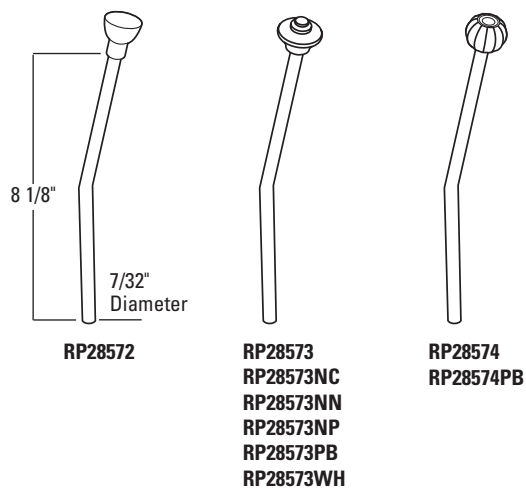

Refer to pages 98–101 for lift rods and lavatory drain assemblies. / Para ensamble de drenaje para lavamanos y barras de alzar referirse a las paginas 98–101.

▲Specify finish / Especificar el Acabado

Lift Rods

Barra de Alzar

For Models/Modelos 520, 550, 2520, 2530, 3520, 3530 & 3540 Series

For Models/Modelos 2560*, 2565, 2580 & 2585 Series

For Model/Modelo 540 Series

For Model/Modelo 547 Series

For Model/Modelo 2567 Series