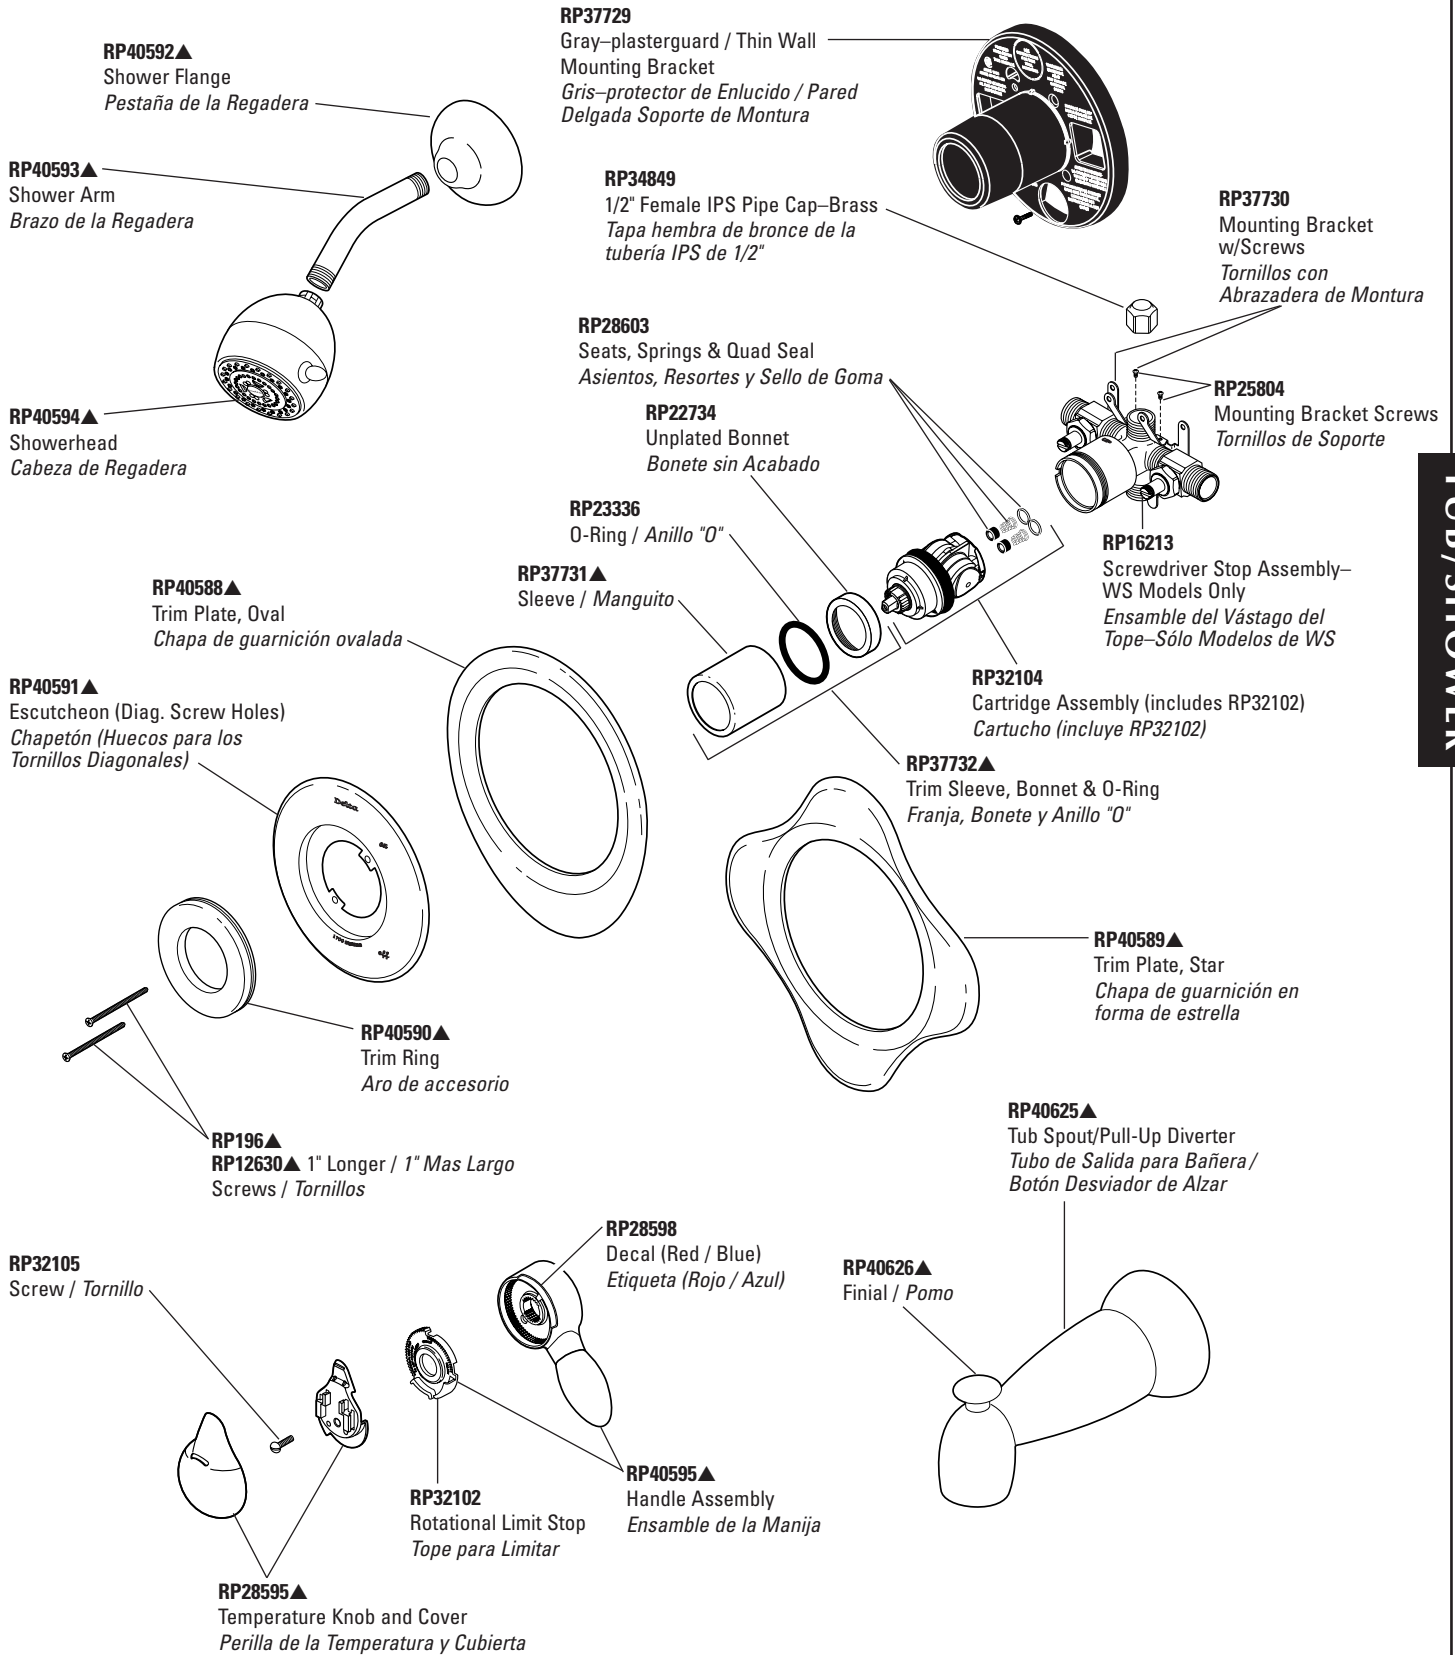

Single Handle Monitor® Bath Valves

Válvulas de Bañeras Monitor® de Manija Sencilla

MICHAEL GRAVES
COLLECTION

Models/Modelos 1728, 1768 & 1769 Series

TUB/SHOWER