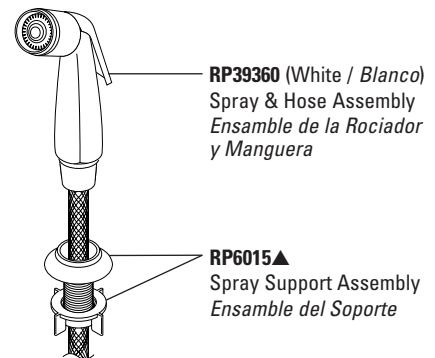

Two Handle Kitchen Faucets

Llaves de Dos Manijas para Fregaderos

NEO STYLE® Series Models/Modelos 2167 & 2467 Series

KITCHEN

SERIES/SERIES 2467 – Quick-Snap®

For non Quick-Snap® faucet models manufactured BEFORE September 2002, see page 34 for Vegetable Sprayers.