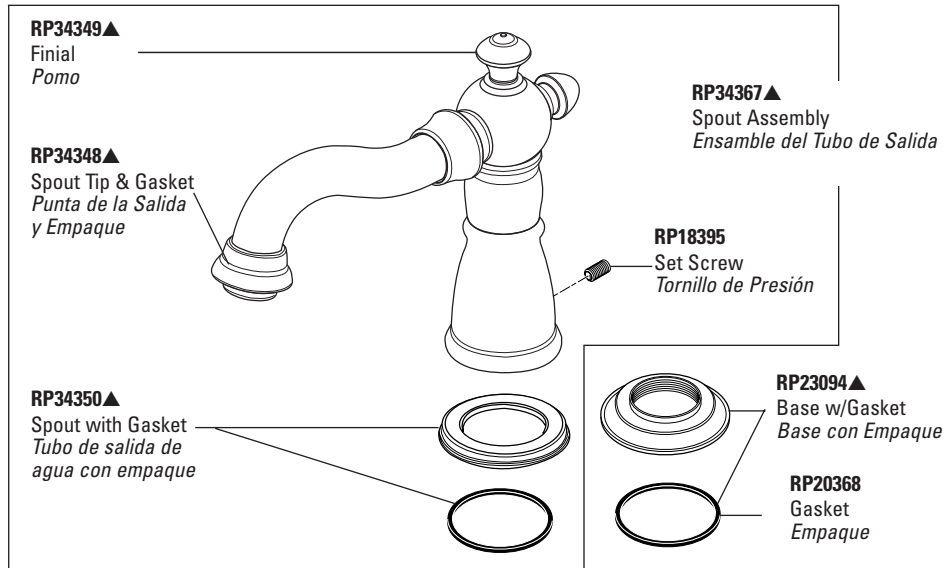

Deck/Ledge Mount Roman Tub Faucets

Llaves para Bañeras Romanas

Victorian™ Collection Models/Modelos 2755 & 2756 Series

Refer to page 152 for Handles. / Para manijas referirse a la pagina 152.

Refer to pages 144–148 for rough-in kits. / Para Equipo para Preparación de Instalación referirse a las paginas 144–148.

▲Specify finish/Especifique el Acabado