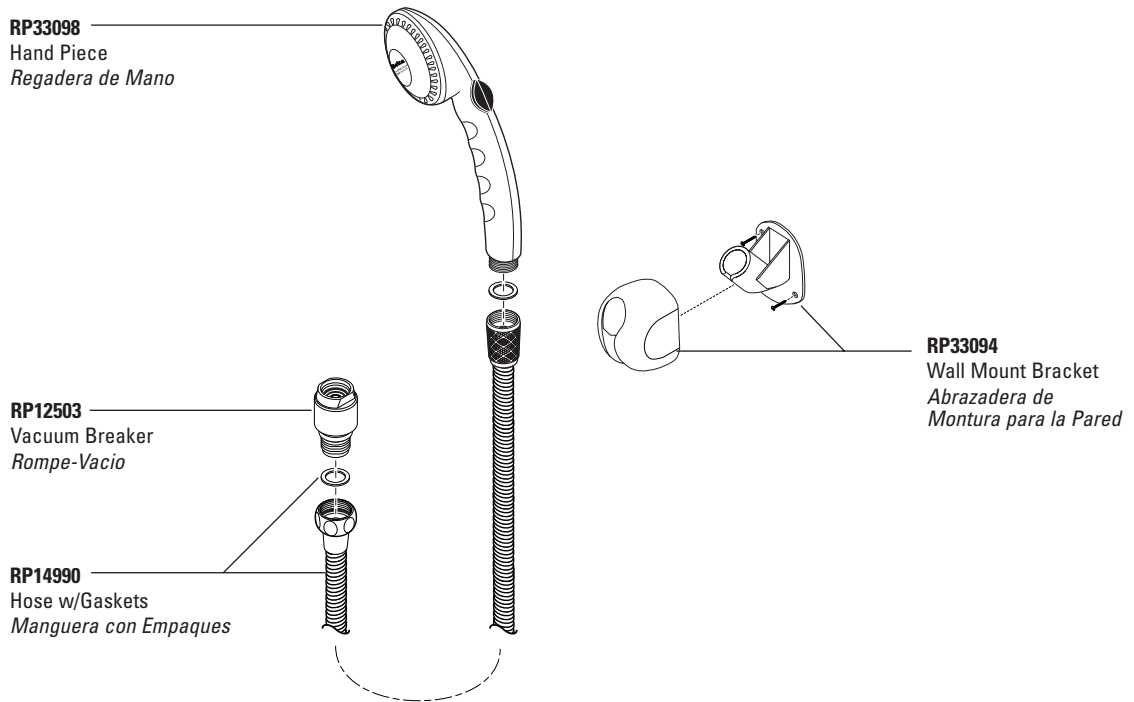

Delta Personal Hand Held Showers & Accessories

Regaderas de Mano Personal y Accesorios de Delta

Model/Modelo RP32538 Series

Models/Modelos RP32539 & RP32541 Series