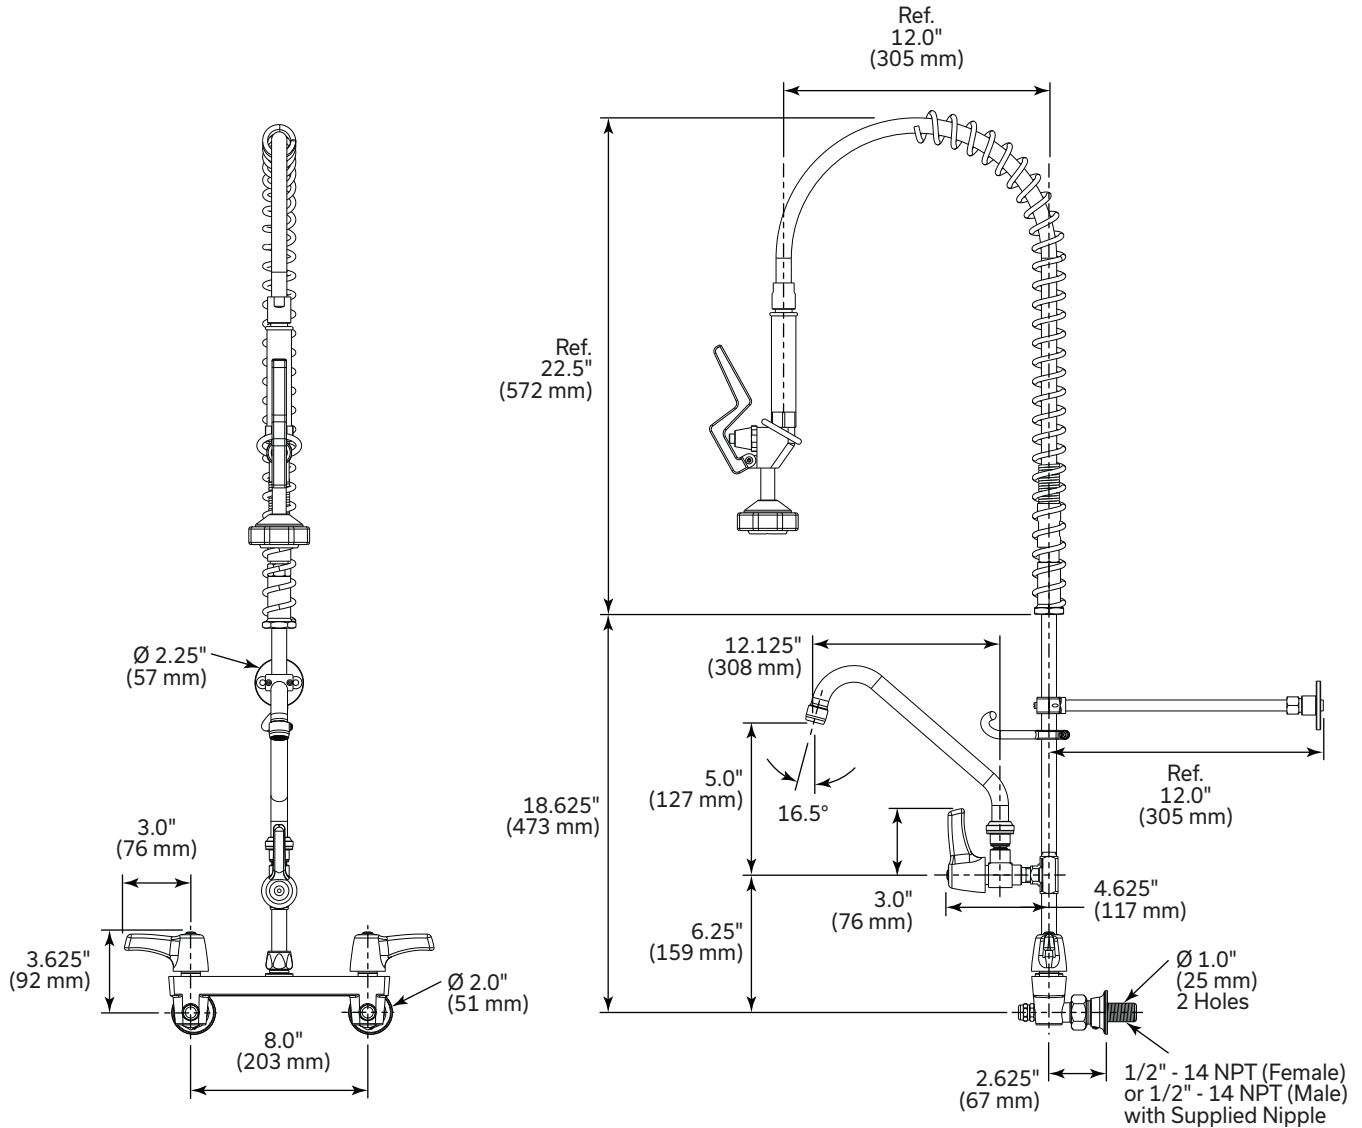

Two Handle 8.0" (203 mm) Wall-Mount Pre-Rinse Kitchen Faucet with Add-on Faucet

55C1583-S7

Description

Two Handle 8.0" (203 mm) wall-mount pre-rinse kitchen faucet with 3.0" (76 mm) hooded lever handles. Featuring a spray outlet, spring loaded stainless steel hose and auto shut-off. Includes 1.5 gpm (5.7 L/min) add-on faucet with 11.0" (279 mm) tubular spout.

Specification

- Flow Rate: 1.05 gpm (4.0 L/min) pre-rinse spray outlet and 1.5 gpm (5.7 L/min) add-on faucet
- Spout Type: Pre-rinse spout
- Finish: Chrome

Features

- CAST BRASS 2 handle pre-rinse faucet
- Polished chrome-plated finish trim
- ADA compliant, color indexed, vandal resistant, 3.0" (76 mm) metal lever blade handles
- Self-close pre-rinse spray with spring loaded stainless steel hose with wall bracket and spray head hook
- Inlet check tails to prevent crossflow
- 8.0" (203 mm) Wall mount pre-rinse faucet with integral check stops
- Includes 1.5 gpm (5.7 L/min) add-on faucet with 11.0" (279 mm) tubular spout

Lever Handle
Only
Poignée à levier
seulement

(Contact Delta Representative for State and/or Local Approvals)

NOTICE Dimensions are for reference only, measurements may vary $\pm 0.25"$ (6 mm).
Maximum flow rates - 60 psi (414 kPa).

© 2025 Masco Canada Limited
350 South Edgeware Rd, St Thomas, Ontario, Canada N5P 4L1
1-800-387-8277

55C1583-S7

This spec was produced on May 15, 2025.

Two Handle 8.0" (203 mm) Wall-Mount
Pre-Rinse Kitchen Faucet with Add-on Faucet
55C1583-S7