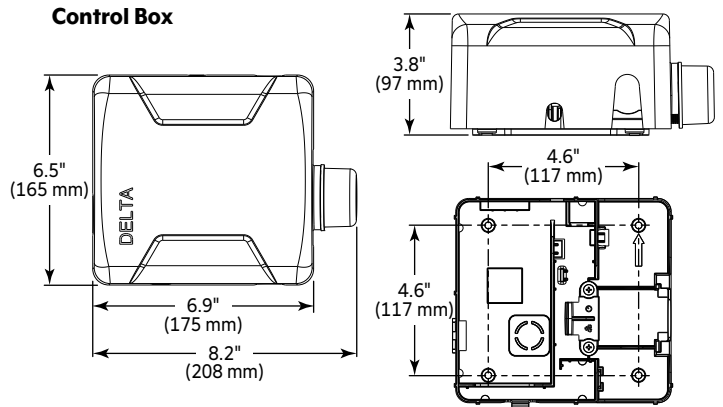

Hardwire Operated Control Box

Battery Operated Control Box

Hand Soap

Masco Canada Limited reserves the right (1) to make changes in specifications and materials, and (2) to change or discontinue models, both without notice or obligation. See current full-line price book or www.deltafaucet.ca for finish options and product availability.

WaterSense® is a registered trademark of the U.S. Environmental Protection Agency.

▲ Designate Proper Finish Suffix.

Dimensions are for reference only, measurements may vary ± 0.25" (6 mm).

Flow rates - Max. 60 psi (414 kPa).

© 2026 Masco Canada Limited
350 South Edgeware Road
St. Thomas, ON N5P 4L1 Canada
1-800-387-8277