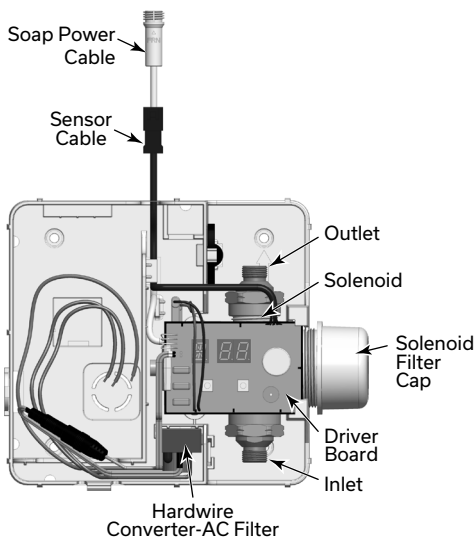

© 2026 Masco Canada Limited  
350 South Edgeware Road  
St. Thomas, ON N5P 4L1 Canada  
1-800-387-8277

**Hardwire Operated Control Box**

**Battery Operated Control Box**

**Hand Soap**

Masco Canada Limited reserves the right (1) to make changes in specifications and materials, and (2) to change or discontinue models, both without notice or obligation. See current full-line price book or [www.deltafaucet.ca](http://www.deltafaucet.ca) for finish options and product availability.