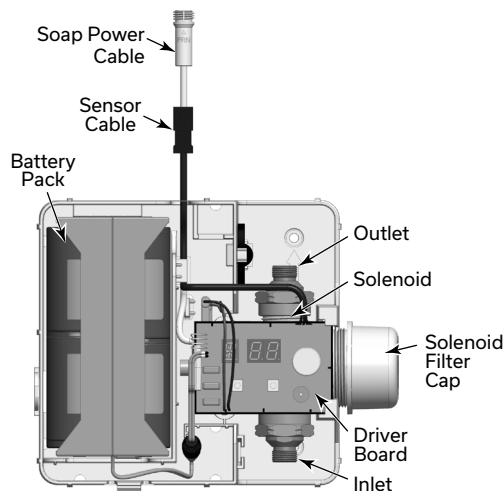

© 2026 Masco Canada Limited  
350 South Edgeware Road  
St. Thomas, ON N5P 4L1 Canada  
1-800-387-8277

**Hardwire Operated Control Box**

**Battery Operated Control Box**

**Hand Soap**

Masco Canada Limited reserves the right (1) to make changes in specifications and materials, and (2) to change or discontinue models, both without notice or obligation. See current full-line price book or [www.deltafaucet.ca](http://www.deltafaucet.ca) for finish options and product availability.