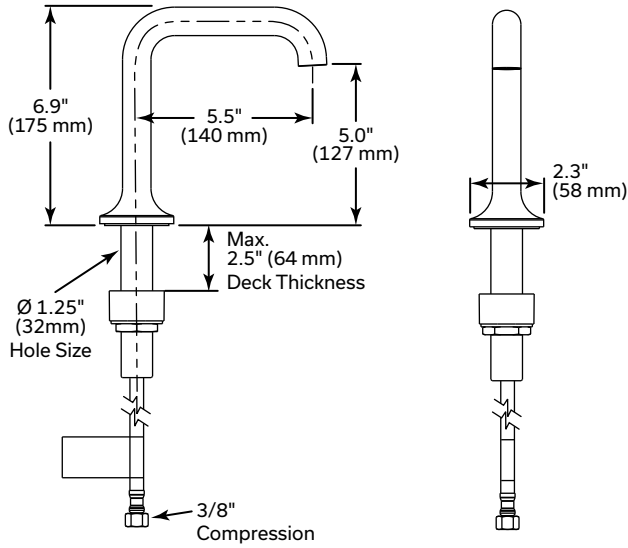

Single Hole Faucet without Black Spacer