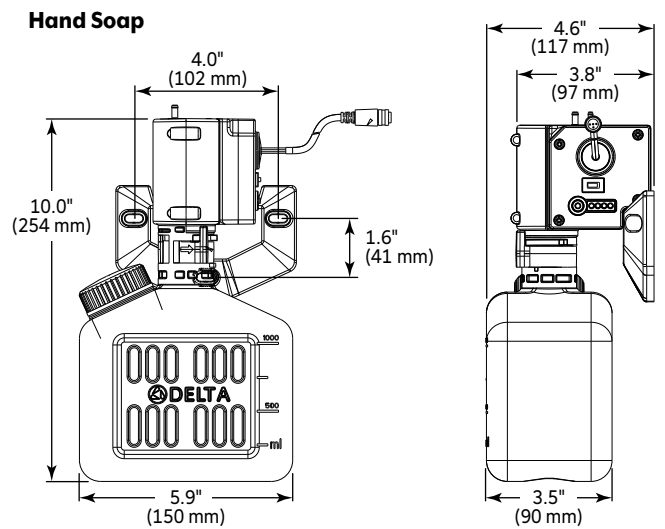

Hardwire Operated Control Box

Battery Operated Control Box

Hand Soap

Masco Canada Limited reserves the right (1) to make changes in specifications and materials, and (2) to change or discontinue models, both without notice or obligation. See current full-line price book or www.deltafaucet.ca for finish options and product availability.

WaterSense® is a registered trademark of the U.S. Environmental Protection Agency.

▲ Designate Proper Finish Suffix.

Dimensions are for reference only, measurements may vary ± 0.25" (6 mm).

Flow rates - Max. 60 psi (414 kPa).

© 2026 Masco Canada Limited
350 South Edgeware Road
St. Thomas, ON N5P 4L1 Canada
1-800-387-8277