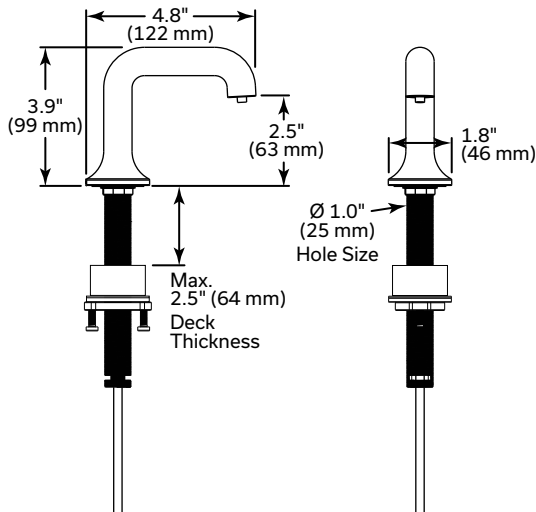

© 2026 Masco Canada Limited  
350 South Edgeware Road  
St. Thomas, ON N5P 4L1 Canada  
1-800-387-8277

**Single Hole Faucet without Black Spacer**

**Single Hole Faucet with Black Spacer**

**Hand Soap without Black Spacer**