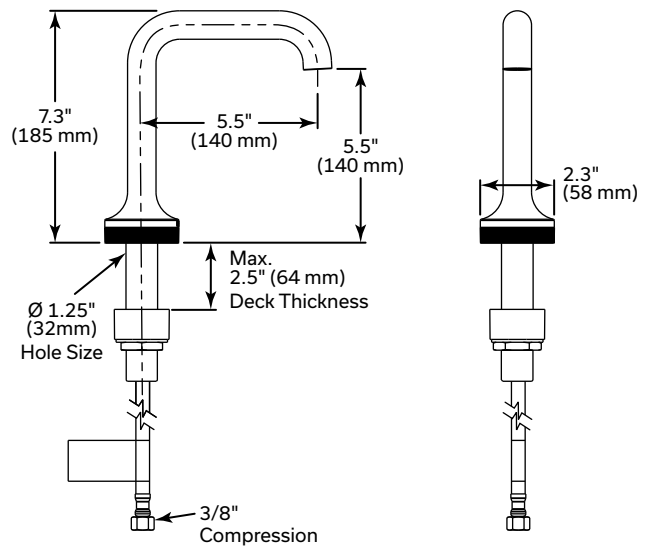

Single Hole Faucet with Black Spacer