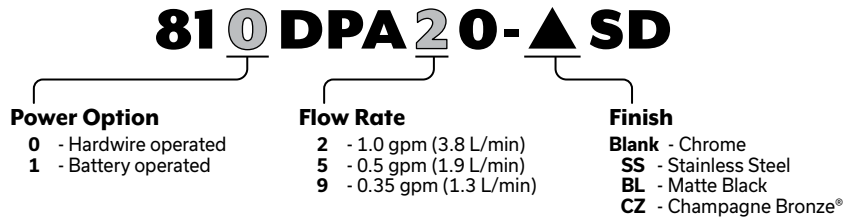

## Model Configurations

## Specification:

- Flow Rate Options:**
  - 1.0 gpm (3.8 L/min)
  - 0.5 gpm (1.9 L/min)
  - 0.35 gpm (1.3 L/min)
- Spray Type:**
  - Laminar
  - Aerated
  - Mikado® Spray
- Spout Type:** High Arc Spout
- Sensor Type:** Proximity® (Both Faucet and Soap System)
- Mounting Type:** Single Hole
- Power Supply:**
  - Hardwire Operated (24 VAC) - (requires transformer - ordered separately)
  - Battery Operated - (8 'D' cell batteries included)
- Temperature Mixer:** Below Deck Thermostatic Mixing Valve (sold separately)
- Finish (Both Faucet and Soap System):**
  - Chrome
  - Stainless Steel
  - Matte Black
  - Champagne Bronze®
- Factory Default Timeout:** 45 seconds