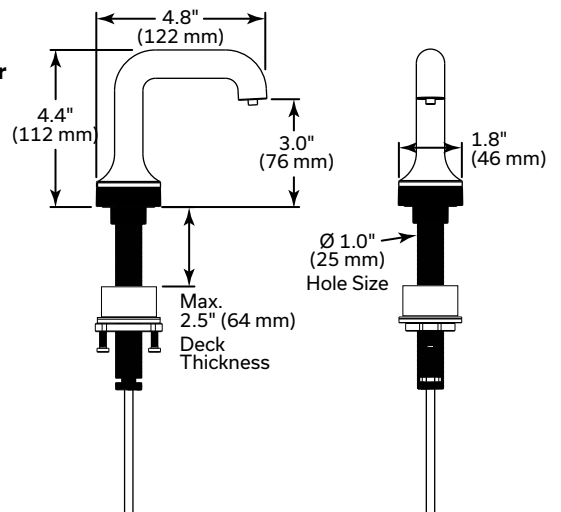

Hand Soap with Black Spacer

Masco Canada Limited reserves the right (1) to make changes in specifications and materials, and (2) to change or discontinue models, both without notice or obligation. See current full-line price book or www.deltafaucet.ca for finish options and product availability.

WaterSense® is a registered trademark of the U.S. Environmental Protection Agency.

▲ Designate Proper Finish Suffix.

Dimensions are for reference only, measurements may vary ± 0.25" (6 mm).

Flow rates - Max. 60 psi (414 kPa).

© 2026 Masco Canada Limited
350 South Edgeware Road
St. Thomas, ON N5P 4L1 Canada
1-800-387-8277