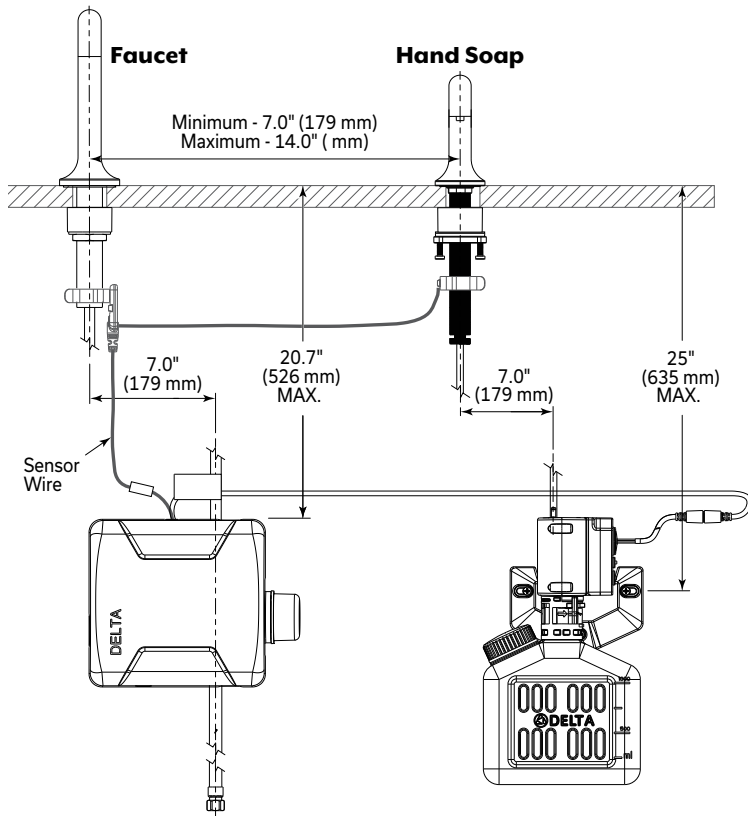

Hardwire Operated Control Box

Battery Operated Control Box

Hand Soap

Masco Canada Limited reserves the right (1) to make changes in specifications and materials, and (2) to change or discontinue models, both without notice or obligation. See current full-line price book or www.deltafaucet.ca for finish options and product availability.

WaterSense® is a registered trademark of the U.S. Environmental Protection Agency.

▲ Designate Proper Finish Suffix.

Dimensions are for reference only, measurements may vary ± 0.25" (6 mm).

Flow rates - Max. 60 psi (414 kPa).

© 2026 Masco Canada Limited
350 South Edgeware Road
St. Thomas, ON N5P 4L1 Canada
1-800-387-8277