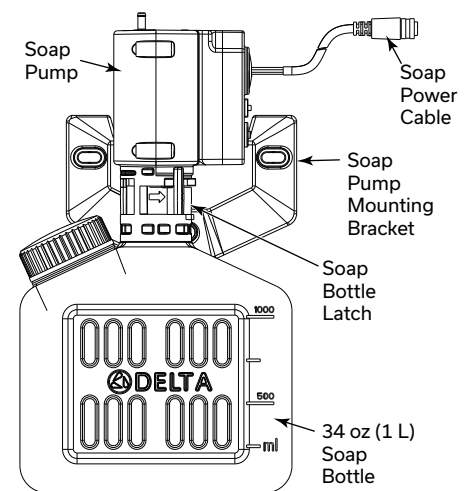

© 2026 Masco Canada Limited  
350 South Edgeware Road  
St. Thomas, ON N5P 4L1 Canada  
1-800-387-8277

**Hardwire Operated Control Box**

**Battery Operated Control Box**

**Hand Soap**

Masco Canada Limited reserves the right (1) to make changes in specifications and materials, and (2) to change or discontinue models, both without notice or obligation. See current full-line price book or [www.deltafaucet.ca](http://www.deltafaucet.ca) for finish options and product availability.