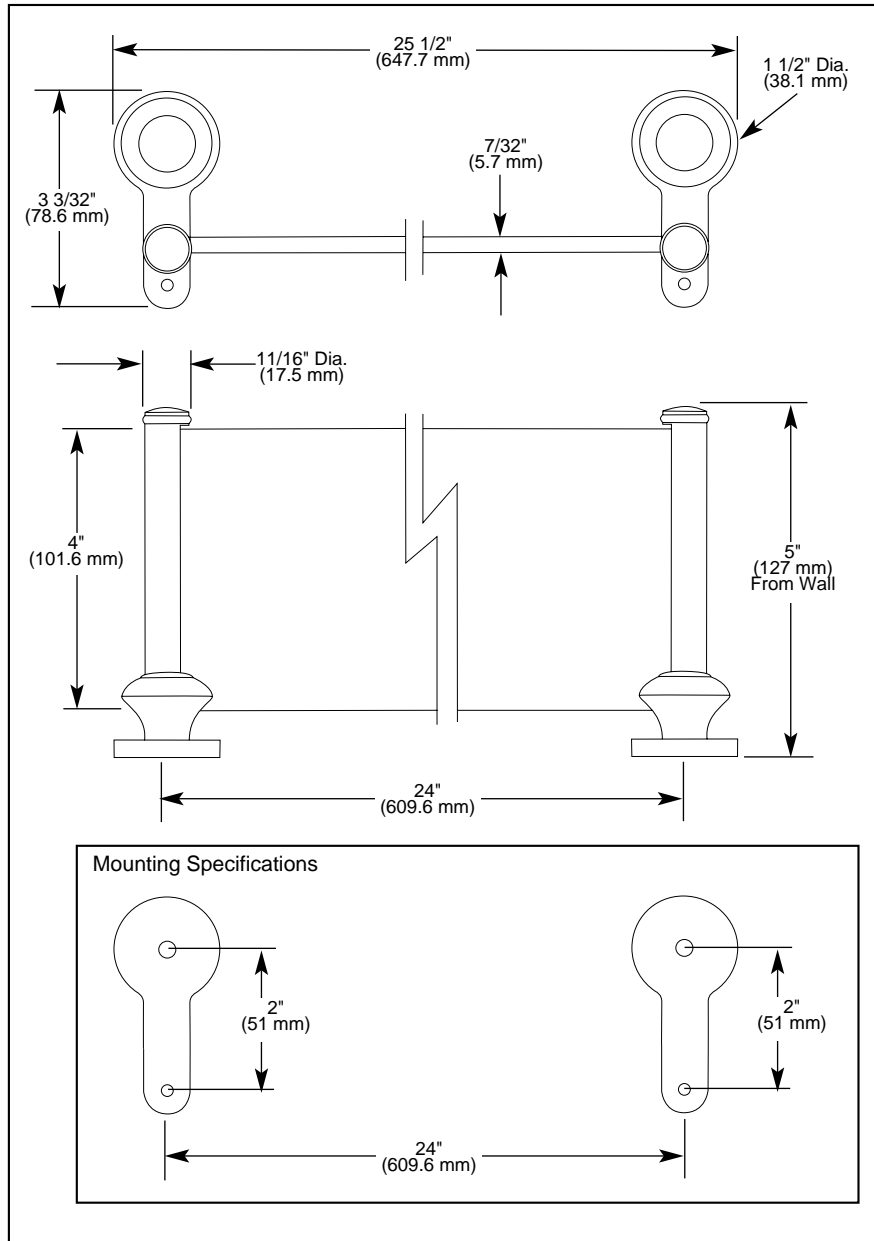

DELTA[®]

ACCESSORIES

- Innovations[®] Series
- 24" Glass Shelf

Submitted Model No.: _____

Specific Features: _____

STANDARD SPECIFICATIONS:

- Wood blocking is preferable behind all wall surfaces. If wood blocking is not available, the following fasteners are suggested: Tile/Masonry-Plastic or lead Anchors Plaster/drywall-Toggle bolts.
- Mounting hardware and mounting instructions included with product.