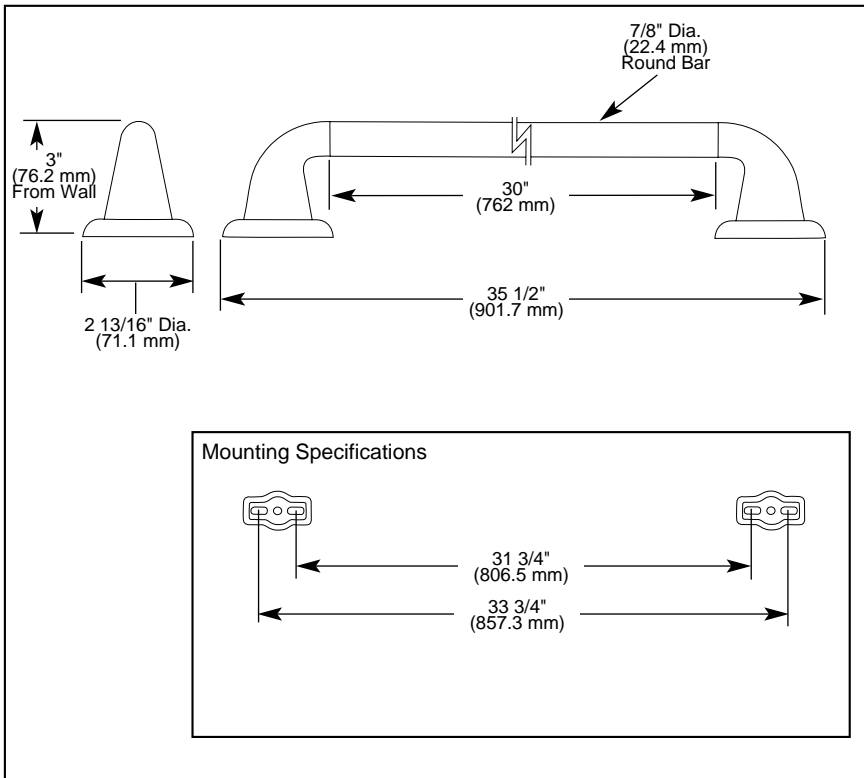

DELTA[®]

ACCESSORIES

- Innovations[®] Series
- 30" Towel bar

Submitted Model No.: _____

Specific Features: _____

STANDARD SPECIFICATIONS:

- Wood blocking is preferable behind all wall surfaces. If wood blocking is not available, the following fasteners are suggested: Tile/Masonry-Plastic or lead Anchors Plaster/drywall-Toggle bolts.
- Mounting hardware and mounting instructions included with product.