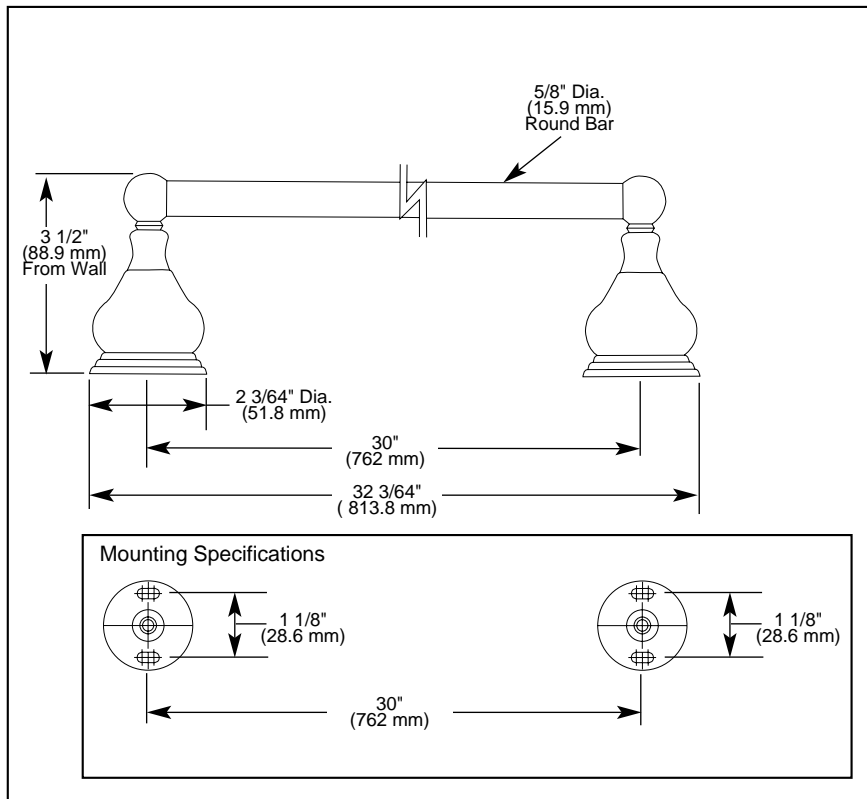

DELTA®

ACCESSORIES

- Traditional Series
- 30" Towel bar

STANDARD SPECIFICATIONS:

- Wood blocking is preferable behind all wall surfaces. If wood blocking is not available, the following fasteners are suggested: Tile/Masonry-Plastic or lead Anchors Plaster/drywall-Toggle bolts.
- Mounting hardware and mounting instructions included with product.

WARRANTY

- Lifetime Faucet and Finish Limited Warranty to the original consumer purchaser to be free from defects in material and workmanship.
- 5 Year Limited Warranty for usage in all industrial, commercial and business applications.

Indianapolis, Indiana 46280
A Division of Masco Corporation of Indiana
© 2006 Masco Corporation of Indiana

Delta reserves the right (1) to make changes in specifications and materials, and (2) to change or discontinue models, both without notice or obligation. Dimensions are for reference only. See current full-line price book for finish options and product availability.