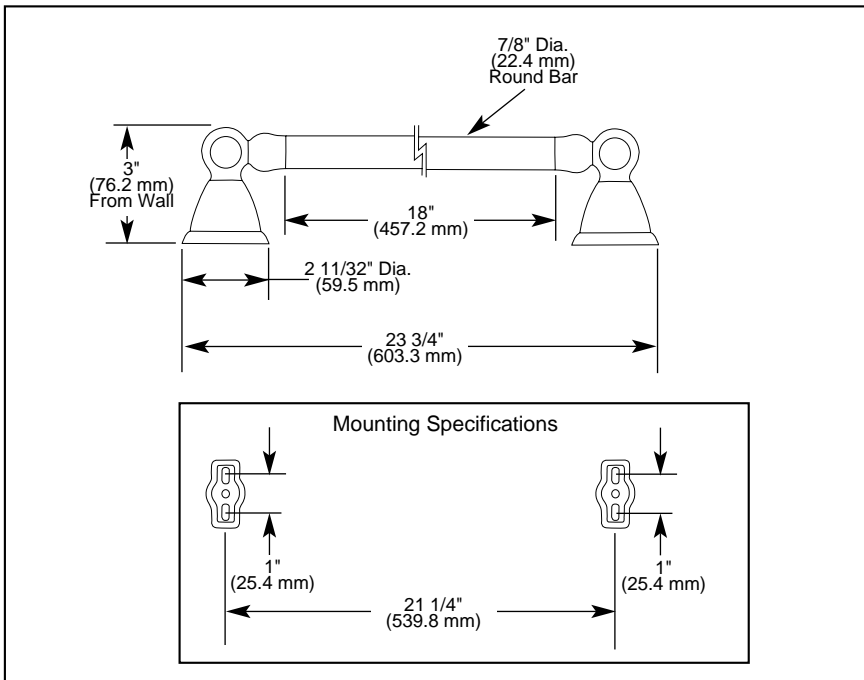

## ACCESSORIES

- Botanical<sup>®</sup> Series
- 18" Towel bar

Submitted Model No.: \_\_\_\_\_

Specific Features: \_\_\_\_\_

### STANDARD SPECIFICATIONS:

- Wood blocking is preferable behind all wall surfaces. If wood blocking is not available, the following fasteners are suggested: Tile/Masonry-Plastic or lead Anchors Plaster/drywall-Toggle bolts.
- Mounting hardware and mounting instructions included with product.
- Interchangeable accents included.