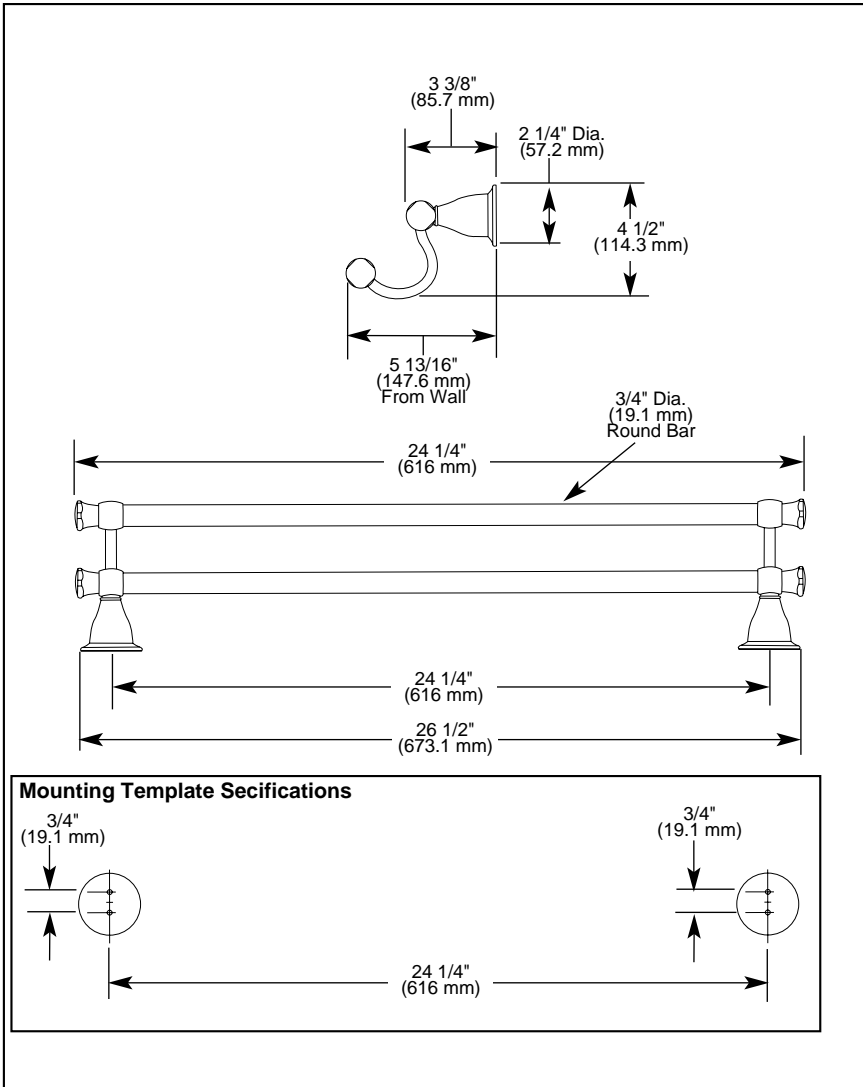

## ACCESSORIES

- Lockwood™ Series
- 24" Double Towel Bar

Submitted Model No.: \_\_\_\_\_

Specific Features: \_\_\_\_\_

### STANDARD SPECIFICATIONS:

- Wood blocking is preferable behind all wall surfaces. If wood blocking is not available, the following fasteners are suggested: Tile/Masonry-Plastic or lead Anchors Plaster/drywall-Toggle bolts.
- Mounting hardware and mounting template included with product.