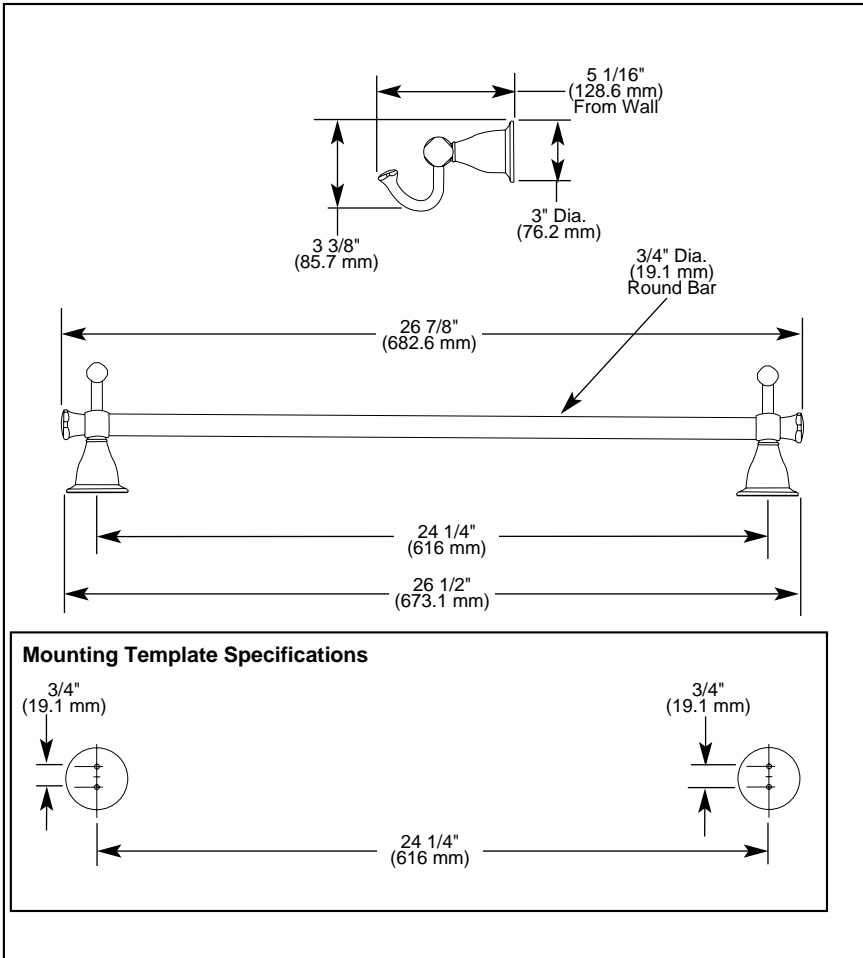

DELTA[®]

ACCESSORIES

- Lockwood™ Series
- 24" Towel Bar with Hooks

Submitted Model No.: _____

Specific Features: _____

STANDARD SPECIFICATIONS:

- Wood blocking is preferable behind all wall surfaces. If wood blocking is not available, the following fasteners are suggested: Tile/Masonry-Plastic or lead Anchors Plaster/drywall-Toggle bolts.
- Mounting hardware and mounting template included with product.