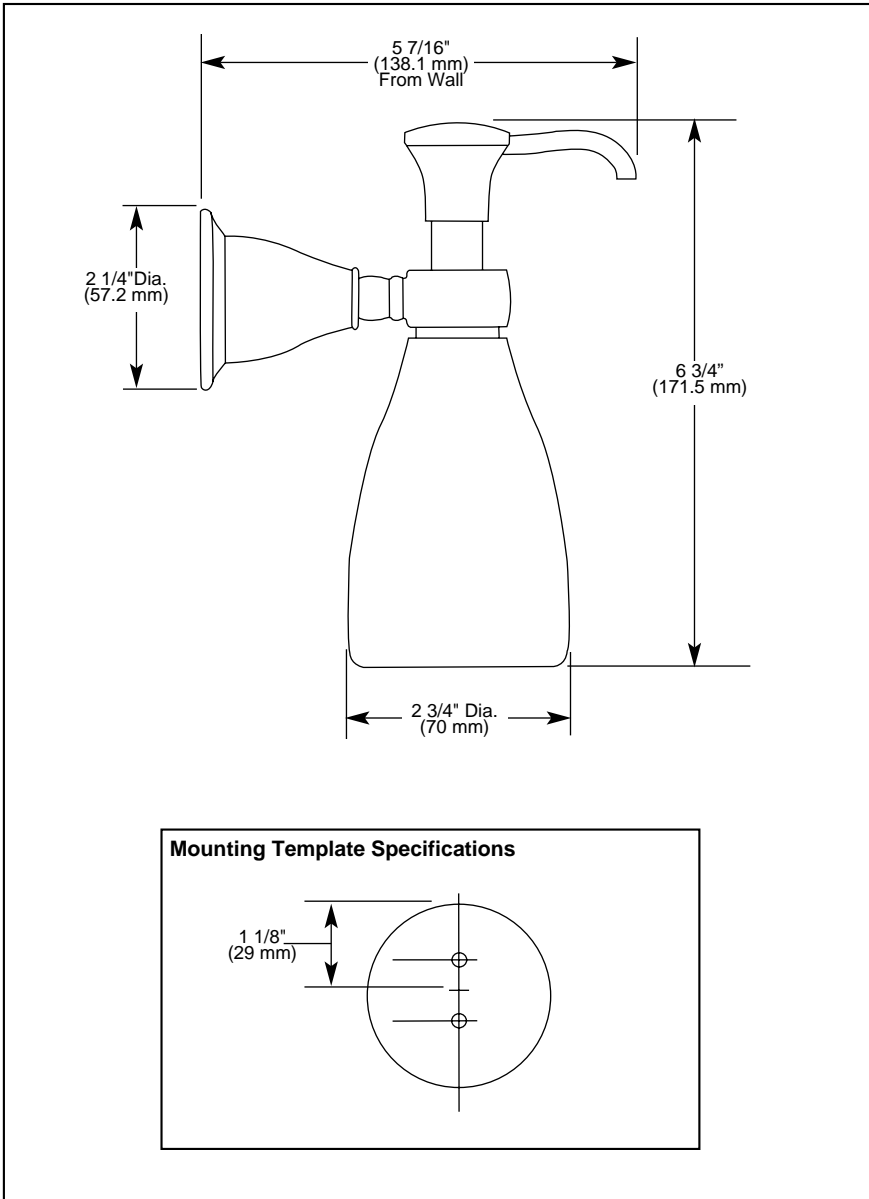

Submitted Model No.: _____

Specific Features: _____

DELTA[®]

ACCESSORIES

- Lockwood™ Series
- Glass Soap Dispenser

STANDARD SPECIFICATIONS:

- Wood blocking is preferable behind all wall surfaces. If wood blocking is not available, the following fasteners are suggested: Tile/Masonry-Plastic or lead Anchors Plaster/drywall-Toggle bolts.
- Mounting hardware and mounting instructions included with product.