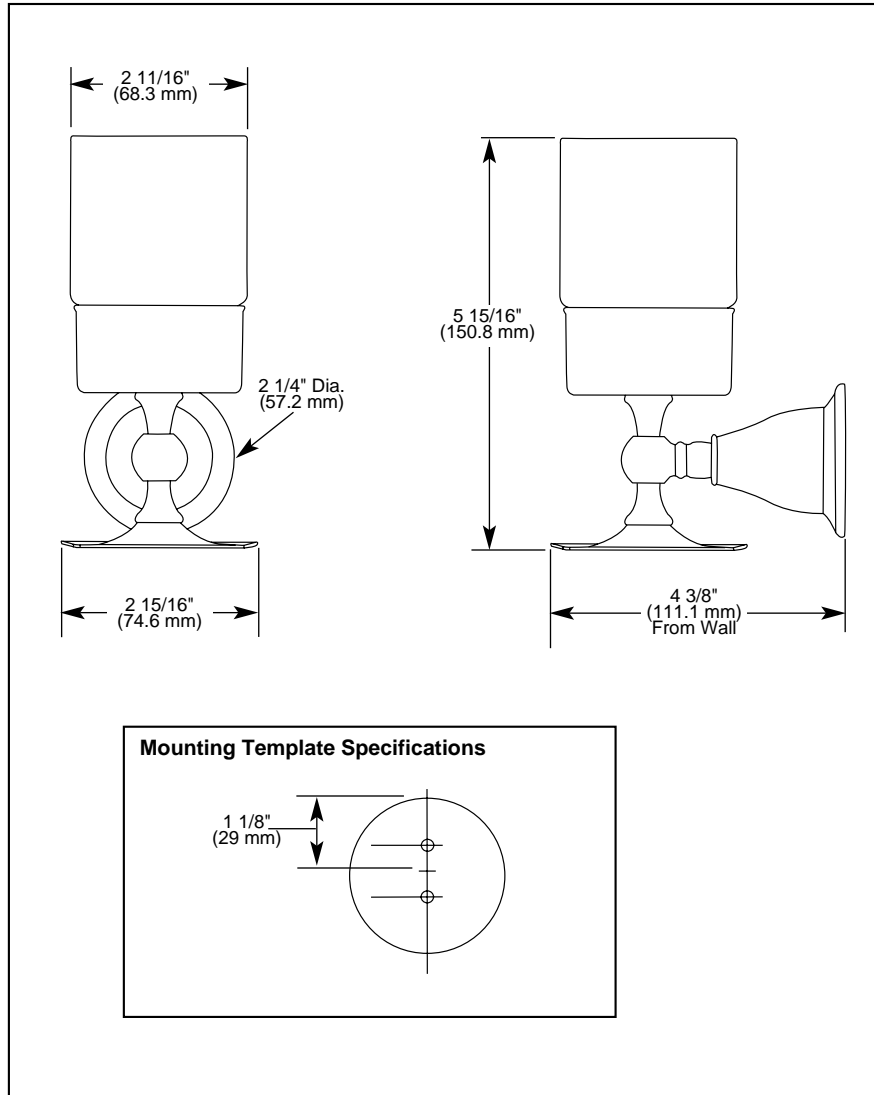

## ACCESSORIES

- Lockwood™ Series
- Toothbrush/Tumbler Holder

Submitted Model No.: \_\_\_\_\_

Specific Features: \_\_\_\_\_