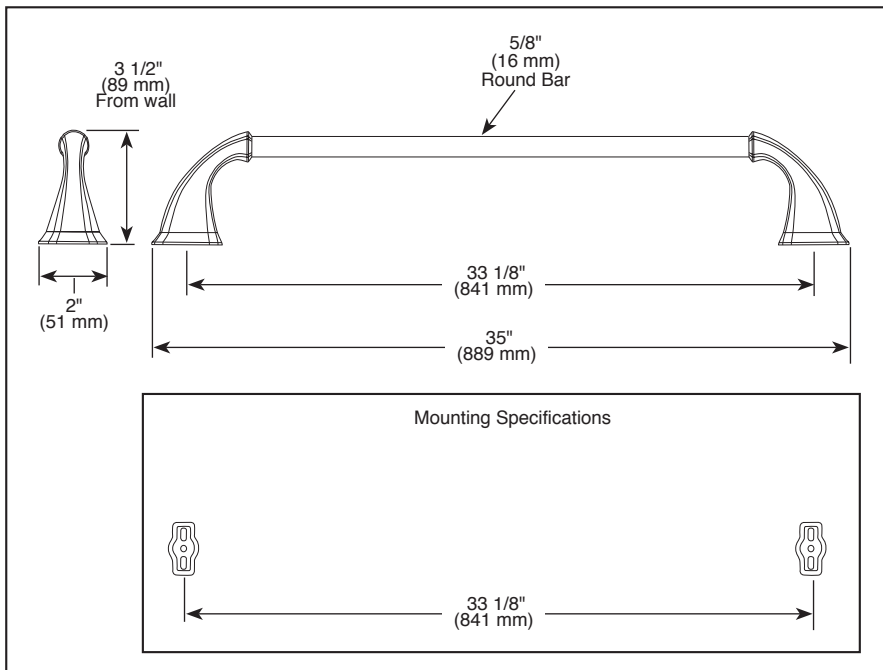

## ACCESSORIES

- Addison® Bath Collection
- 30" Towel Bar

Submitted Model No.: \_\_\_\_\_

Specific Features: \_\_\_\_\_

### STANDARD SPECIFICATIONS:

- Wood blocking is preferable behind all wall surfaces. If wood blocking is not available, the following fasteners are suggested: Tile/Masonry-Plastic or lead Anchors Plaster/drywall-Toggle bolts.
- Mounting hardware and mounting template included with product.