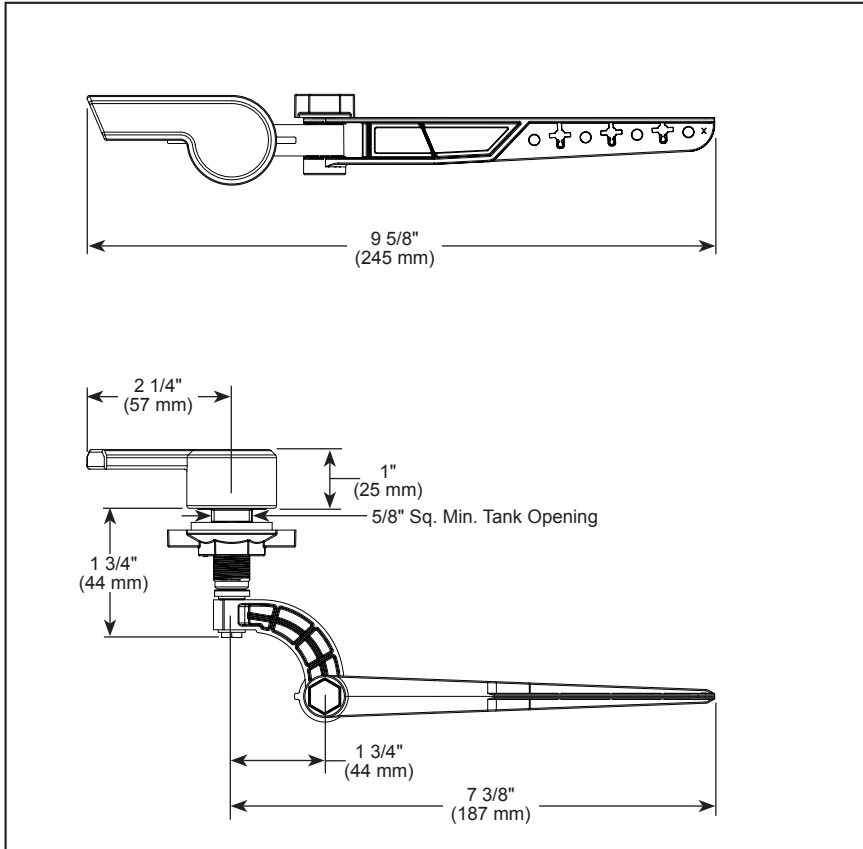

WARRANTY

- Parts and Finish – Lifetime limited warranty; or for commercial purchasers, 10 years for multi-family residential (apartments and condominiums) and 5 years for all other commercial uses, in each case from the date the product is received by the original purchaser or their authorized representative (installation contractor, etc.)
- Please go to www.deltafaucet.com for the complete details of our limited warranty.