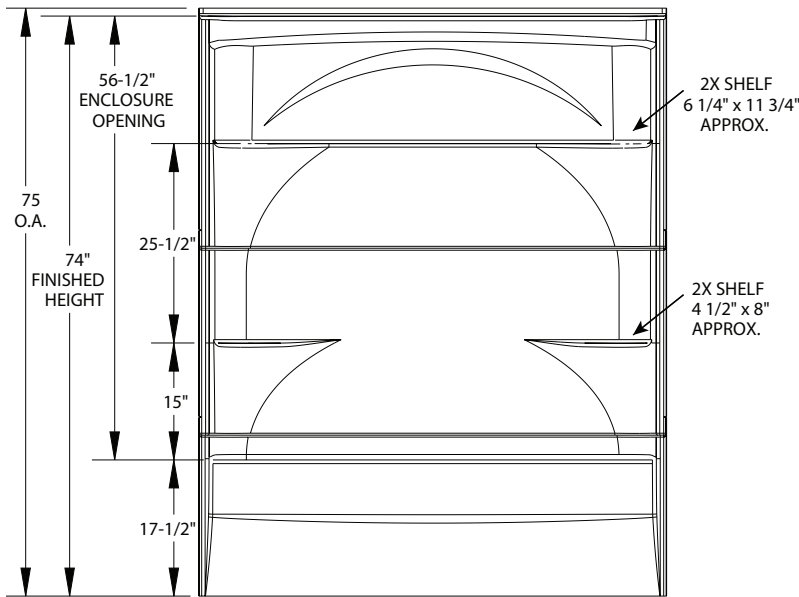

STYLA® THREE-PIECE BATHTUB AND SHOWER

276032AL00 / 276032AR00
Left or Right Drain
60" X 32" X 75"

- Acrylic with Innovex® Technology
- High gloss acrylic surface
- Smooth, easy-to-handle backing
- Built-in screw guides
- Three-Piece Bathtub and Shower
- 10 Year Limited Residential Warranty
- 1 Year Limited Commercial Warranty

COMPLIES WITH:

- CSA B45.5/IAPMO Z 124

GREENGUARD certified products meet stringent indoor air quality standards, creating healthier indoor environments. Visit greenguard.org to learn more.

Delta reserves the right (1) to make changes in specifications and materials, and (2) to change or discontinue models, both without notice or obligation. Dimensions are for reference only. See current full-line price book or www.deltafaucet.com for finish options and product availability.

DSP-B-276032AL00 Rev. A

55 E 111th Street, Indianapolis, Indiana 46280
350 South Edgeware Road, St. Thomas, ON N5P 4L1
© 2014 Masco Corporation of Indiana