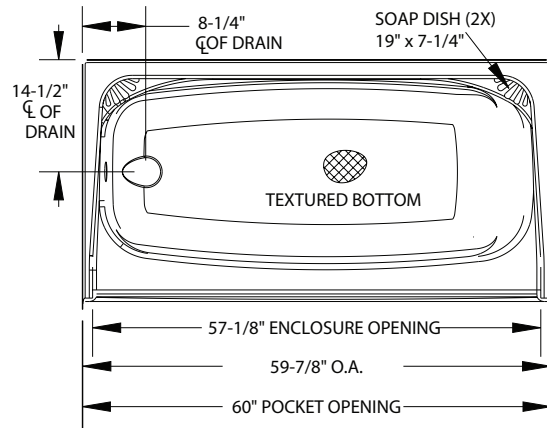

STYLA® THREE-PIECE BATHTUB AND SHOWER

276032AL00 / 276032AR00
Left or Right Drain
60" X 32" X 75"

- Acrylic with Innovex® Technology
- High gloss acrylic surface
- Smooth, easy-to-handle backing
- Built-in screw guides
- Three-Piece Bathtub and Shower
- 10 Year Limited Residential Warranty
- 1 Year Limited Commercial Warranty

COMPLIES WITH:

- CSA B45.5/IAPMO Z 124

GREENGUARD certified products meet stringent indoor air quality standards, creating healthier indoor environments. Visit greenguard.org to learn more.

Delta reserves the right (1) to make changes in specifications and materials, and (2) to change or discontinue models, both without notice or obligation. Dimensions are for reference only. See current full-line price book or www.deltafaucet.com for finish options and product availability.