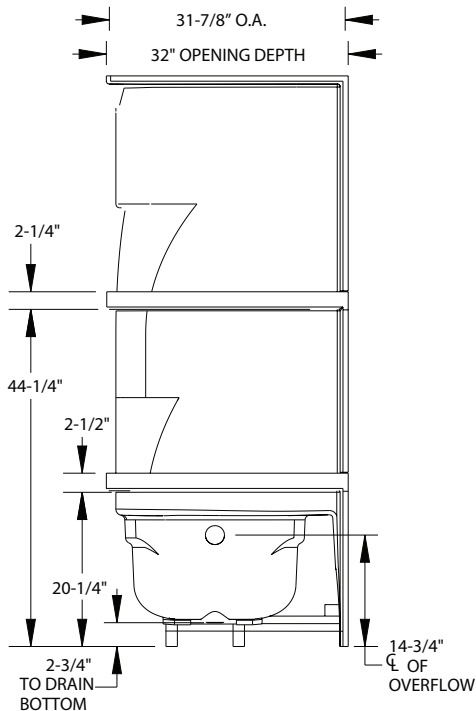

STYLA® THREE-PIECE BATHTUB AND SHOWER

276032AL00 / 276032AR00
Left or Right Drain
60" X 32" X 75"

- Acrylic with Innovex® Technology
- High gloss acrylic surface
- Smooth, easy-to-handle backing
- Built-in screw guides
- Three-Piece Bathtub and Shower
- 10 Year Limited Residential Warranty
- 1 Year Limited Commercial Warranty

COMPLIES WITH:

- CSA B45.5/IAPMO Z 124

GREENGUARD certified products meet stringent indoor air quality standards, creating healthier indoor environments. Visit greenguard.org to learn more.

Delta reserves the right (1) to make changes in specifications and materials, and (2) to change or discontinue models, both without notice or obligation. Dimensions are for reference only. See current full-line price book or www.deltafaucet.com for finish options and product availability.

DSP-B-276032AL00 Rev. A

55 E 111th Street, Indianapolis, Indiana 46280
350 South Edgeware Road, St. Thomas, ON N5P 4L1
© 2014 Masco Corporation of Indiana