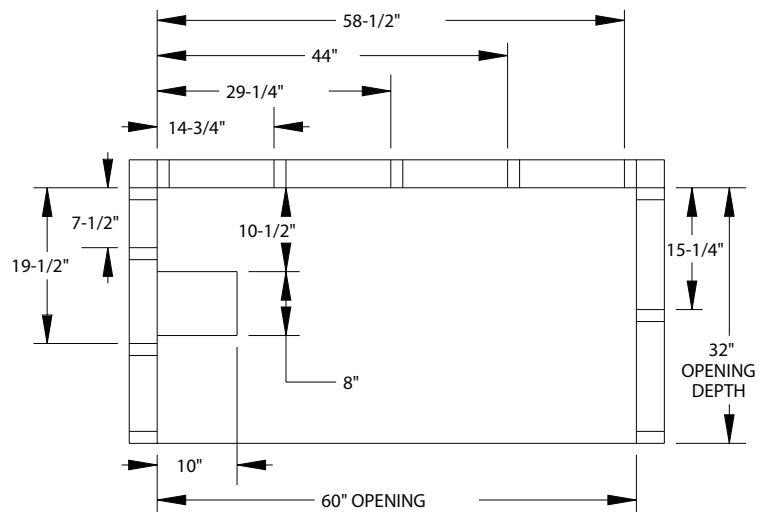

STYLA® THREE-PIECE BATHTUB AND SHOWER

276032AL00 / 276032AR00
Left or Right Drain
60" X 32" X 75"

- Acrylic with Innovex® Technology
- High gloss acrylic surface
- Smooth, easy-to-handle backing
- Built-in screw guides
- Three-Piece Bathtub and Shower
- 10 Year Limited Residential Warranty
- 1 Year Limited Commercial Warranty

COMPLIES WITH:

- CSA B45.5/IAPMO Z 124

GREENGUARD certified products meet stringent indoor air quality standards, creating healthier indoor environments. Visit greenguard.org to learn more.

Delta reserves the right (1) to make changes in specifications and materials, and (2) to change or discontinue models, both without notice or obligation. Dimensions are for reference only. See current full-line price book or www.deltafaucet.com for finish options and product availability.