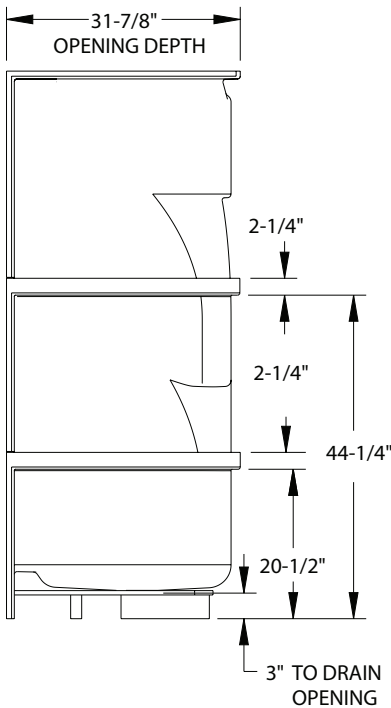

STYLA® THREE-PIECE SHOWER

296032AC00
60" X 32" X 75"

- Acrylic with Innovex® Technology
- High gloss acrylic surface
- Smooth, easy-to-handle backing
- Built-in screw guides
- Three-Piece Shower
- 10 Year Limited Residential Warranty
- 1 Year Limited Commercial Warranty

COMPLIES WITH:

- CSA B45.5/IAPMO Z 124

GREENGUARD certified products meet stringent indoor air quality standards, creating healthier indoor environments. Visit greenguard.org to learn more.

Delta reserves the right (1) to make changes in specifications and materials, and (2) to change or discontinue models, both without notice or obligation. Dimensions are for reference only. See current full-line price book or www.deltafaucet.com for finish options and product availability.

DSP-B-296032AC00 Rev. A

55 E 111th Street, Indianapolis, Indiana 46280
350 South Edgeware Road, St. Thomas, ON N5P 4L1
© 2014 Masco Corporation of Indiana