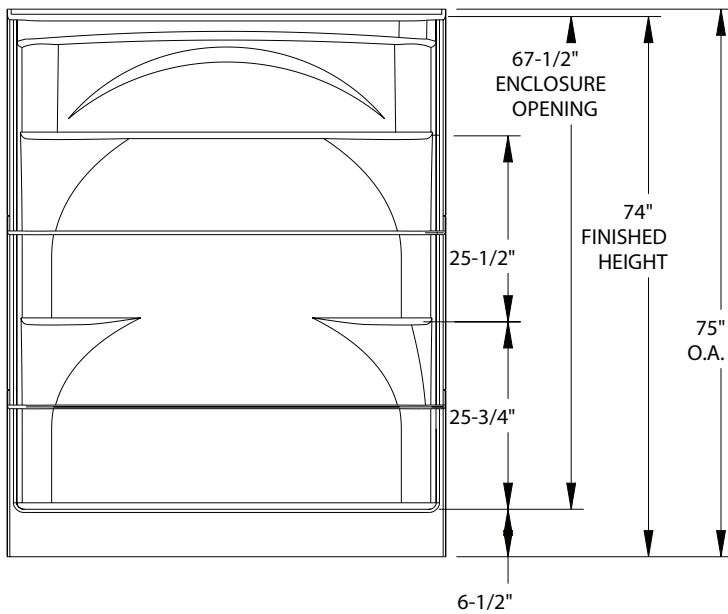

STYLA® THREE-PIECE SHOWER

296032AC00
60" X 32" X 75"

- Acrylic with Innovex® Technology
- High gloss acrylic surface
- Smooth, easy-to-handle backing
- Built-in screw guides
- Three-Piece Shower
- 10 Year Limited Residential Warranty
- 1 Year Limited Commercial Warranty

COMPLIES WITH:

- CSA B45.5/IAPMO Z 124

GREENGUARD certified products meet stringent indoor air quality standards, creating healthier indoor environments. Visit greenguard.org to learn more.

Delta reserves the right (1) to make changes in specifications and materials, and (2) to change or discontinue models, both without notice or obligation. Dimensions are for reference only. See current full-line price book or www.deltafaucet.com for finish options and product availability.

DSP-B-296032AC00 Rev. A

55 E 111th Street, Indianapolis, Indiana 46280
350 South Edgeware Road, St. Thomas, ON N5P 4L1
© 2014 Masco Corporation of Indiana