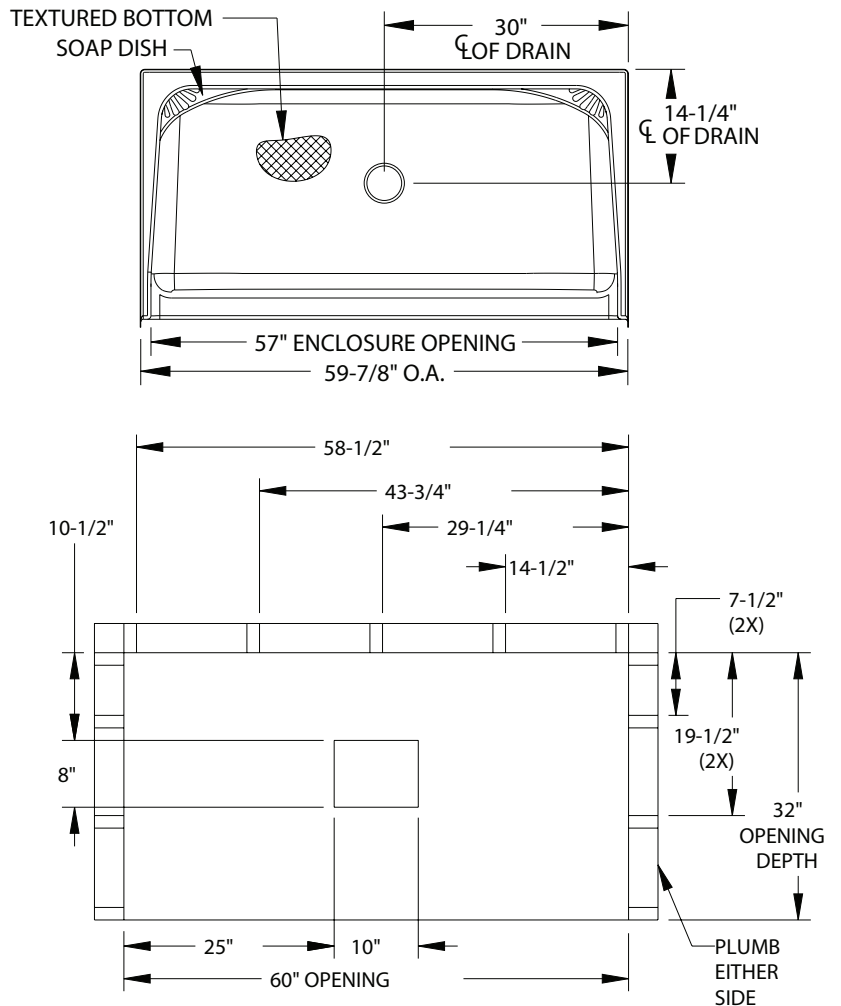

STYLA® THREE-PIECE SHOWER

296032AC00
60" X 32" X 75"

- Acrylic with Innovex® Technology
- High gloss acrylic surface
- Smooth, easy-to-handle backing
- Built-in screw guides
- Three-Piece Shower
- 10 Year Limited Residential Warranty
- 1 Year Limited Commercial Warranty

COMPLIES WITH:

- CSA B45.5/IAPMO Z 124

GREENGUARD certified products meet stringent indoor air quality standards, creating healthier indoor environments. Visit greenguard.org to learn more.

Delta reserves the right (1) to make changes in specifications and materials, and (2) to change or discontinue models, both without notice or obligation. Dimensions are for reference only. See current full-line price book or www.deltafaucet.com for finish options and product availability.

DSP-B-296032AC00 Rev. A

55 E 111th Street, Indianapolis, Indiana 46280
350 South Edgeware Road, St. Thomas, ON N5P 4L1
© 2014 Masco Corporation of Indiana