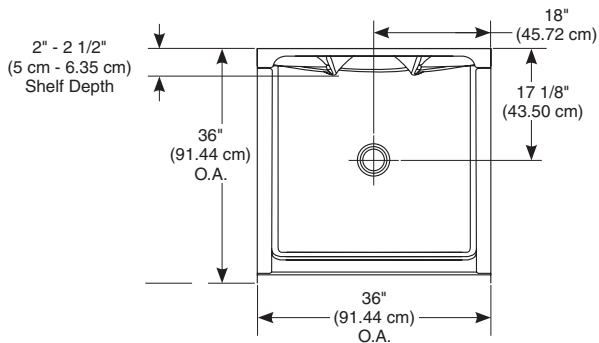

COMPLIES WITH:

- CSA B45.5/IAPMO Z 124

GREENGUARD Certified products are certified to GREENGUARD standards for low chemical emissions into indoor air during product usage. For more information, visit ul.com/gg

55 E 111th Street, Indianapolis, Indiana 46280
350 South Edgeware Road, St. Thomas, ON N5P 4L1
© 2018 Masco Corporation of Indiana