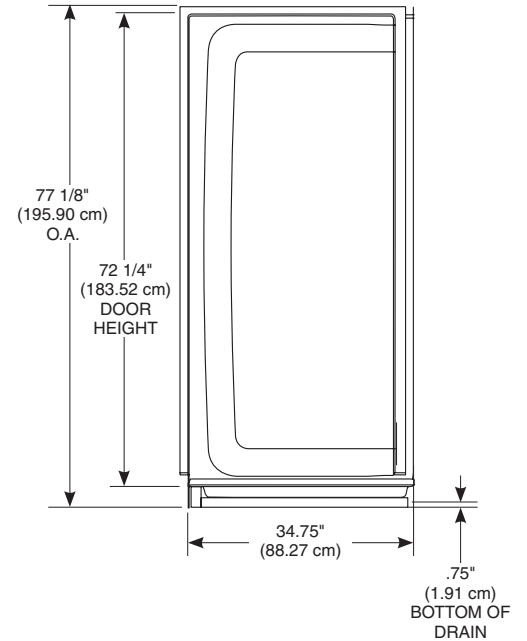

COMPLIES WITH:

- CSA B45.5/IAPMO Z 124

GREENGUARD Certified products are certified to GREENGUARD standards for low chemical emissions into indoor air during product usage. For more information, visit ul.com/gg

55 E 111th Street, Indianapolis, Indiana 46280
350 South Edgeware Road, St. Thomas, ON N5P 4L1
© 2018 Masco Corporation of Indiana