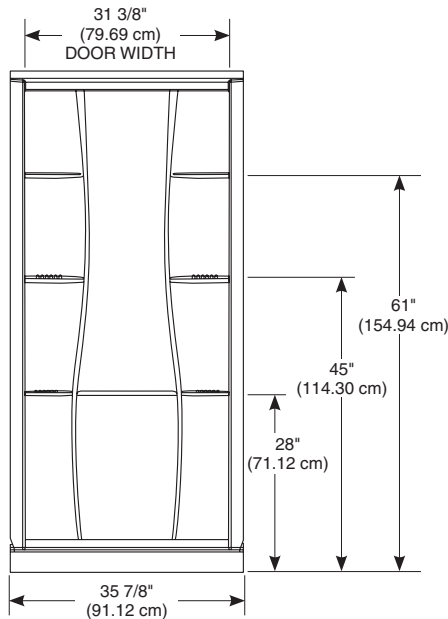

COMPLIES WITH:

- CSA B45.5/IAPMO Z 124

GREENGUARD Certified products are certified to GREENGUARD standards for low chemical emissions into indoor air during product usage. For more information, visit ul.com/gg

55 E 111th Street, Indianapolis, Indiana 46280
350 South Edgeware Road, St. Thomas, ON N5P 4L1
© 2018 Masco Corporation of Indiana