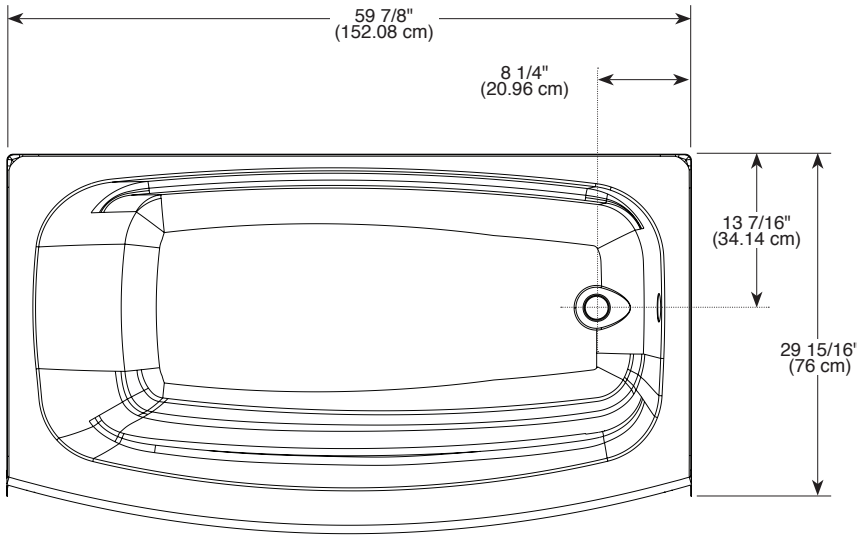

see what Delta can do™

BATHTUB

- Classic 400 Curve
- 60" x 30"
- Right Drain or Left Drain

COLOR/FINISH:

- White

STANDARD SPECIFICATIONS:

- Made with High-Gloss ProCrylic™ Material
- Textured Bottom
- Direct-to-Stud Installation
- Soaking Depth 12" to overflow
- Water Capacity 57 gal
- 10 Year Limited Residential Warranty
- 1 Year Limited Commercial Warranty