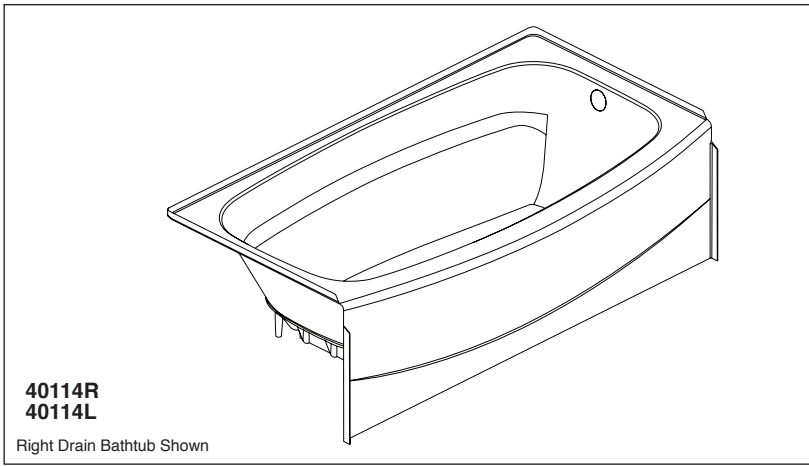

see what Delta can do™

BATHTUB

- Classic 400 Curve
- 60" x 30"
- Right Drain or Left Drain

COLOR/FINISH:

- White

STANDARD SPECIFICATIONS:

- Made with High-Gloss ProCrylic™ Material
- Textured Bottom
- Direct-to-Stud Installation
- Soaking Depth 12" to overflow
- Water Capacity 57 gal
- 10 Year Limited Residential Warranty
- 1 Year Limited Commercial Warranty