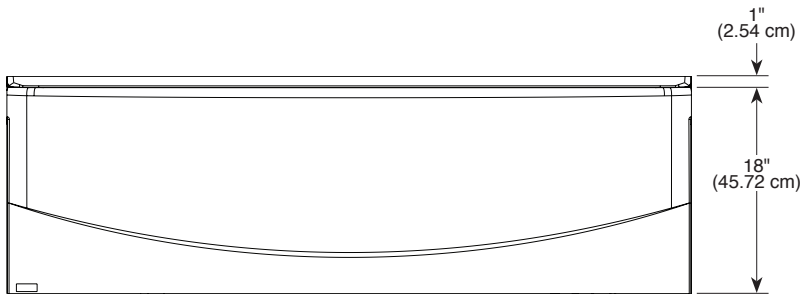

see what Delta can do™

BATHTUB

- Classic 400 Curve
- 60" x 30"
- Right Drain or Left Drain

COLOR/FINISH:

- White

STANDARD SPECIFICATIONS:

- Made with High-Gloss ProCrylic™ Material
- Textured Bottom
- Direct-to-Stud Installation
- Soaking Depth 12" to overflow
- Water Capacity 57 gal
- 10 Year Limited Residential Warranty
- 1 Year Limited Commercial Warranty