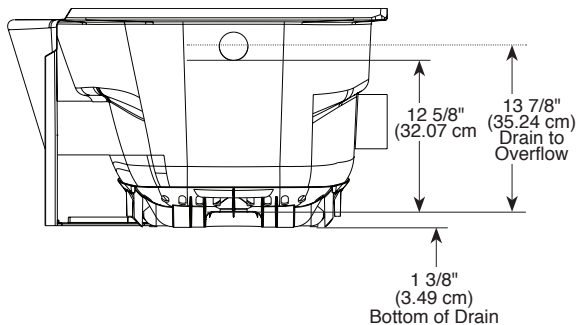

see what Delta can do™

BATHTUB

- Classic 400 Curve
- 60" x 30"
- Right Drain or Left Drain

COLOR/FINISH:

- White

STANDARD SPECIFICATIONS:

- Made with High-Gloss ProCrylic™ Material
- Textured Bottom
- Direct-to-Stud Installation
- Soaking Depth 12" to overflow
- Water Capacity 57 gal
- 10 Year Limited Residential Warranty
- 1 Year Limited Commercial Warranty