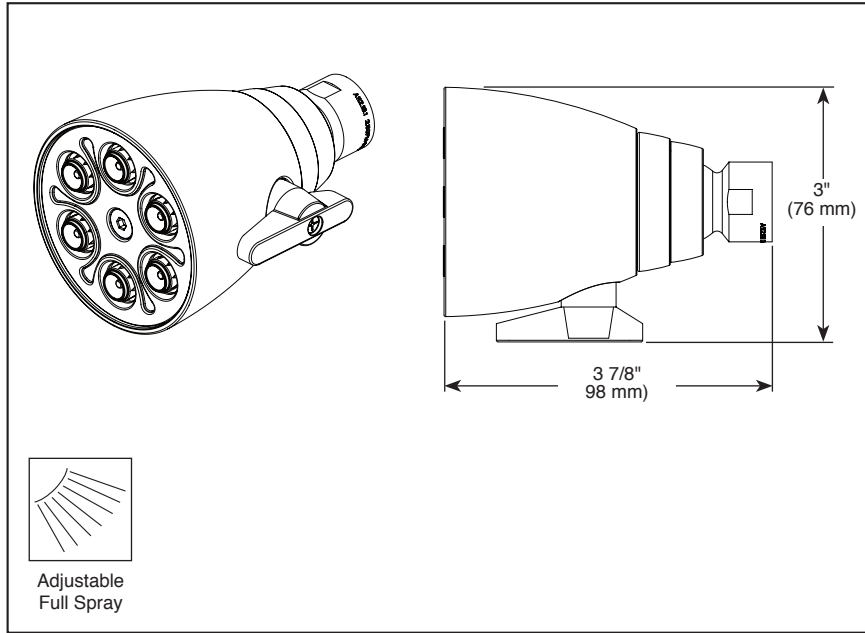

52667-15-BG

Submitted Model No.: _____

Specific Features: _____

see what Delta can doSM

CLASSIC BASIC SHOWER HEAD

■ Single Spray Setting Shower Head

STANDARD SPECIFICATIONS

- Maximum 1.5 gpm @ 80 psi, 5.7 L/min @ 550 kPa