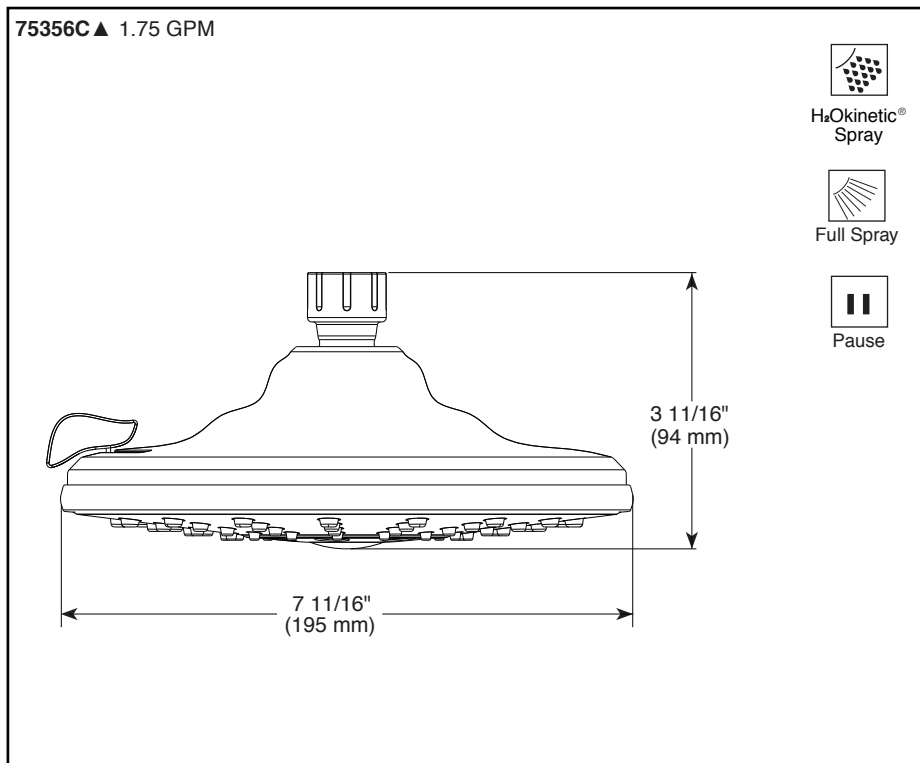

75356C ▲

Submitted Model No.: \_\_\_\_\_

Specific Features: \_\_\_\_\_

▲ Designate proper finish suffix

see what Delta can do™

## SHOWERHEAD

- 3-Spray setting
- H<sub>2</sub>Okinetic® Technology Showerhead

### STANDARD SPECIFICATIONS:

- ABS showerhead with three settings – pause is a non-positive shut-off
- Standard 1/2" pipe fitting
- Easy-turn spray dial
- Maximum 1.75 gpm @ 80 psi, 6.6 L/min @ 550 kPa