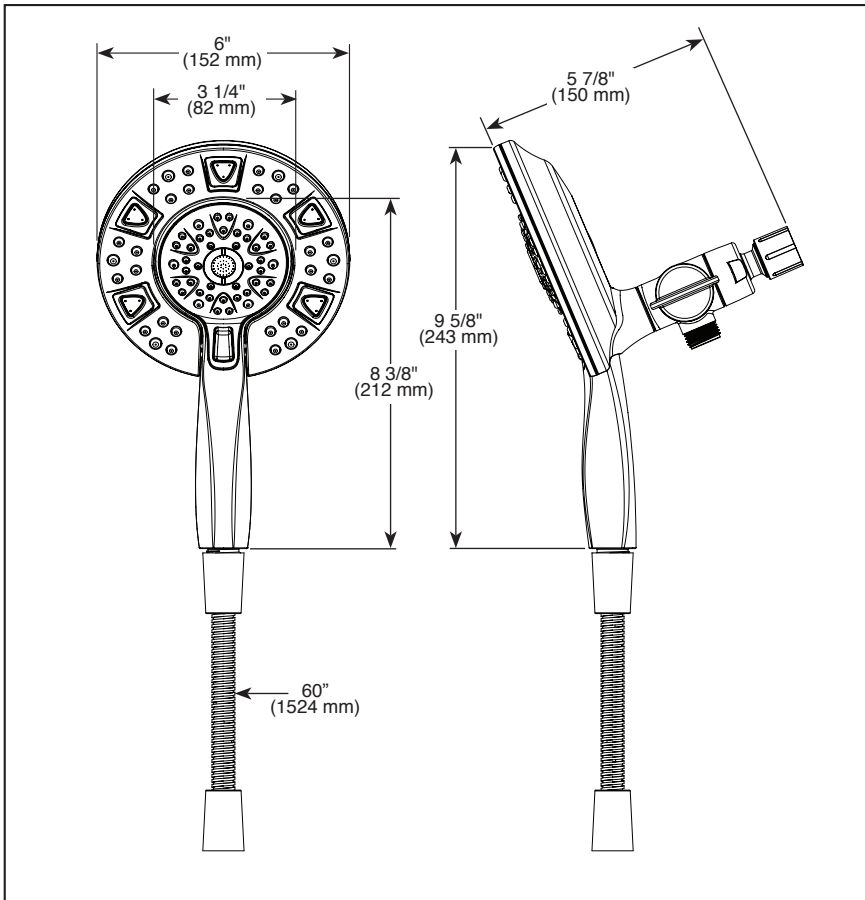

Submitted Model No.: _____

Specific Features: _____

▲ Designate proper finish suffix

Shower Head Spray Patterns

Full Body Spray

Hand Shower Spray Patterns

Full Body Spray

Shampoo Rinsing Spray

Drenching Rain Spray

Pause

see what Delta can do™

IN2ITION®

- 2-In-1 Shower
- Push Button Hand Shower Diverter

FEATURES:

- Touch-Clean® Nozzles

STANDARD SPECIFICATIONS:

- Maximum 1.75 gpm at 80 psi, 6.6 L/min @ 550 kPa
- Integrated hand shower docks securely into shower head when not in use
- Diverter allows for single or shared operation of shower head and hand shower
- 60" (1524 mm) stainless steel hose
- Multiple hand shower spray settings and pause feature - a non-positive shut-off
- Ball connector swivel angle is 35° (17.5° per side)