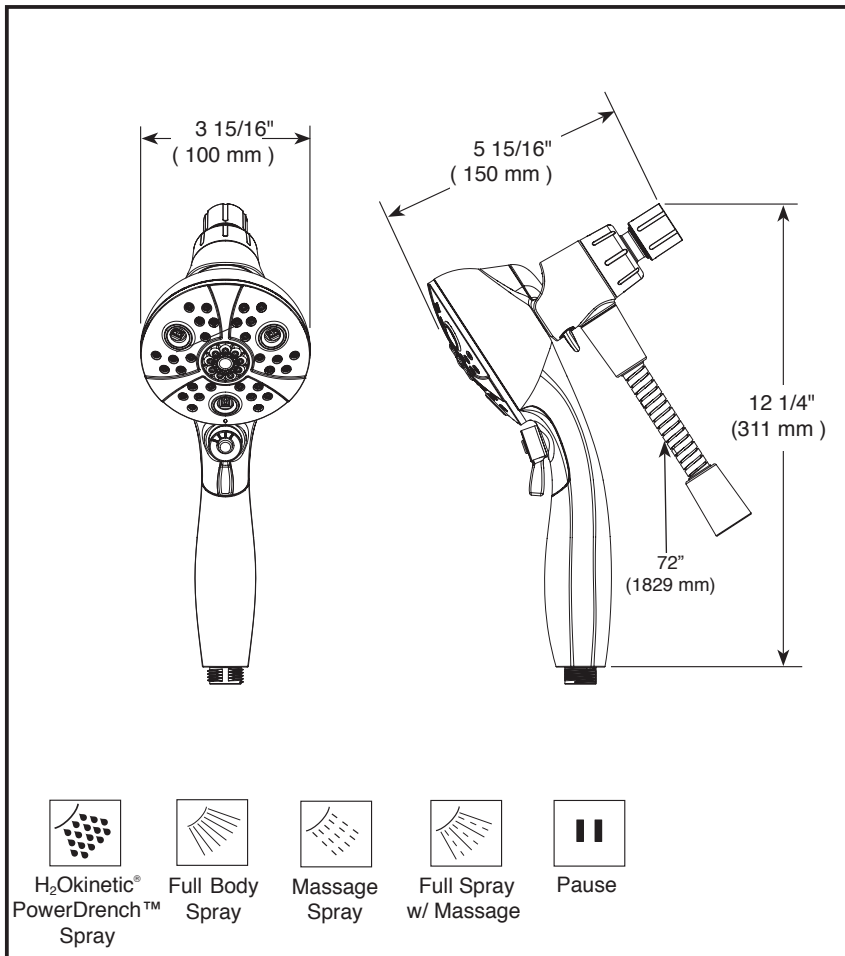

▲ Designate proper finish suffix

see what Delta can do™

HANDSHOWER

■ 5-Spray Setting Handshower

FEATURES:

- H₂Okinetic Technology® Handshower
- SureDock™ Handshower and Mount
- Touch-Clean® Nozzles

STANDARD SPECIFICATIONS:

- Maximum 1.75 gpm @ 80 psi, 6.6 L/min @ 550 kPa
- Handheld shower with five spray settings
- Push-button activates pause, a non-positive shut-off
- Lever changes spray settings, easy one-handed operation
- 72" (1824 mm) stainless steel hose
- SureDock™ brings reliable docking within reach
- Standard 1/2"-14 NPT pipe fitting

WARRANTY

- Lifetime limited warranty on parts (other than electronic parts and batteries) and finishes; or, for commercial users, for 5 years from the date of purchase.
- 5 year limited warranty on electronic parts (other than batteries); or for commercial users, for 1 year from the date of purchase. No warranty is provided on batteries.

COMPLIES WITH

- ASME A112.18.1 / CSA B125.1
- EPA WaterSense®

Delta reserves the right (1) to make changes in specifications and materials, and (2) to change or discontinue models, both without notice or obligation. Dimensions are for reference only. See current full-line price book or www.deltafaucet.com for finish options and product availability.

Delta Faucet Company

55 E. 111th Street, Indianapolis, IN 46280
350 South Edgeware Road, St. Thomas, ON N5P 4L1
© 2017 Delta Faucet Company