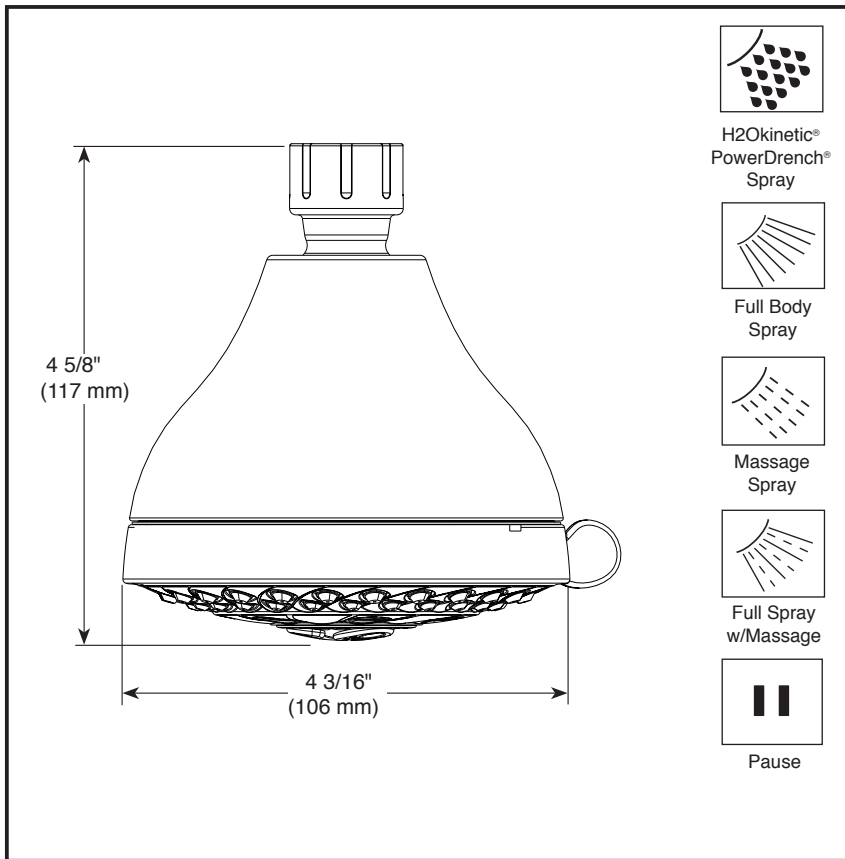

75579 ▲

Submitted Model No.: _____

Specific Features: _____

▲ Designate proper finish suffix

see what Delta can do™

SHOWER HEAD

■ H₂Okinetic® 5-Spray Shower Head

FEATURES:

- Touch-Clean® Nozzles

STANDARD SPECIFICATIONS

- Maximum 2.0 gpm @ 80 psi, 7.6 L/min @ 550 kPa
- Shower head with five spray settings - pause is a non-positive shut-off
- Standard 1/2" pipe fitting
- Easy-turn spray dial