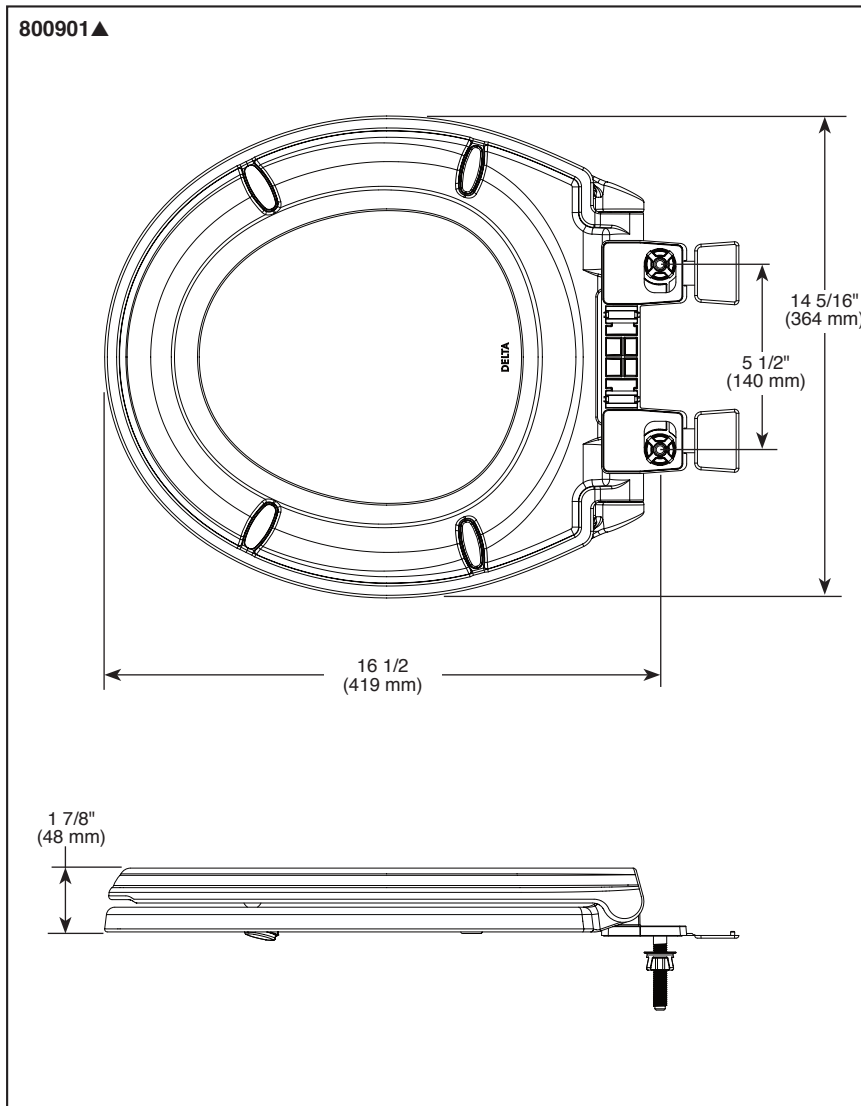

COMPLIES WITH:

- IAPMO / ANSI Z 124.5

▲ Designate Proper Finish Suffix

Delta reserves the right (1) to make changes in specifications and materials, and (2) to change or discontinue models, both without notice or obligation. Dimensions are for reference only. See current full-line price book or www.deltatoliet.com for finish options and product availability.

DSP-B-800901 Rev. A

55 E. 111th Street, Indianapolis, Indiana 46280
350 South Edgeware Road, St. Thomas, ON N5P 4L1
© 2015 Masco Corporation of Indiana