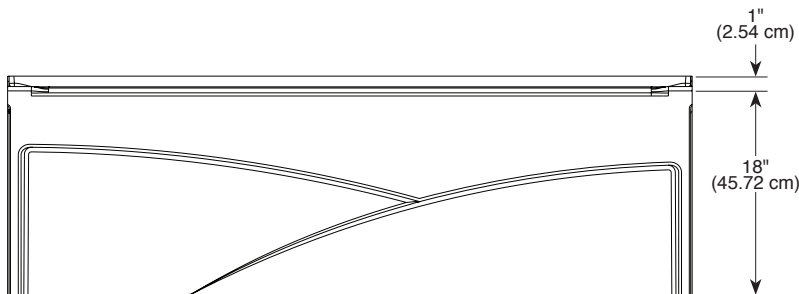

COLOR/FINISH

- White

COMPLIES WITH:

- CSA B45.5/IAPMO Z 124

GREENGUARD Certified products are certified to GREENGUARD standards for low chemical emissions into indoor air during product usage. For more information, visit ul.com/gg