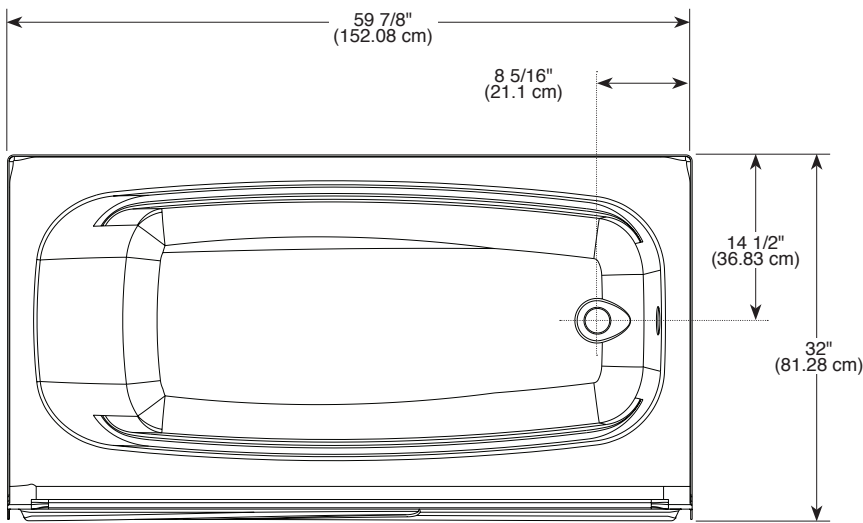

COLOR/FINISH

- White

COMPLIES WITH:

- CSA B45.5/IAPMO Z 124

GREENGUARD Certified products are certified to GREENGUARD standards for low chemical emissions into indoor air during product usage. For more information, visit ul.com/gg