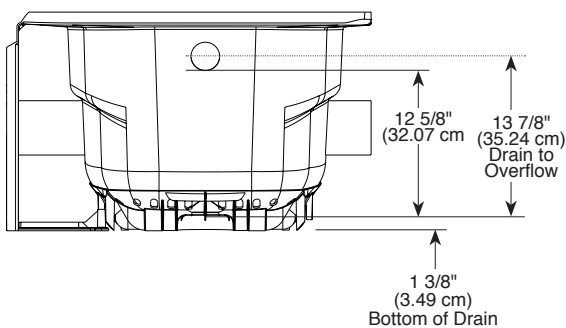

COLOR/FINISH

- White

COMPLIES WITH:

- CSA B45.5/IAPMO Z 124

GREENGUARD Certified products are certified to GREENGUARD standards for low chemical emissions into indoor air during product usage. For more information, visit ul.com/gg