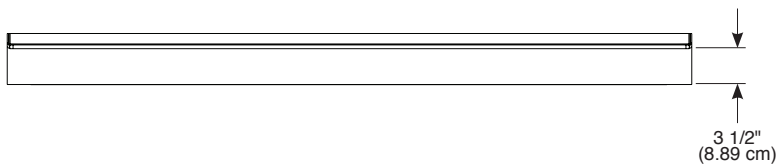

COLOR/FINISH

- White

COMPLIES WITH:

- CSA B45.5/IAPMO Z 124

GREENGUARD Certified products are certified to GREENGUARD standards for low chemical emissions into indoor air during product usage. For more information, visit ul.com/gg