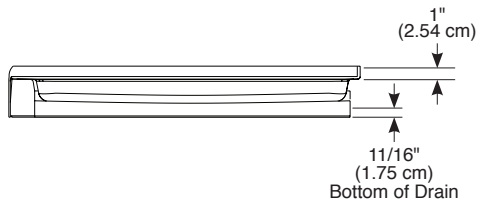

COLOR/FINISH

- White