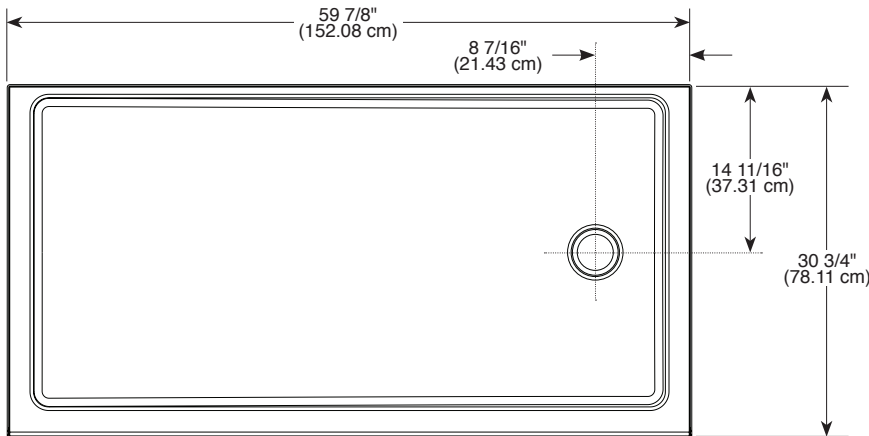

COLOR/FINISH

- White

COMPLIES WITH:

- CSA B45.5/IAPMO Z 124

GREENGUARD Certified products are certified to GREENGUARD standards for low chemical emissions into indoor air during product usage. For more information, visit ul.com/gg