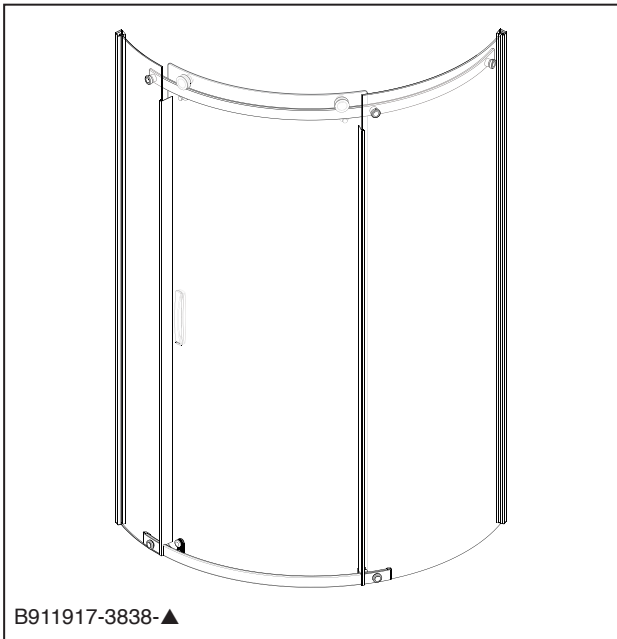

see what Delta can do™

38" ROUND CORNER SHOWER ENCLOSURE

- Designed to Fit Delta 38" Round Shower Base
- Stainless Finish Hardware
- Frameless 1/4" Clear Tempered Glass Door and Panel
- Can Install With Tile Applications
- 5 Year Limited Residential Warranty
- 1 Year Limited Commercial Warranty

FINISHES:

- Brushed Stainless Steel
- Polished Chrome

COMPLIES WITH:

- IAPMO IGC 154

B911917-3838-▲

Submitted Model No.: _____

Specific Features: _____

▲ Designate Proper Finish Suffix. PC - Chrome, SS - Stainless.