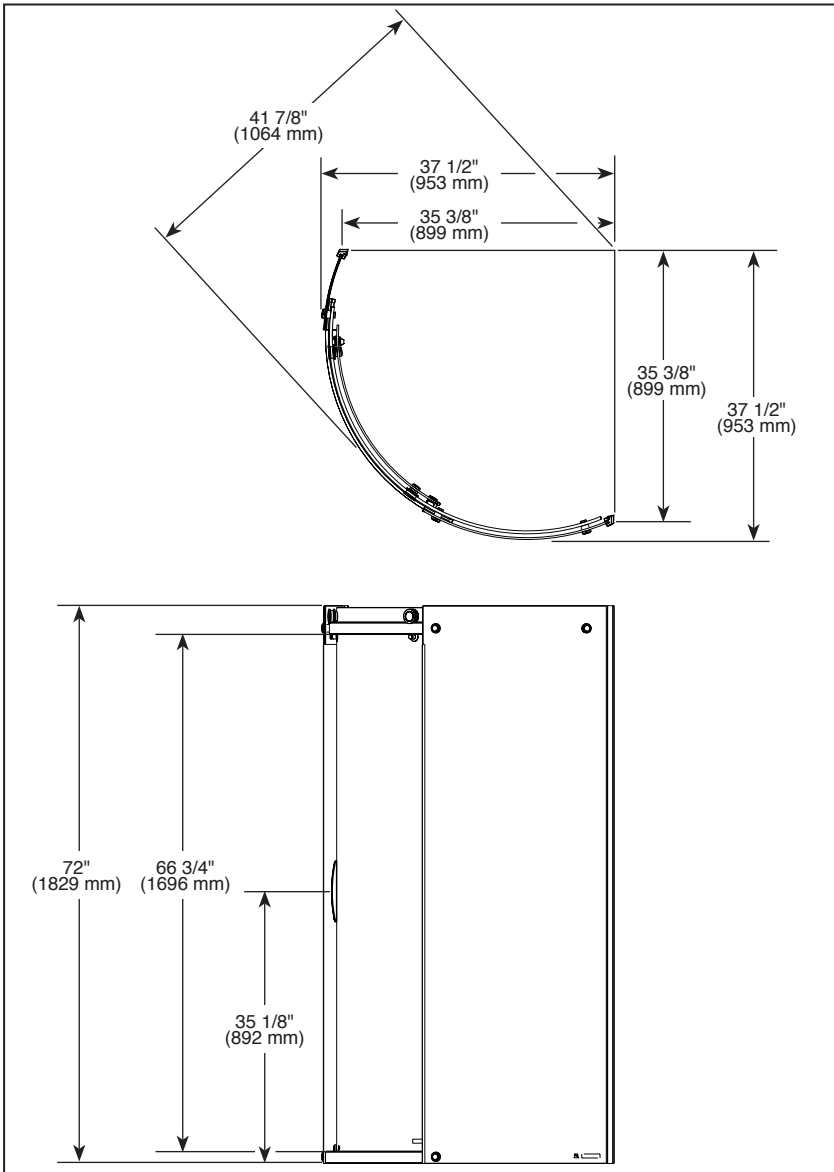

▲ Designate Proper Finish Suffix. PC - Chrome, SS - Stainless.

Delta Faucet Company

55 E. 111th Street, Indianapolis, IN 46280
350 South Edgeware Road, St. Thomas, ON N5P 4L1
© 2017 Delta Faucet Company