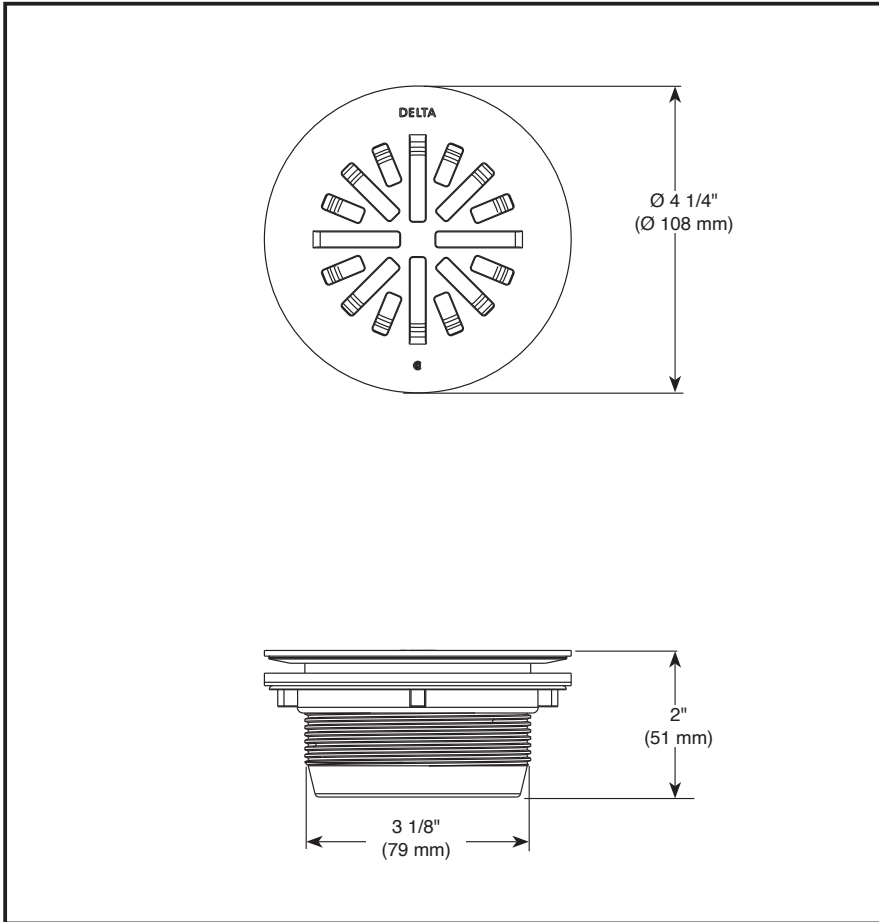

Submitted Model No.: _____

Specific Features: _____

▲ Designate proper finish suffix

see what Delta can do™

ACCESSORIES

■ 4" Prefab Round Shower Drain

STANDARD SPECIFICATIONS:

- Brass body and drain grate
- Snap-in drain grate
- Drain for use with preformed shower stall bases
- Compression gasket tightens around 2" Schedule 40 pipe with caulking nut and wrench
- For use with 2" metal or plastic pipe; includes 2" plastic pipe gasket/bushing.

38" FRAMELESS NEO-ANGLE SHOWER ENCLOSURE

- Designed to Fit Delta 38" Neo-Angle Shower Base
- Right or Left Door Swing Installation
- Frameless 1/4" Clear Tempered Glass Door and Panels
- Can Install with Tile Applications
- 5 Year Limited Residential Warranty
- 1 Year Limited Commercial Warranty

see what Delta can do™

38" Glue-up Shower Wall Set

- Fits corners from 38" x 38" down to 32" x 32"
- Easy-to-clean: high gloss material
- Easy-to-install: 3-piece glue-up shower wall
- Convenient storage: 3 large shelves
- 10 Year limited residential & 1 year commercial warranty