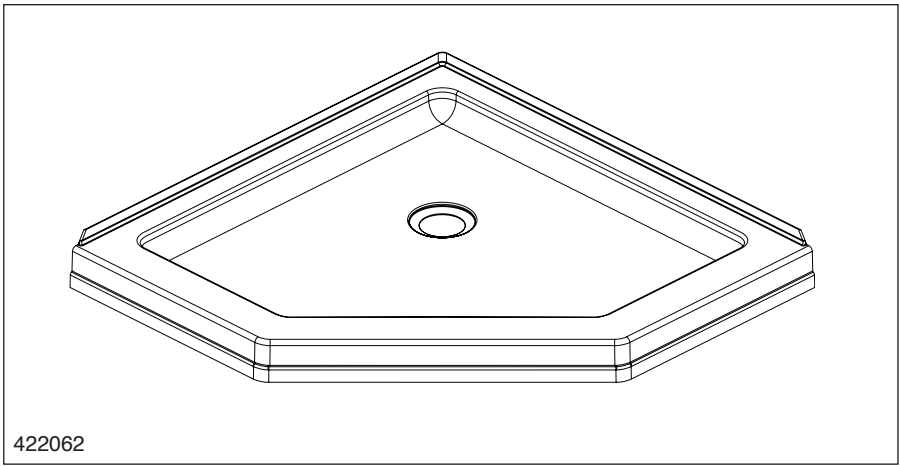

422062

**38" NEO ANGLE
SHOWER BASE**

- High-Gloss Acrylic-Capped ABS with Polyurethane Reinforcement
- Uses Standard Shower Drain with 4 1/4" Strainer
- Textured Bottom
- 10 Year Limited Residential Warranty
- 1 Year Limited Commercial Warranty

Submitted Model No.: _____

Specific Features: _____

COLOR/FINISH

- White