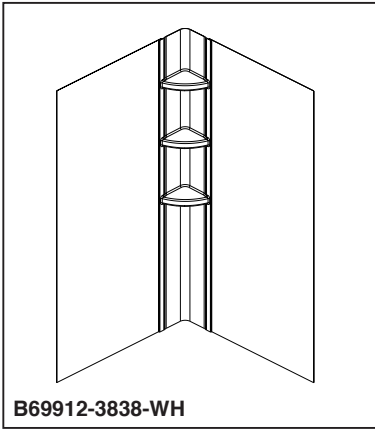

see what Delta can do™

38" Glue-up Shower Wall Set

- Fits corners from 38" x 38" down to 32" x 32"
- Easy-to-clean: high gloss material
- Easy-to-install: 3-piece glue-up shower wall
- Convenient storage: 3 large shelves
- 10 Year limited residential & 1 year commercial warranty

COLOR/FINISH

- White