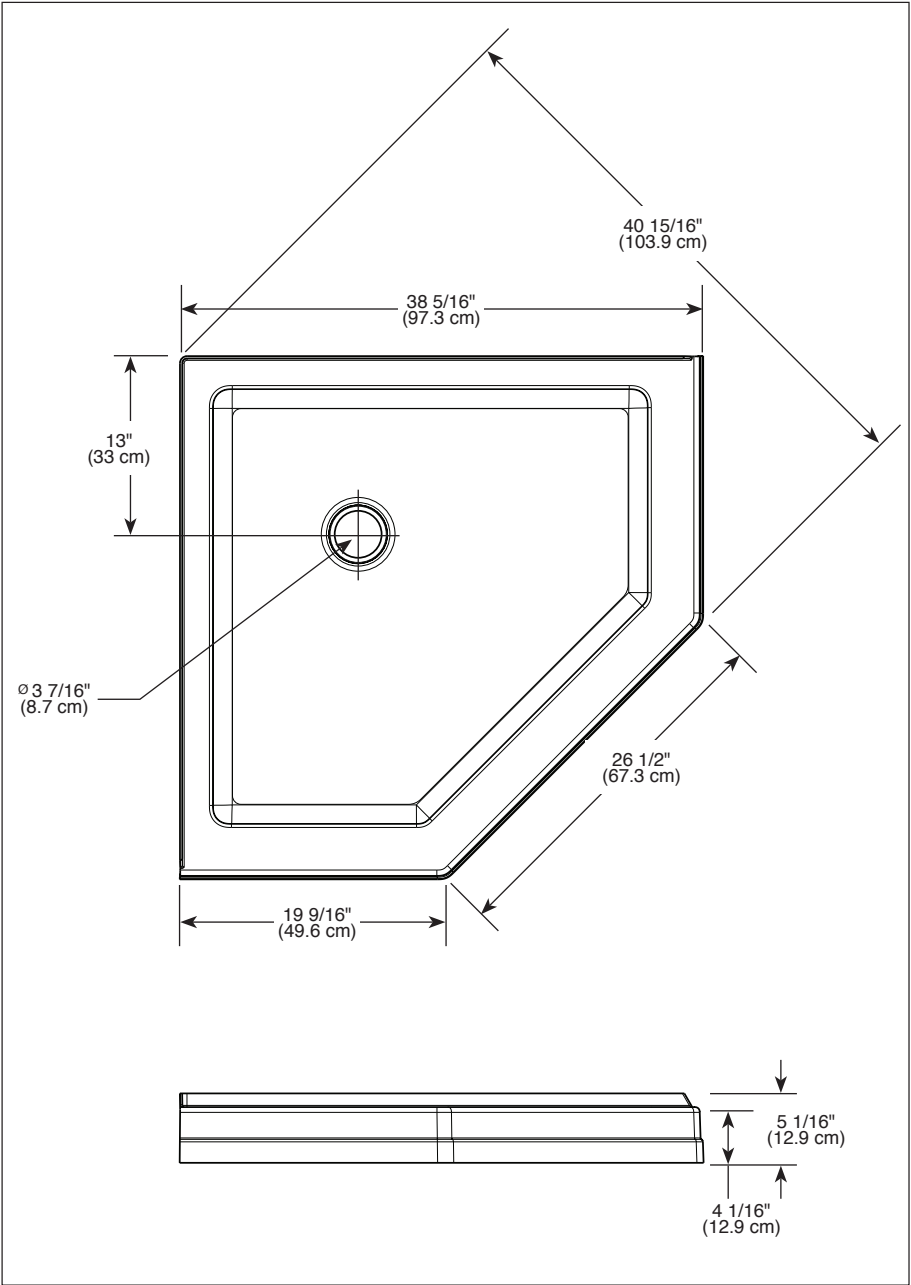

38" FRAMELESS NEO-ANGLE SHOWER ENCLOSURE

- Designed to Fit Delta 38" Neo-Angle Shower Base
- Right or Left Door Swing Installation
- Frameless 1/4" Clear Tempered Glass Door and Panels
- Can Install with Tile Applications
- 5 Year Limited Residential Warranty
- 1 Year Limited Commercial Warranty

422062

**38" NEO ANGLE
SHOWER BASE**

- High-Gloss Acrylic-Capped ABS with Polyurethane Reinforcement
- Uses Standard Shower Drain with 4 1/4" Strainer
- Textured Bottom
- 10 Year Limited Residential Warranty
- 1 Year Limited Commercial Warranty

Submitted Model No.: _____

Specific Features: _____

COLOR/FINISH

- White

COMPLIES WITH:

- CSA B45.5/IAPMO Z 124

55 E 111th Street, Indianapolis, Indiana 46280
 350 South Edgeware Road, St. Thomas, ON N5P 4L1
 © 2016 Masco Corporation of Indiana

see what Delta can do™

38" Glue-up Shower Wall Set

- Fits corners from 38" x 38" down to 32" x 32"
- Easy-to-clean: high gloss material
- Easy-to-install: 3-piece glue-up shower wall
- Convenient storage: 3 large shelves
- 10 Year limited residential & 1 year commercial warranty