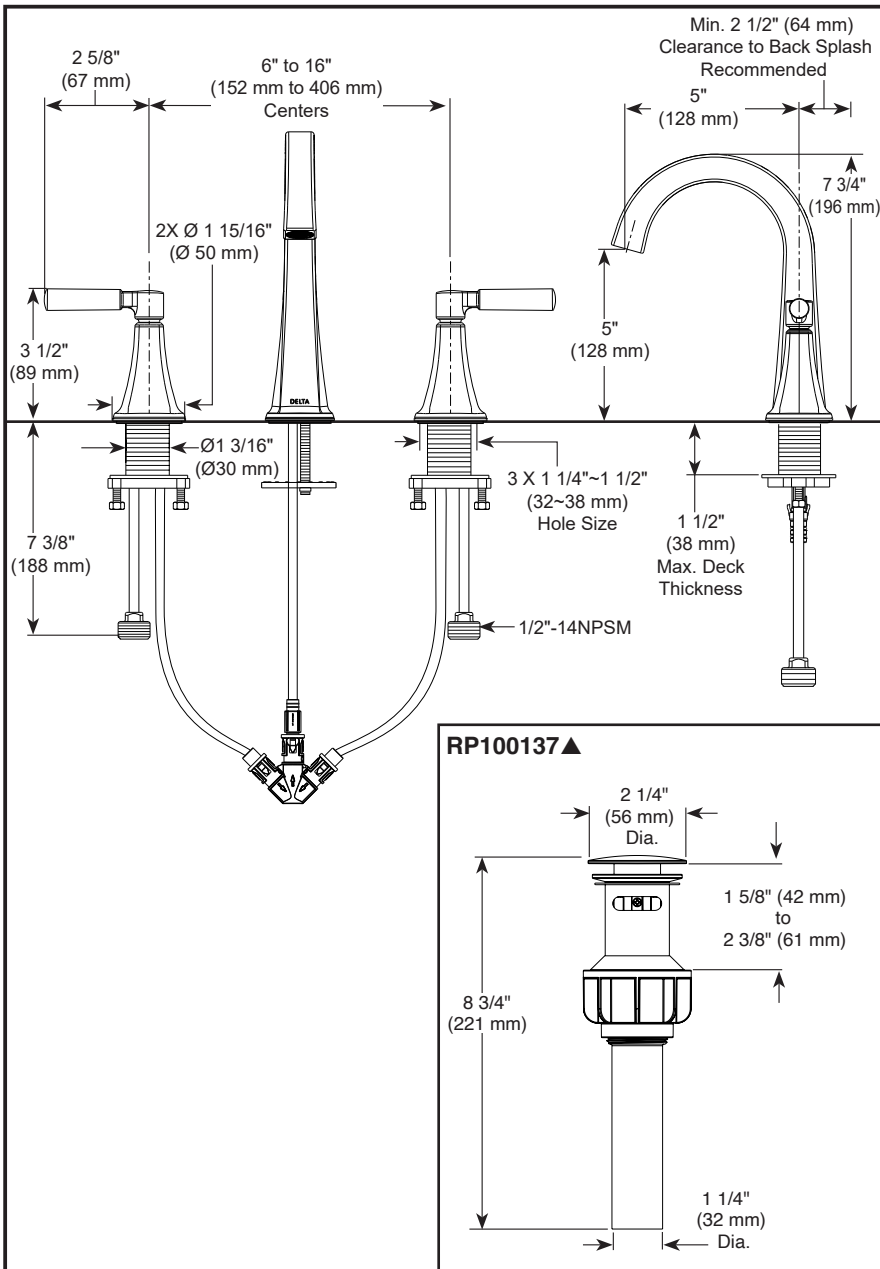

COMPLIES WITH:

- ASME A112.18.1 / CSA B125.1
- ASME A112.18.2 / CSA B125.2
- EPA WaterSense®
- ♿ ICC/ANSI A117.1 - Valve control only