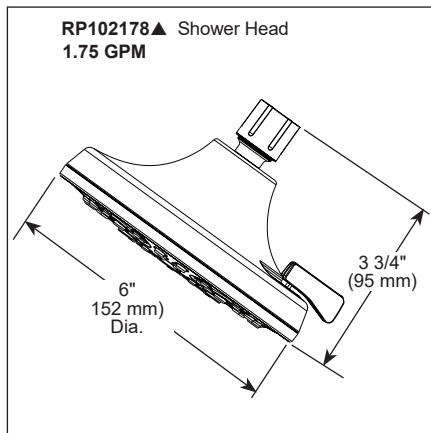

▲ Designate Proper Finish Suffix

COMPLIES WITH:

- ASME A112.18.1 / CSA B125.1
- ASSE 1016
- ♿ Indicates compliance to ICC/ANSI A117.1 - Valve control only
- EPA WaterSense®

Delta reserves the right (1) to make changes in specifications and materials, and (2) to change or discontinue models, both without notice or obligation. Dimensions are for reference only. See current full-line price book or www.deltafaucet.com for finish options and product availability.

DSP-B-142839 Rev. A

Delta Faucet Company

55 E. 111th Street, Indianapolis, Indiana 46280
350 South Edgeware Road, St. Thomas, ON N5P 4L1
© 2023 Delta Faucet Company