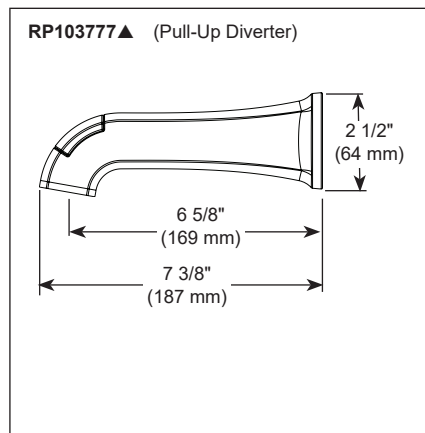

▲ Designate Proper Finish Suffix

COMPLIES WITH:

- ASME A112.18.1 / CSA B125.1
- ASSE 1016
- ♿ Indicates compliance to ICC/ANSI A117.1 - Valve control only
- EPA WaterSense®

Delta reserves the right (1) to make changes in specifications and materials, and (2) to change or discontinue models, both without notice or obligation. Dimensions are for reference only. See current full-line price book or www.deltafaucet.com for finish options and product availability.

DSP-B-142839 Rev. A

Delta Faucet Company

55 E. 111th Street, Indianapolis, Indiana 46280
350 South Edgeware Road, St. Thomas, ON N5P 4L1
© 2023 Delta Faucet Company