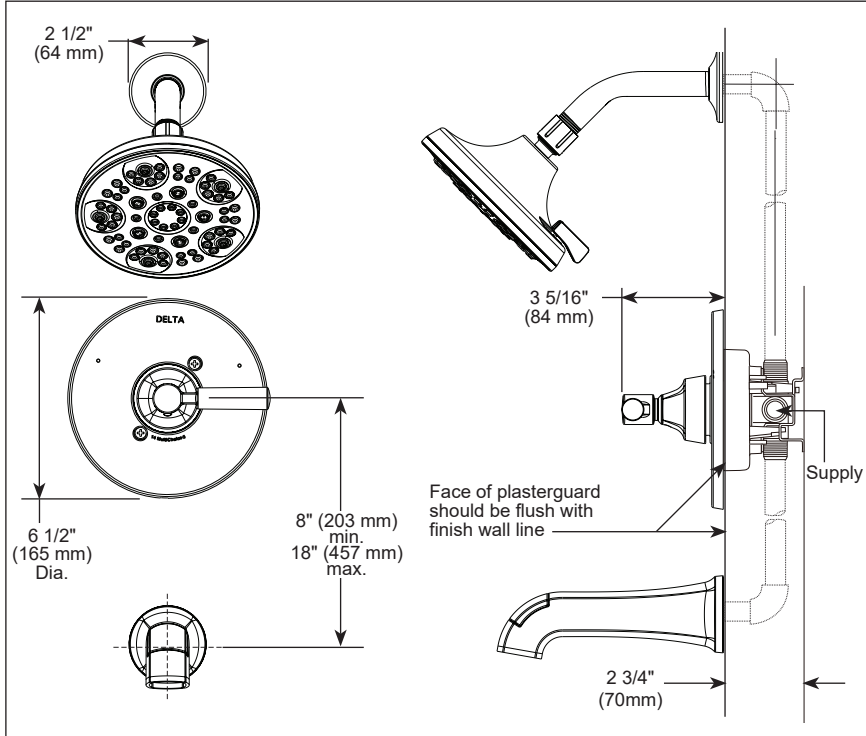

# TUB AND SHOWER FAUCET

■ Lorna™ Bath Collection

Submitted Model No.: \_\_\_\_\_

Specific Features: \_\_\_\_\_

## FEATURES:

- Monitor® 14 Series pressure balanced single handle bath mixing valve trim
- Shower Head with five spray settings. Spray settings include: Full Body spray, Massage spray, Shampoo Rinsing spray, Full Spray with Massage, and Pause

## STANDARD SPECIFICATIONS:

- Maintains a balanced pressure of hot and cold water even when a valve is turned on or off elsewhere in the system
- For use with MultiChoice® Universal rough valve body (R10000 Series)
- Back-to-back installation capability
- Solid brass forged body
- Temperature only controlled with handle
- Field adjustable means to limit handle rotation into hot water zone
- 120° maximum handle rotation
- Maximum 1.75 gpm @ 80 psi, 6.6 L/min @ 550 kPa
- Tub port maximum flow rate 6.0 gpm @ 60 psi with R10000-UNBX
- Shower arm overall horizontal length = 5 1/2" (138 mm), including threaded ends
- Hot & Cold temperature indicators on escutcheon
- All parts replaceable from the front of the valve
- Pull-up tub spout: 1/2" NPT iron pipe thread connection or 1/2" copper spout tube soldering connection

### STANDARD SPECIFICATIONS:

- Max flow rate 1.2 gpm @ 60 psi, 4.5 L/min @ 414 kPa
- Three-hole mount
- Solid metal end valves and spout body
- Hot and cold stems are interchangeable
- 1/4 turn handle stops
- 1/2"-14 NPSM adapters
- Control mechanism is a rotating cylinder type with stainless steel plate and 90° rotation, with replaceable non-metallic seats.
- Models have a plastic push pop-up drain with overflow and plated stopper
- Note: Standard mounting deck thickness can be extended by 1" (25mm) with RP10612