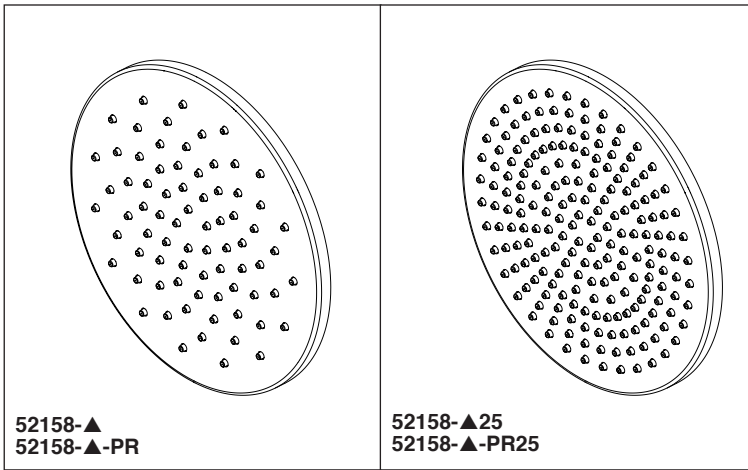

see what Delta can do™

RAINCAN SHOWER HEAD

■ Single-Setting Raincan Shower Head

FEATURES:

- Touch-Clean® Nozzles
- Lumicoat™ Finish (-PR models only)
- Lumicoat™ Finishes easily wipe clean without cleaners and chemicals on the products most commonly touched areas

STANDARD SPECIFICATIONS:

- Max flow rate 1.75 gpm @ 80 psi, 6.6 L/min @ 550 kPa (52158▲)
- Max flow rate 2.5 gpm @ 80 psi, 9.5 L/min @ 550 kPa (52158▲-25)
- Metal ball connector for durability
- Ball connector swivel angle is 36° (18° per side)
- Standard 1/2"-14 NPT pipe fitting

COMPLIES WITH:

- ASME A112.18.1 / CSA B125.1
- EPA WaterSense® - Applies to 52158-▲ and 52158-▲-PR only

Submitted Model No.: _____

Specific Features: _____

▲ Designate proper finish suffix

Delta reserves the right (1) to make changes in specifications and materials, and (2) to change or discontinue models, both without notice or obligation. Dimensions are for reference only. See current full-line price book or www.deltafaucet.com for finish options and product availability.

see what Delta can do™

SHOWER ARMS

■ Fixed Shower Arms

FEATURES:

- Shower arms attach directly to water supply.
- Shower arm with flange:
 - Flange must be ordered separately for RP6023
- 1/2-14 NPT threads.