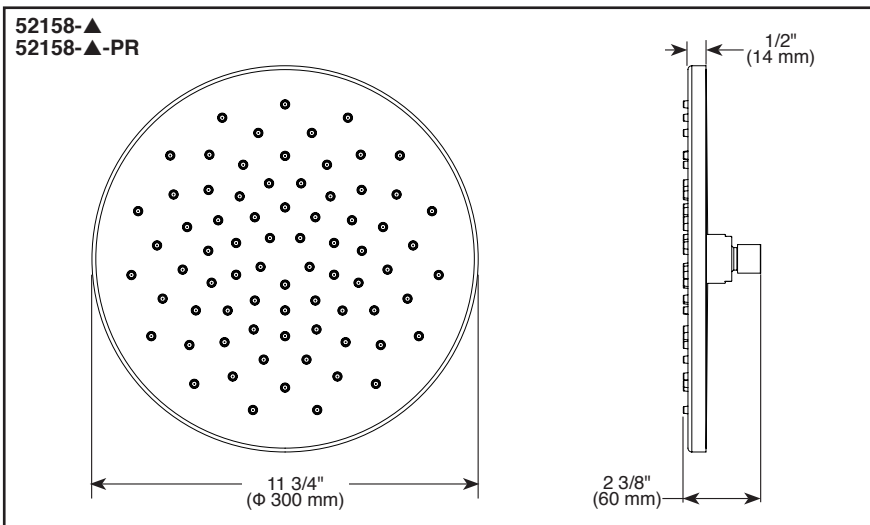

STANDARD SPECIFICATIONS:

- Max flow rate 1.75 gpm @ 80 psi, 6.6 L/min @ 550 kPa (52158▲)
- Max flow rate 2.5 gpm @ 80 psi, 9.5 L/min @ 550 kPa (52158▲-25)
- Metal ball connector for durability
- Ball connector swivel angle is 36° (18° per side)
- Standard 1/2"-14 NPT pipe fitting

COMPLIES WITH:

- ASME A112.18.1 / CSA B125.1
- EPA WaterSense® - Applies to 52158-▲ and 52158-▲-PR only

Submitted Model No.: _____

Specific Features: _____

▲ Designate proper finish suffix

Delta reserves the right (1) to make changes in specifications and materials, and (2) to change or discontinue models, both without notice or obligation. Dimensions are for reference only. See current full-line price book or www.deltafaucet.com for finish options and product availability.

see what Delta can do™

SHOWER ARMS

■ Fixed Shower Arms

FEATURES:

- Shower arms attach directly to water supply.
- Shower arm with flange:
 - Flange must be ordered separately for RP6023
- 1/2-14 NPT threads.