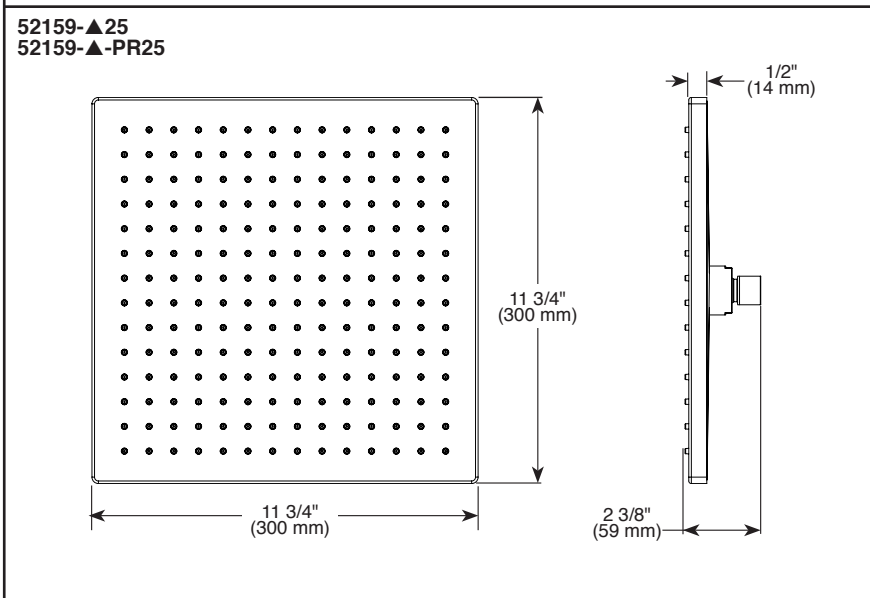

▲ Designate proper finish suffix

Delta reserves the right (1) to make changes in specifications and materials, and (2) to change or discontinue models, both without notice or obligation. Dimensions are for reference only. See current full-line price book or www.deltafaucet.com for finish options and product availability.

DSP-B-52159 Rev. B

Delta Faucet Company

55 E. 111th Street, Indianapolis, IN 46280
350 South Edgeware Road, St. Thomas, ON N5P 4L1
© 2021 Delta Faucet Company