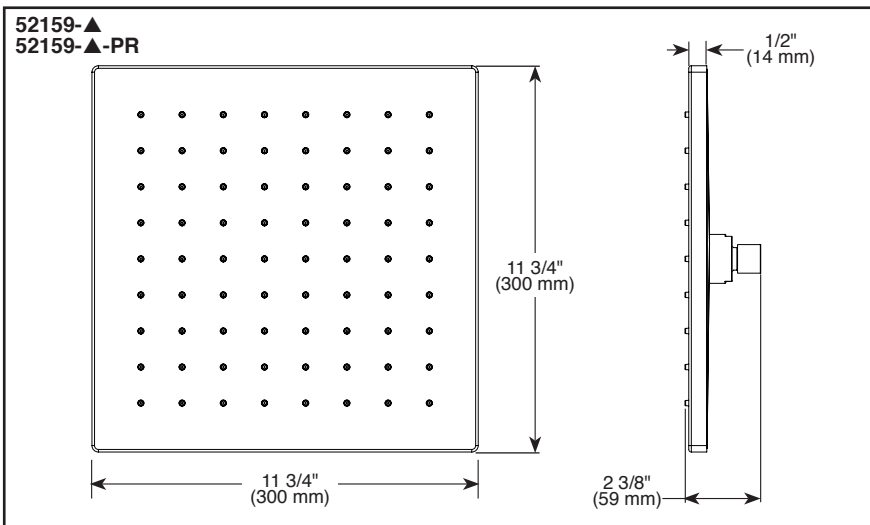

▲ Designate proper finish suffix

Delta reserves the right (1) to make changes in specifications and materials, and (2) to change or discontinue models, both without notice or obligation. Dimensions are for reference only. See current full-line price book or www.deltafaucet.com for finish options and product availability.

DSP-B-52159 Rev. B

Delta Faucet Company

55 E. 111th Street, Indianapolis, IN 46280
350 South Edgeware Road, St. Thomas, ON N5P 4L1
© 2021 Delta Faucet Company