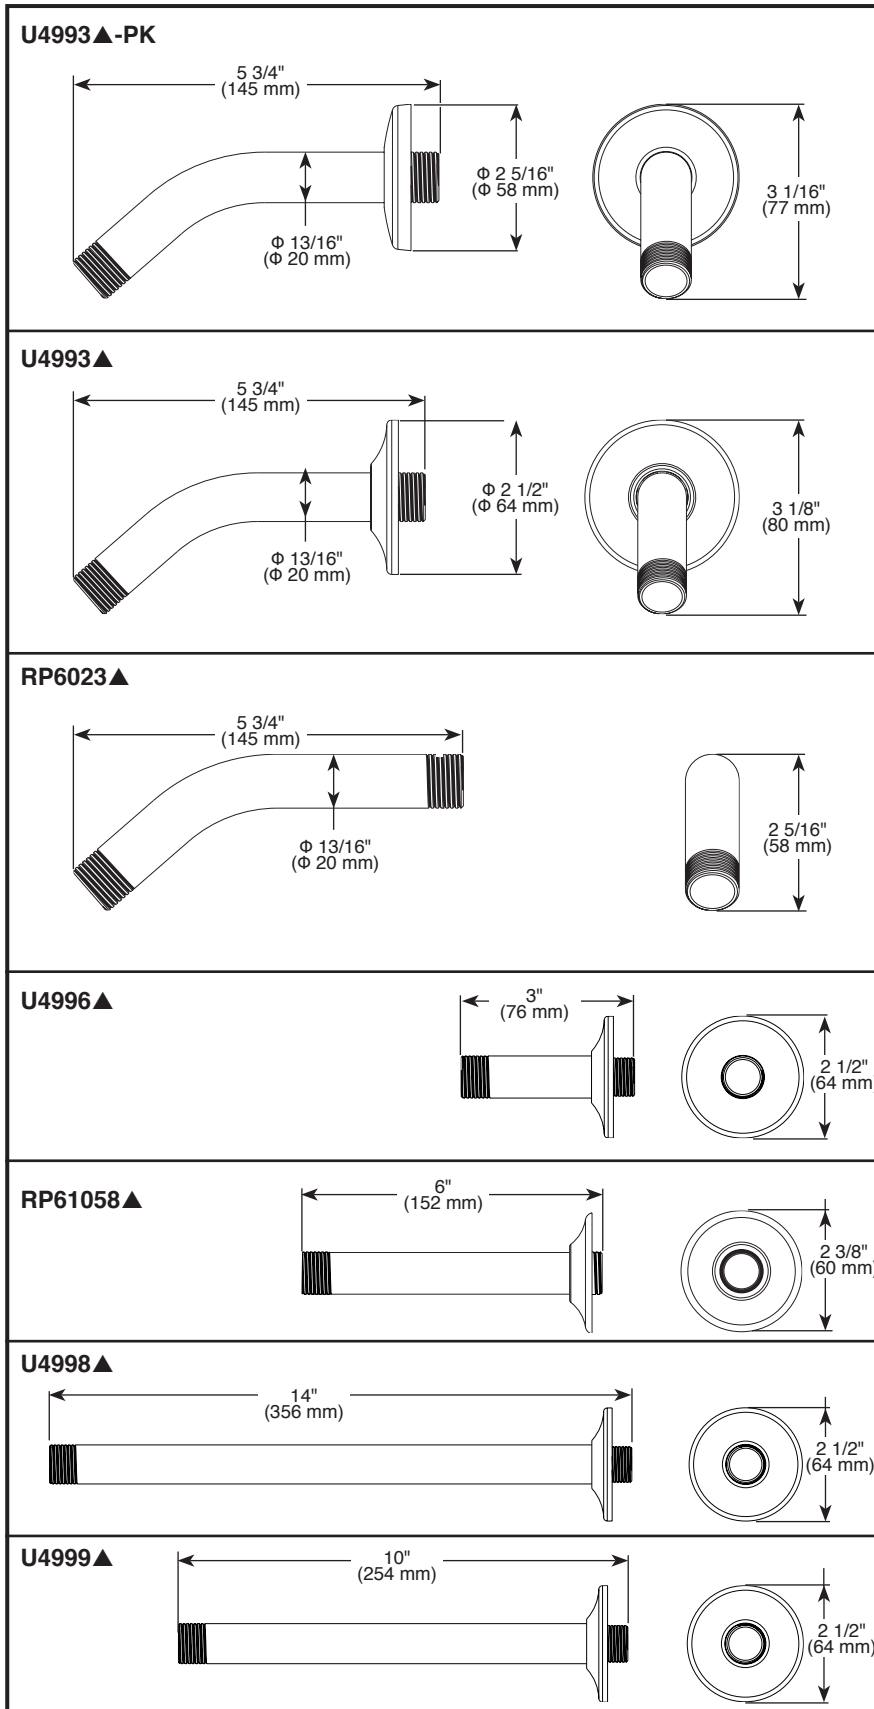

Submitted Model No.: _____

Specific Features: _____

see what Delta can do™

SHOWER ARMS

■ Fixed Shower Arms

FEATURES:

- Shower arms attach directly to water supply.
- Shower arm with flange:
  - Flange must be ordered separately for RP6023
- 1/2-14 NPT threads.

WARRANTY

- Parts and Finish – Lifetime limited warranty; or for commercial purchasers, 10 years for multi-family residential (apartments and condominiums) and 5 years for all other commercial uses, in each case from the date of purchase.
- Electronic Parts and Batteries (if applicable) – 5 years from the date of purchase; or for commercial purchasers, 1 year from the date of purchase. No warranty is provided on batteries. No warranty is provided on batteries.

COMPLIES WITH:

- ASME A112.18.1 / CSA B125.1

▲ Designate proper finish suffix

Delta reserves the right (1) to make changes in specifications and materials, and (2) to change or discontinue models, both without notice or obligation. Dimensions are for reference only. See current full-line price book or www.deltafaucet.com for finish options and product availability.

DSP-B-U4993-PK Rev. E

Delta Faucet Company

55 E. 111th Street, Indianapolis, IN 46280
350 South Edgeware Road, St. Thomas, ON N5P 4L1
© 2022 Delta Faucet Company