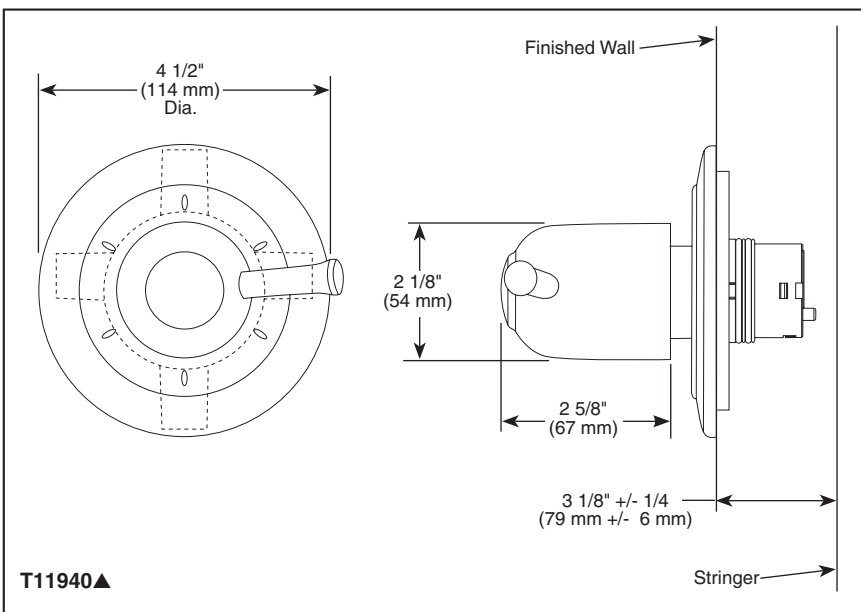

COMPLIES WITH:

- ASME A112.18.1 / CSA B125.1
- Indicates compliance to ICC/ANSI A117.1
- IAPMO Listed
- CSA Certified

▲ Designate proper finish suffix

Delta reserves the right (1) to make changes in specifications and materials, and (2) to change or discontinue models, both without notice or obligation. Dimensions are for reference only. See current full-line price book or www.specselect.com for finish options and product availability.

DSP-B-T11840 Rev. A

55 E. 111th Street, Indianapolis, Indiana 46280
395 Matheson Blvd. E., Mississauga, ON L4Z 2H2
© 2010 Masco Corporation of Indiana