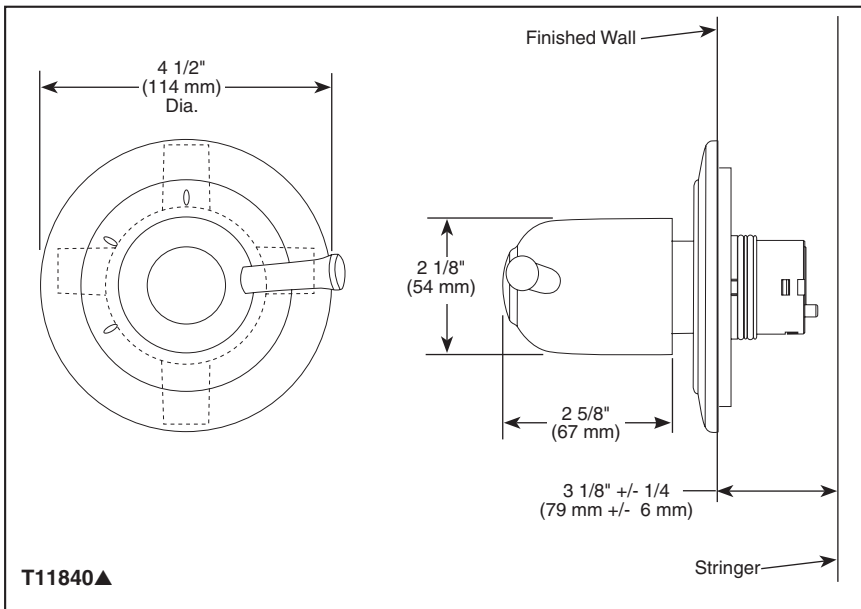

CUSTOM SHOWER DIVERTER

- Lockwood™ Collection
- Three Function Diverter Trim (T11840)
- Six Function Diverter Trim (T11940)
- Coordinates With All Delta Lockwood™ Styled Bath Suites

Submitted Model No.: _____

Specific Features: _____

STANDARD SPECIFICATIONS

- Three function diverter. 2 individual positions, 1 shared position.
- Six function diverter. 3 individual positions, 3 shared positions.
- 1/2" rough-in.
- Must also order R1 1000 rough-in.