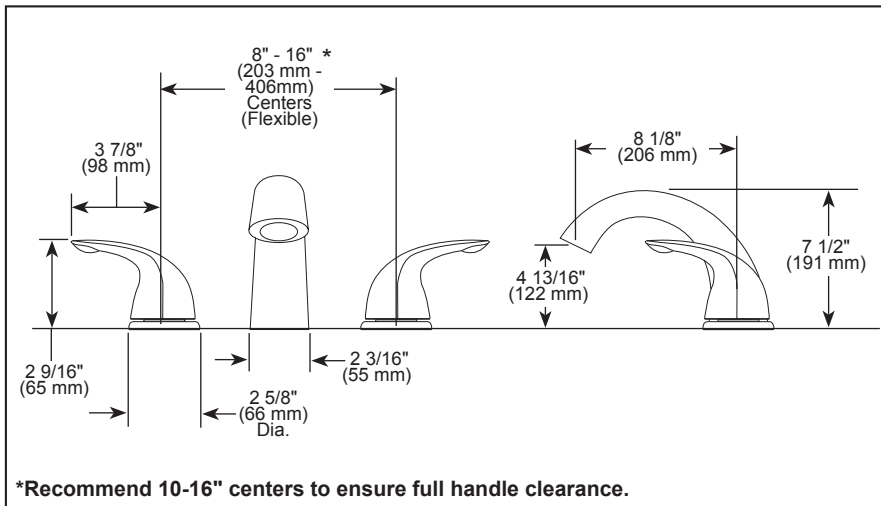

COMPLIES WITH:

- ASME A112.18.1 / CSA B125.1
- ♿ ICC/ANSI A117.1

▲ Designate Proper Finish Suffix

Delta Faucet Company reserves the right (1) to make changes in specifications and materials, and (2) to change or discontinue models, both without notice or obligation. Dimensions are for reference only. See current full-line price book or www.deltafaucet.com for finish options and product availability.

Delta Faucet Company

55 E. 111th Street, Carmel, IN 46280
350 South Edgeware Road, St. Thomas, ON N5P 4L1
© 2026 Delta Faucet Company