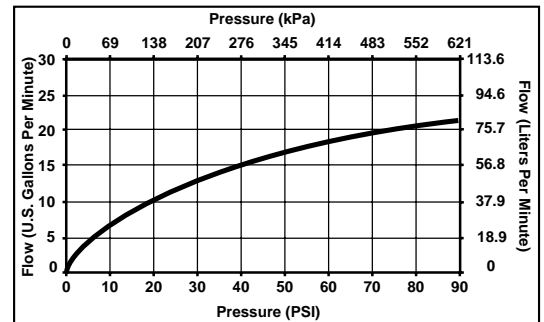

COMPLETE VALVE COMPLIES WITH:

- ASME A112.18.1 / CSA B125.1
- ♿ Indicates ADA compliance to ICC/ANSI A117.1

Delta reserves the right (1) to make changes in specifications and materials, and (2) to change or discontinue models, both without notice or obligation. Dimensions are for reference only. See current full-line price book for finish options and product availability.

DSP-B-2765-LHP Rev. A

Indianapolis, Indiana 46280
A Division of Masco Corporation of Indiana
© 2006, Masco Corporation of Indiana