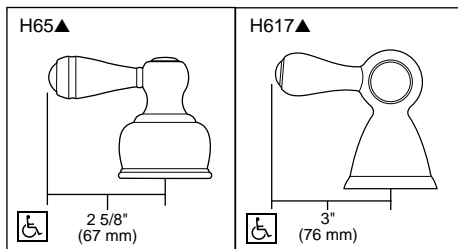

Available LHP Handle Options ▲ Designate proper finish suffix