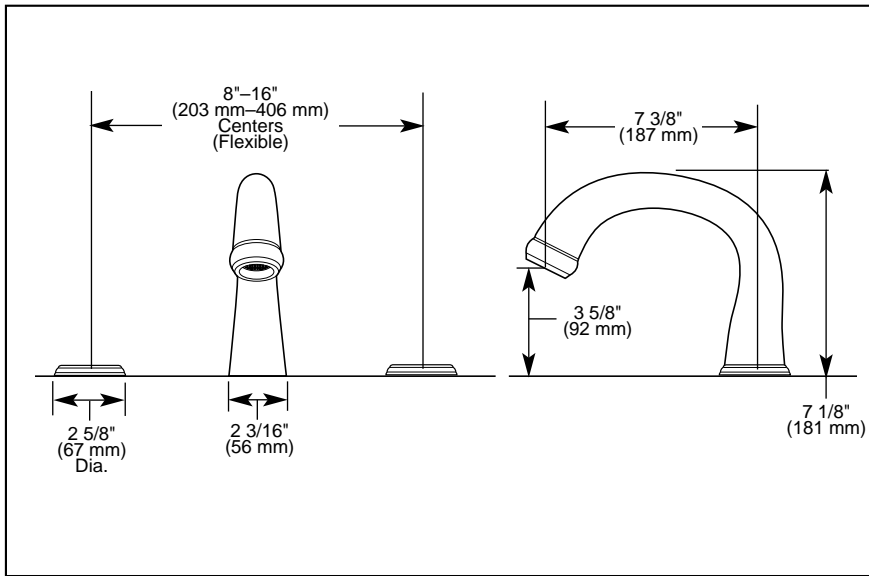

# ROMAN TUB/WHIRLPOOL FAUCET TRIM

- Botanical® Bath Collection
- Two Handle Roman Tub Faucet
- Three Hole Installation
- Rough-In Kit Must Also be Ordered to Complete Installation

### TRIM STANDARD SPECIFICATIONS:

- Trim Only for two handle Roman Tub faucet for concealed mounting.
- 7 3/8" (187 mm) long slip-on rigid spout.
- LHP-Less Handle Program. See handle options below.
- Temperature and volume controlled with handles.
- Rough-In kit must also be ordered to complete installation. There are separate specification sheets on each rough-in kit if more details are required.