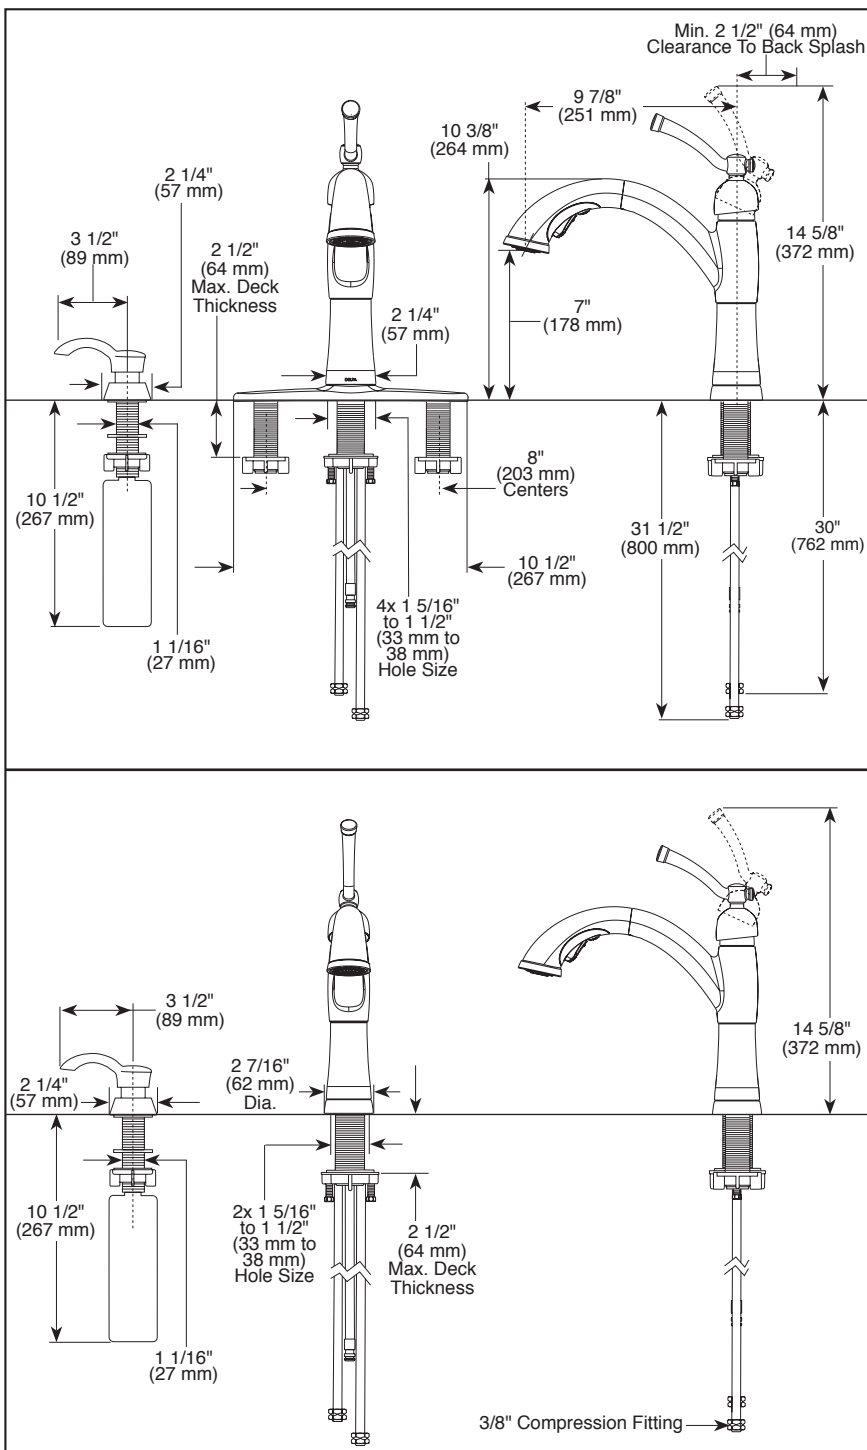

KITCHEN FAUCETS

- Valdosta™ Collection
- Single Handle Pull-Out
- DIAMOND Seal® Technology
- MagnaTite® Magnetic Docking
- Touch-Clean® sprayhead

STANDARD SPECIFICATIONS:

- Max flow rate of 1.8 gpm @ 60 PSI (6.8 L/min @ 414 kPa) in spray and standard aerated mode.
- Max flow rate of 2.2 gpm @ 60 PSI (8.3 L/min @ 414 kPa) in aerated mode using Multi-Flow™ feature.
- Single handle kitchen faucets for exposed mounting on 1, 2, 3 and 4 hole sinks.
- Control mechanism shall be the diamond coated ceramic cartridge.
- 3/8" O.D. straight, staggered PEX supply tubes - 30" (762 mm) and 31 1/2" (800 mm) long.
- Spout is connected to valve body with a 53" (1346 mm) long hose.
- 10 3/8" (264 mm) high, 9 7/8" (251 mm) long spout nestled in metal hub assembly, swings 120°.
- Red/blue graphics on handle button to indicate hot/cold temperature.
- Pull-out spout operates in an aerated stream or spray mode via an easy push button.
- Soap dispenser bottle holds up to 8 oz.
- Centermount or 8" (203 mm) centers with optional 10 1/2" (267 mm) long escutcheon included.
- Lever handle shall return to neutral position when valve is turned off.
- Standard 3/8" (10 mm) compression gasket fittings.
- Integral double check valves in spout.

COMPLIES WITH:

- ASME A112.18.1 / CSA B125.1
- ASME A112.18.6
- Indicates compliance to ICC/ANSI A117.1
- Verified compliant with .25% weighted average Pb content regulations.

55 E. 111th Street, Indianapolis, Indiana 46280
 350 South Edgeware Road, St. Thomas, ON N5P 4L1
 © 2015 Masco Corporation of Indiana

16957-▲SD-DST

Submitted Model No.:

Specific Features:

▲ Designate Proper Finish Suffix

Delta reserves the right (1) to make changes in specifications and materials, and (2) to change or discontinue models, both without notice or obligation. Dimensions are for reference only. See current full-line price book or www.deltafaucet.com for finish options and product availability.