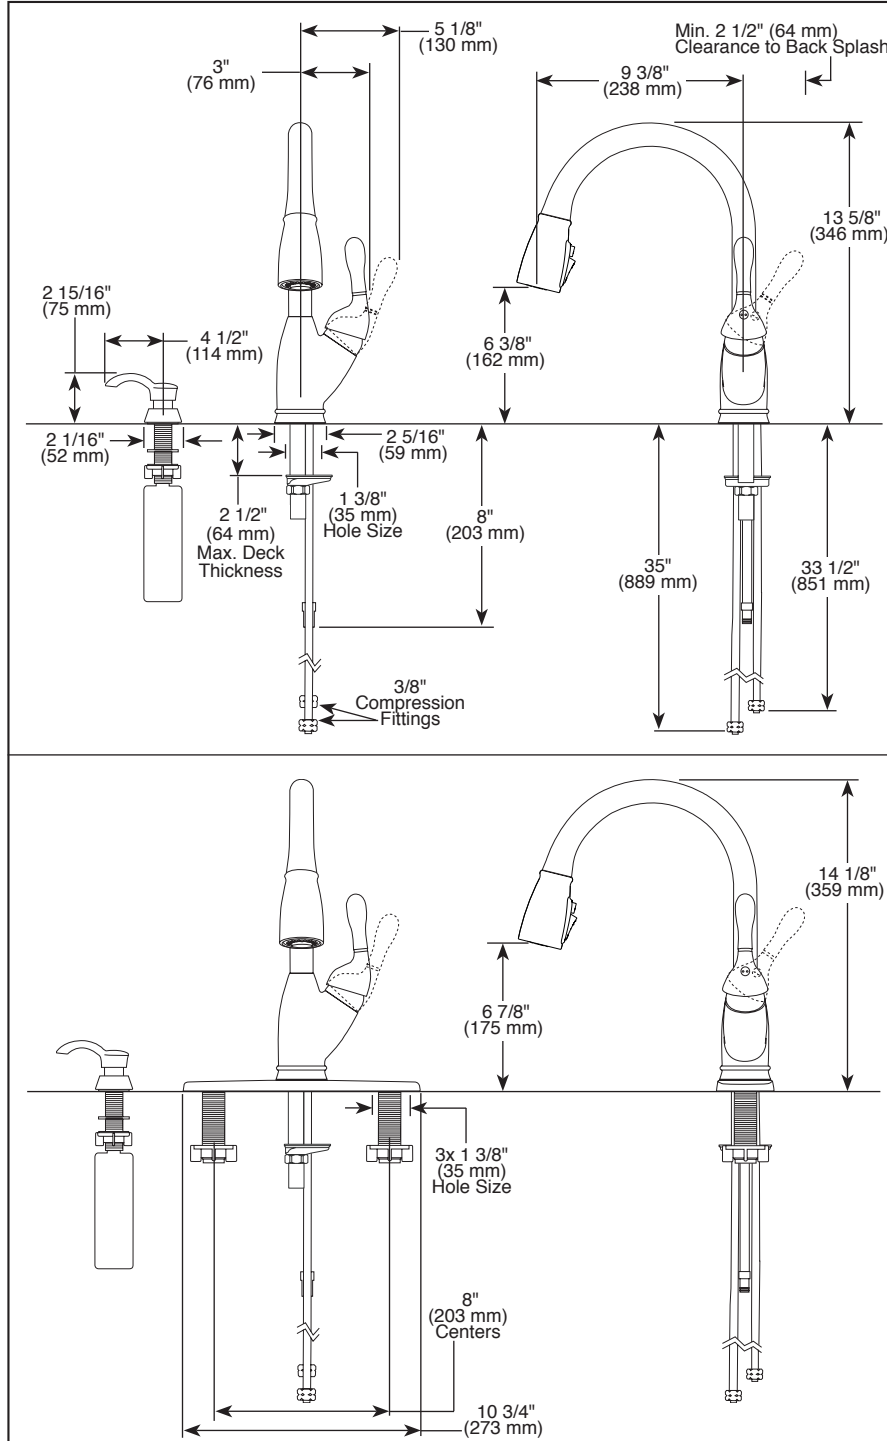

19939Z-SD-DST

Submitted Model No.: _____

Specific Features: _____

Delta reserves the right (1) to make changes in specifications and materials, and (2) to change or discontinue models, both without notice or obligation. Dimensions are for reference only. See current full-line price book or www.deltafaucet.com for finish options and product availability.

DSP-K-19939Z-SD-DST Rev. A

see what Delta can do™

KITCHEN FAUCETS

- Izak® Collection
- Single Handle Pull-Down Deck Mount

FEATURES:

- MagnaTite® Magnetic Docking
- Touch20® Technology
- DIAMOND Seal® Technology
- Touch-Clean® Sprayhead
- Quick-Snap® Connect Hoses
- Integrated Innoflex® PEX Supply Lines
- ShieldSpray™ Technology

STANDARD SPECIFICATIONS:

- Maximum 1.8 gpm @ 60 psi, 6.8 L/min @ 414 kPa
- One or three hole mount (escutcheon optional, included)
- Spout rotates 360°
- Diamond coated ceramic disc cartridge
- Red/blue indicator markings
- Three-function wand; Aerated stream, spray or ShieldSpray™
- Integral double check valves in sprayer assembly
- Disposable hose lead to aid installation
- Mounting wrench to assist in tightening mounting nut securely
- Hose travels inside mounting shank so it will not interfere with deck edges
- Keyed escutcheon to help alignment and aid installation
- 3/8" O.D. straight, staggered PEX supply lines
- Soap dispenser with 8 oz. reservoir included