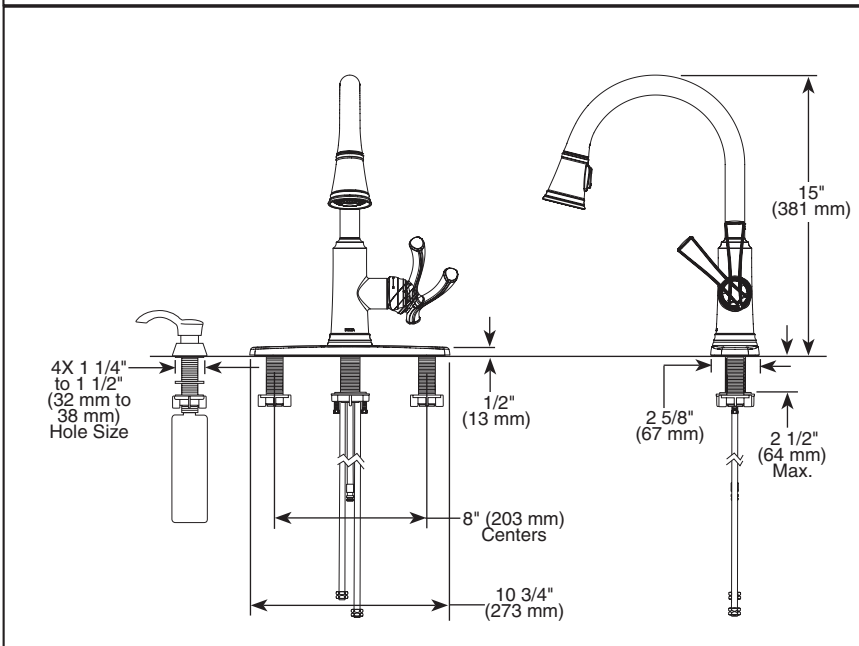

19963-SD-DST▲

Submitted Model No.: _____

Specific Features: _____

KITCHEN FAUCETS

- Lakeview™ Collection
- Single Handle Deck Mount
- 2-Function Pull-Down Sprayer
- 1, 2, 3, or 4 Hole Sink Applications
- Diamond Seal® Technology
- MagnaTite® Magnetic Docking
- Soap Dispenser
- Integrated Supply Tubes

STANDARD SPECIFICATIONS:

- Single handle, 2-function pull-down kitchen faucets for exposed mounting on 1, 2, 3, or 4 hole sinks.
- Centermount or 8" (203 mm) centers with 10 3/4" (273 mm) escutcheon.
- 15" (381 mm) high, 9 3/16" (233 mm) long, spout swings 360°.
- Lever handle. Control mechanism shall be full-motion valve cartridge.
- Touch-Clean® sprayhead.
- Pull-down wand operates in an aerated or spray mode via ergonomic buttons.
- MagnaTite® magnetic docking.
- Dual integral check valves in sprayer.
- Hose travels inside mounting shank so it will not interfere with deck edges.
- Keyed 10 3/4" (273 mm) escutcheon to help alignment and aid installation.
- Flow rate 1.8 gpm max. @ 60 PSI.
- 3/8" O.D. PEX supply tubes, 35 3/4" (908 mm) (hot) and 37 1/4" (946 mm) (cold).