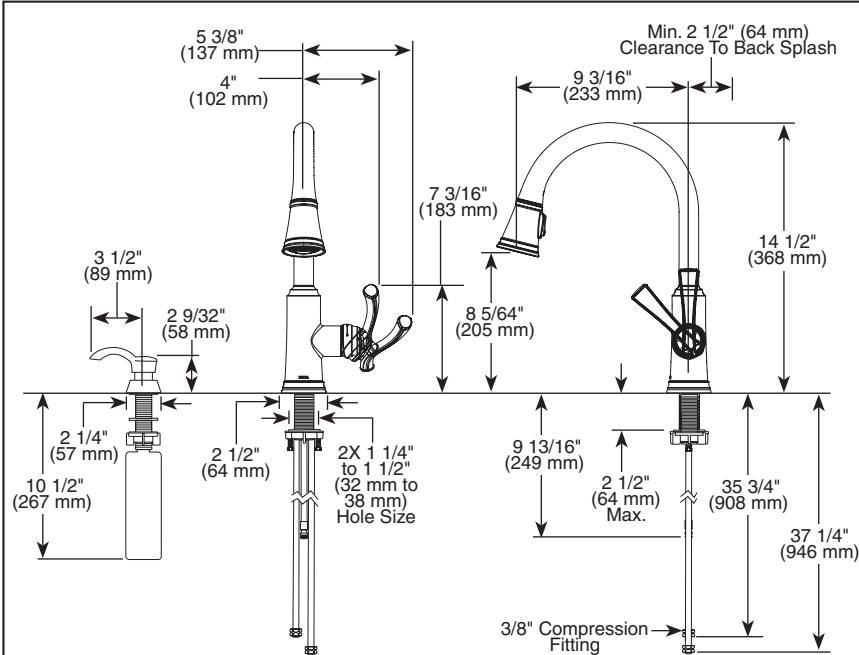

19963-SD-DST▲

Submitted Model No.: _____

Specific Features: _____

KITCHEN FAUCETS

- Lakeview™ Collection
- Single Handle Deck Mount
- 2-Function Pull-Down Sprayer
- 1, 2, 3, or 4 Hole Sink Applications
- Diamond Seal® Technology
- MagnaTite® Magnetic Docking
- Soap Dispenser
- Integrated Supply Tubes

STANDARD SPECIFICATIONS:

- Single handle, 2-function pull-down kitchen faucets for exposed mounting on 1, 2, 3, or 4 hole sinks.
- Centermount or 8" (203 mm) centers with 10 3/4" (273 mm) escutcheon.
- 15" (381 mm) high, 9 3/16" (233 mm) long, spout swings 360°.
- Lever handle. Control mechanism shall be full-motion valve cartridge.
- Touch-Clean® sprayhead.
- Pull-down wand operates in an aerated or spray mode via ergonomic buttons.
- MagnaTite® magnetic docking.
- Dual integral check valves in sprayer.
- Hose travels inside mounting shank so it will not interfere with deck edges.
- Keyed 10 3/4" (273 mm) escutcheon to help alignment and aid installation.
- Flow rate 1.8 gpm max. @ 60 PSI.
- 3/8" O.D. PEX supply tubes, 35 3/4" (908 mm) (hot) and 37 1/4" (946 mm) (cold).