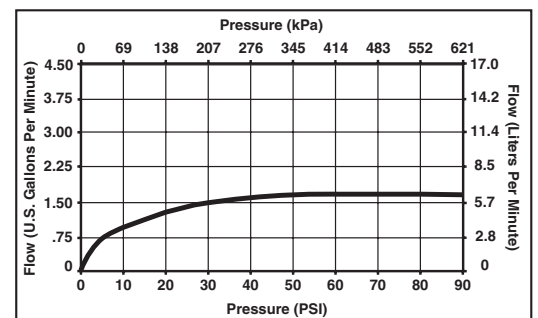

COMPLIES WITH:

- ASME A112.18.1 / CSA B125.1
- ASME A112.18.6
- Indicates compliance to ICC/ANSI A117.1
- Verified compliant with .25% weighted average Pb content regulations.