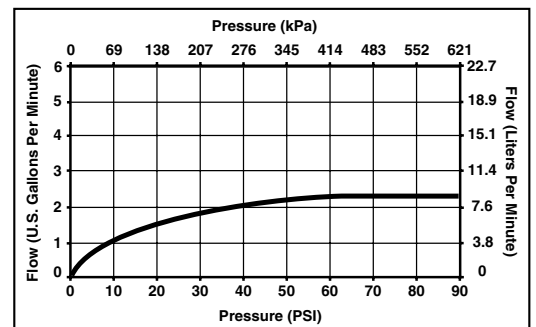

Submitted Model No.: _____

Specific Features: _____

DELTA

KITCHEN FAUCETS

- Two Handle
- NEO STYLE® Series
- LHP-Less Handle Program
- Widespread Deck Mount
- 6" to 16" Centers
- 3 and 4 Hole Sink Applications

STANDARD SPECIFICATIONS:

- Two handle kitchen deck faucets for exposed mounting on three and four hole sinks.
- Solid brass fabricated end valve and spout bodies.
- Widespread - 6" (152 mm) to 16" (406 mm) centers.
- 8 1/4" (210 mm) long, 9 3/8" (238 mm) high spout swings 360°.
- LHP-Less Handle Program—see handle kit options on back
- Hot and cold stems are interchangeable.
- Control mechanism shall be of the rotating cylinder type with stainless steel plate and 180° rotation, with replaceable non-metallic seats operating in stainless steel lined sockets.
- 3/8" O.D. copper supply tubes with 1/2"-14 NPSM adapters.
- Model 2447-LHP Series with spray attachment has anti-siphon device as integral part of valve body.

Delta reserves the right (1) to make changes in specifications and materials, and (2) to change or discontinue models, both without notice or obligation. Dimensions are for reference only.

Standard Features	2147-LHP	2147-CBLHP	2147-PBLHP	2447-LHP	2447-CBLHP	2447-PBLHP
Washerless	◆	◆	◆	◆	◆	◆
Three Hole Installation	◆	◆	◆			
Four Hole Installation				◆	◆	◆
Widespread - 6" (152 mm) to 16" (406 mm) Centers	◆	◆	◆	◆	◆	◆
8 1/4" (210 mm) Long, 9 3/8" (238 mm) High Spout Swings 360°	◆	◆	◆	◆	◆	◆
Less Handle Program See Handle Kit Options*	◆	◆	◆	◆	◆	◆
45" (1143 mm) Hose & Spray Assembly				◆	◆	◆
White Sprayhead				◆	◆	◆
3/8" O.D. Copper Supply Tubes with 1/2"-14 NPSM Adapters	◆	◆	◆	◆	◆	◆
Chrome Finish	◆			◆		
Chrome & <i>Brilliance</i> ™ Polished Brass Finish		◆		◆		
<i>Brilliance</i> ™ Polished Brass Finish			◆			◆