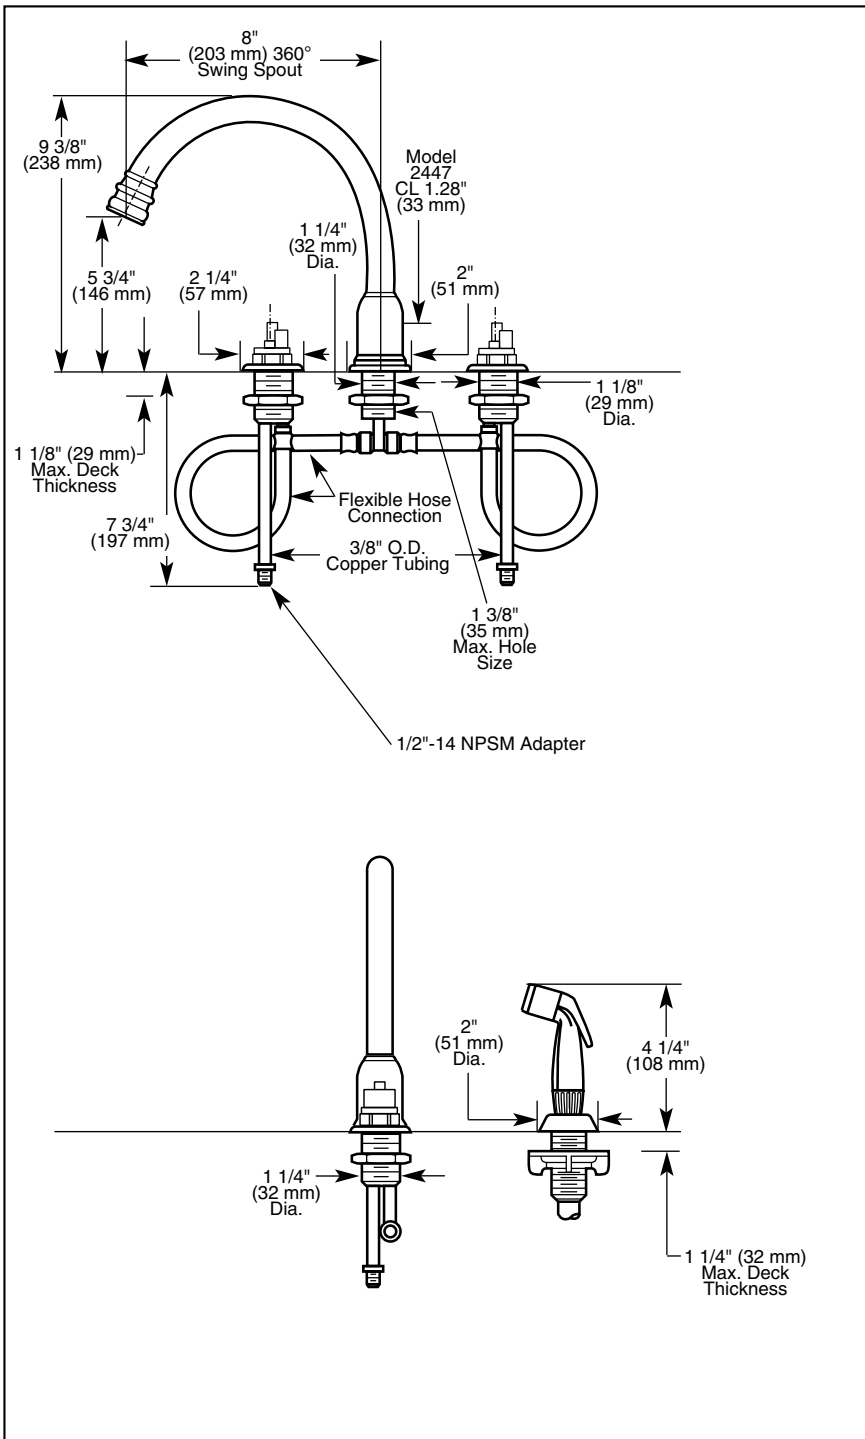

Submitted Model No.: _____

Specific Features: _____

DELTA

KITCHEN FAUCETS

- Two Handle
- NEO STYLE® Series
- LHP-Less Handle Program
- Widespread Deck Mount
- 6" to 16" Centers
- 3 and 4 Hole Sink Applications

STANDARD SPECIFICATIONS:

- Two handle kitchen deck faucets for exposed mounting on three and four hole sinks.
- Solid brass fabricated end valve and spout bodies.
- Widespread - 6" (152 mm) to 16" (406 mm) centers.
- 8 1/4" (210 mm) long, 9 3/8" (238 mm) high spout swings 360°.
- LHP-Less Handle Program—see handle kit options on back
- Hot and cold stems are interchangeable.
- Control mechanism shall be of the rotating cylinder type with stainless steel plate and 180° rotation, with replaceable non-metallic seats operating in stainless steel lined sockets.
- 3/8" O.D. copper supply tubes with 1/2"-14 NPSM adapters.
- Model 2447-LHP Series with spray attachment has anti-siphon device as integral part of valve body.

Delta reserves the right (1) to make changes in specifications and materials, and (2) to change or discontinue models, both without notice or obligation. Dimensions are for reference only.

Standard Features	2147-LHP	2147-CBLHP	2147-PBLHP	2447-LHP	2447-CBLHP	2447-PBLHP
Washerless	◆	◆	◆	◆	◆	◆
Three Hole Installation	◆	◆	◆			
Four Hole Installation				◆	◆	◆
Widespread - 6" (152 mm) to 16" (406 mm) Centers	◆	◆	◆	◆	◆	◆
8 1/4" (210 mm) Long, 9 3/8" (238 mm) High Spout Swings 360°	◆	◆	◆	◆	◆	◆
Less Handle Program See Handle Kit Options*	◆	◆	◆	◆	◆	◆
45" (1143 mm) Hose & Spray Assembly				◆	◆	◆
White Sprayhead				◆	◆	◆
3/8" O.D. Copper Supply Tubes with 1/2"-14 NPSM Adapters	◆	◆	◆	◆	◆	◆
Chrome Finish	◆			◆		
Chrome & <i>Brilliance</i> ™ Polished Brass Finish		◆		◆		
<i>Brilliance</i> ™ Polished Brass Finish			◆			◆