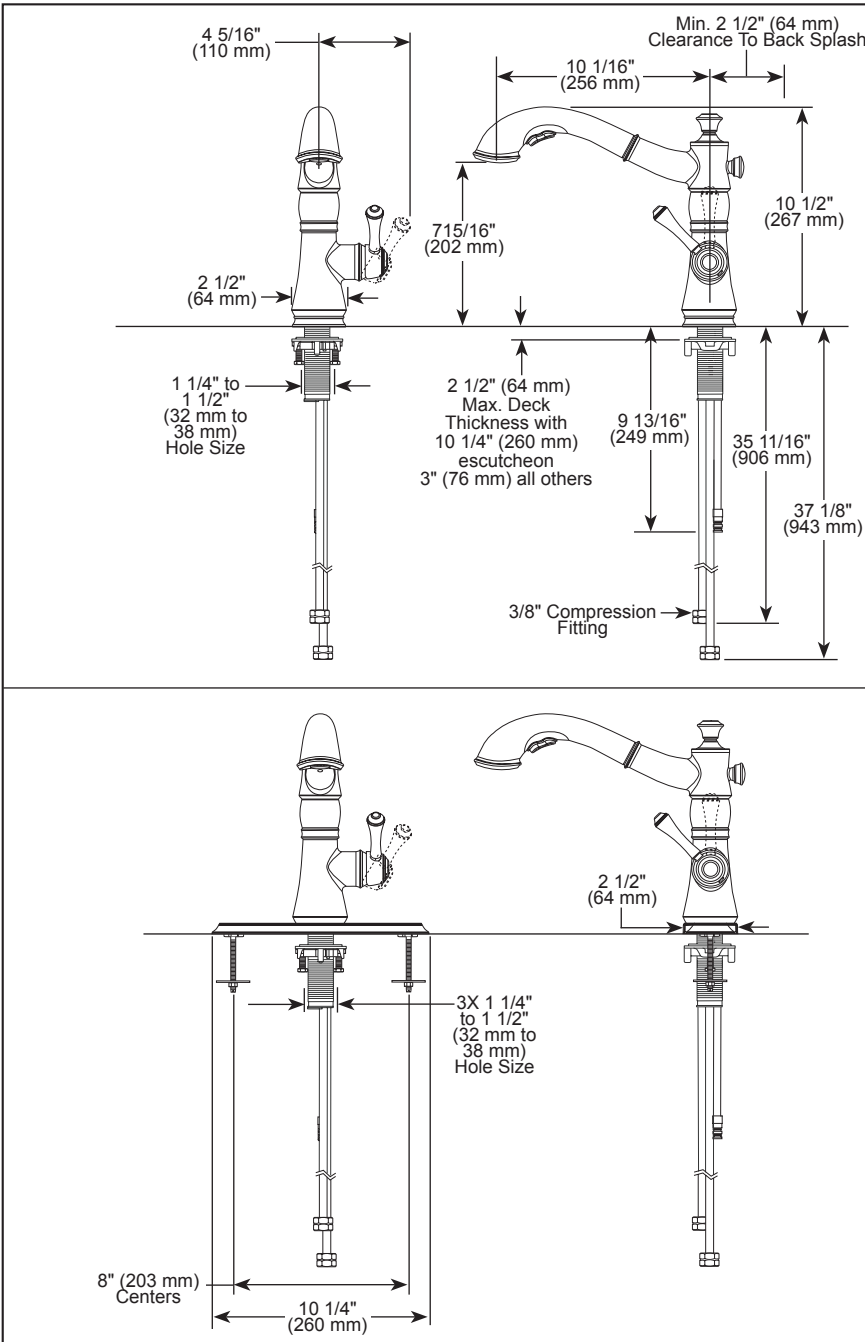

see what Delta can do™

KITCHEN FAUCETS

- Cassidy® Collection
- Single Handle Pull-Out

FEATURES:

- DIAMOND Seal® Technology
- Integrated Innoflex® Supply Lines
- Touch-Clean® Spray Head

STANDARD SPECIFICATIONS:

- Max flow rate 1.8 gpm @ 60 psi, 6.8 L/min @ 414 kPa
- One or three hole mount (escutcheon optional)
- Diamond coated ceramic cartridge
- Spout rotates 360°
- Red/blue indicator markings
- Two-function wand; Aerated stream or spray
- Euro-Motion handle only rotates forward to eliminate backsplash interference
- 54" braided hose ensures smooth operation
- Free-moving hose weight provides maximum reach
- Order RP61607 for 1.5 gpm hose adapter
- Order RP71545 for optional escutcheon
- Order RP71543 for optional coordinating soap dispenser

COMPLIES WITH:

- ASME A112.18.1 / CSA B125.1
- ♿ ICC/ANSI A117.1 - Valve control only

▲ Designate proper finish suffix

Delta Faucet Company reserves the right (1) to make changes in specifications and materials, and (2) to change or discontinue models, both without notice or obligation. Dimensions are for reference only. See current full-line price book or www.deltafaucet.com for finish options and product availability.