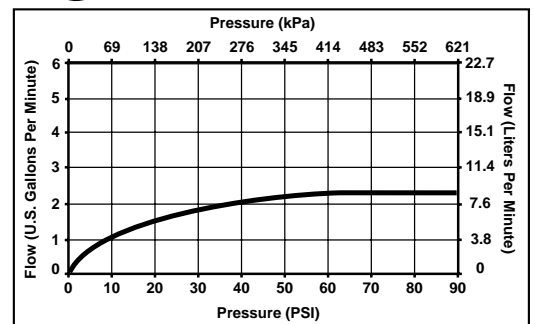

COMPLIES WITH:

- ASME A112.18.1 / CSA B125.1
- Indicates ADA compliance to ICC/ANSI A117.1
- IAPMO Listed
- CSA Certified