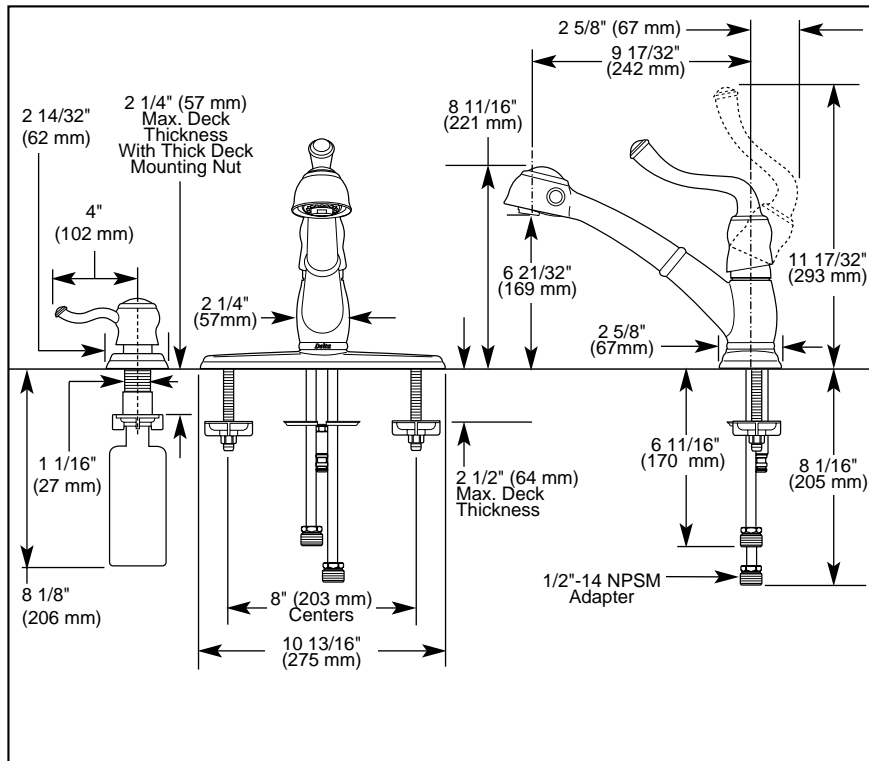

## KITCHEN FAUCETS

- Saxony™ Pull-Out Series
- Single Handle Deck Mount
- 1,2,3 or 4 Hole Sink Applications
- Quick Snap® Hose Installation

### STANDARD SPECIFICATIONS:

- Single handle kitchen faucets for exposed mounting on 1, 2, 3, or 4 hole sinks.
- Solid brass fabricated body.
- Centermount or 8" (203 mm) centers with optional included 10 13/16" (275 mm) long escutcheon.
- 8 11/16" (221 mm) high, 9 17/32" (242 mm) long spout [includes 6 15/32" (164 mm) long pull-out spray] nestled in all brass hub assembly, swings 120°.
- Spout is connected to valve body with a 59" (1524 mm) long hose that extends to 38" (965 mm) usable length.
- Pull-out spout operates in an aerated or spray mode via an easy side-to-side push lever.
- Lever handle shall return to neutral position when faucet is turned off.
- Control mechanism shall be of the rotating stainless steel ball type with replaceable non-metallic seats operating in stainless steel lined sockets.
- Red/blue graphics on handle button to indicate hot/cold temperature.
- Quick Snap® hose installation.
- Touch-Clean® sprayhead.
- 3/8" O.D. straight, staggered copper supply tubes - 6 11/16" (170 mm) and 8 3/32" (206 mm) long.
- Standard with 1/2"-14 NPSM adapters.
- Integral double check valves in spout.