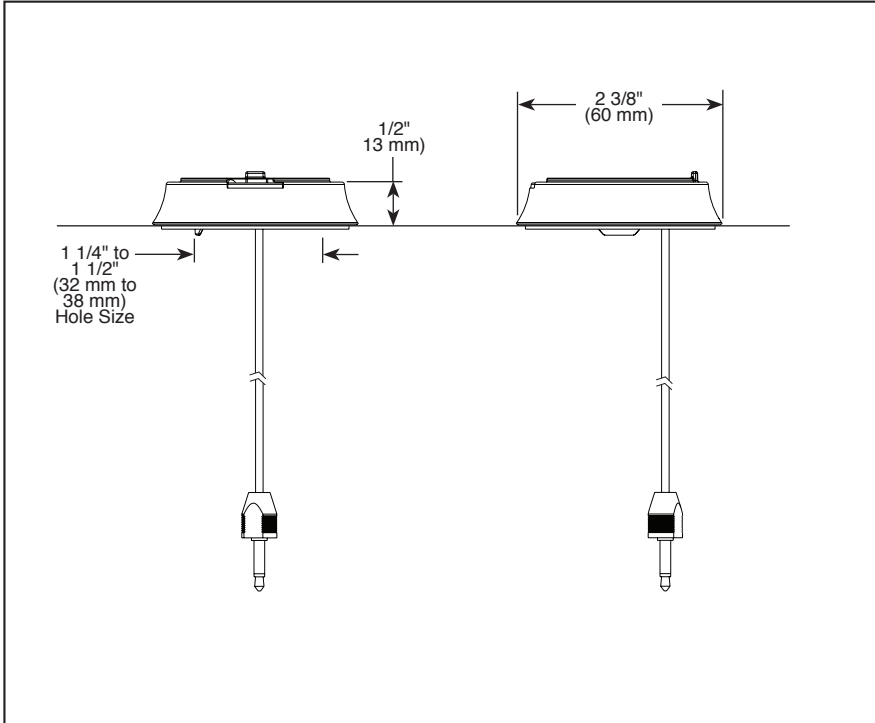

see what Delta can do^{SM}

KITCHEN FAUCETS

■ Touch Conversion Kit

FEATURES:

- Touch₂O® Technology

STANDARD SPECIFICATIONS:

- LED indicator light signals on-off, water temperature and when batteries run low
- Uses 6 AA (included) or 6 C (optional) batteries
- Optional 120V AC adapter available (3 prong grounded outlet required)

WARRANTY

- Parts and Finish - Lifetime limited warranty; or for commercial purchasers, 10 years for multi-family residential (apartments and condominiums) and 5 years for all other commercial uses, in each case from the date of purchase.
- Electronic Parts and Batteries (if applicable) - 5 years from the date of purchase; or for commercial purchasers, 1 year from the date of purchase. No warranty is provided on batteries.

COMPLIES WITH:

Delta reserves the right (1) to make changes in specifications and materials, and (2) to change or discontinue models, both without notice or obligation. Dimensions are for reference only. See current full-line price book or www.deltafaucet.com for finish options and product availability.