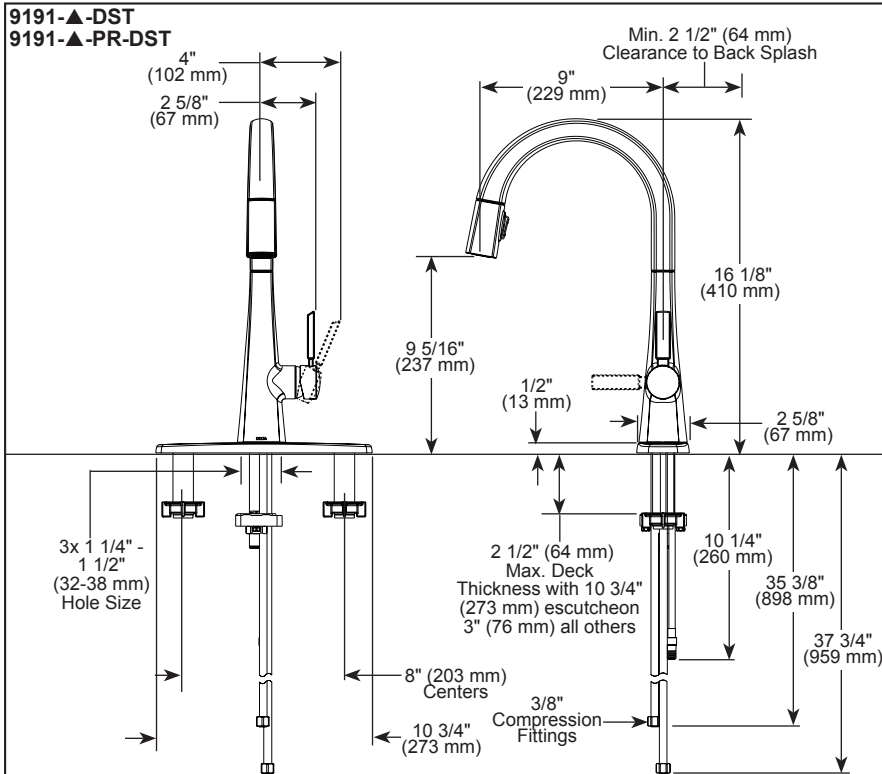

STANDARD SPECIFICATIONS:

- Max flow rate 1.8 gpm @ 60 psi, 6.8 L/min @ 414 kPa
- One or three hole mount (8" escutcheon not included, order separately)
- Diamond coated ceramic cartridge
- 3/8" O.D. straight, staggered PEX supply lines
- Spout rotates 360°
- Hot/cold indicator markings
- Dual integral check valves in sprayer assembly
- Two-function wand; Aerated stream or spray

COMPLIES WITH:

- ASME A112.18.1 / CSA B125.1
- ♿ Indicates compliance to ICC/ANSI A117.1

Submitted Model No.: _____

Specific Features: _____

▲ Designate proper finish suffix

Delta reserves the right (1) to make changes in specifications and materials, and (2) to change or discontinue models, both without notice or obligation. Dimensions are for reference only. See current full-line price book or www.deltafaucet.com for finish options and product availability.

Designate Proper Finish Suffix

see what Delta can do™

SOAP DISPENSER

STANDARD SPECIFICATIONS:

- Lumicoat™ finish (Brilliance finishes only)
- 13 ounce bottle
- Refillable from above the deck
- Fits hole size 1 3/8" +/- 1/8"