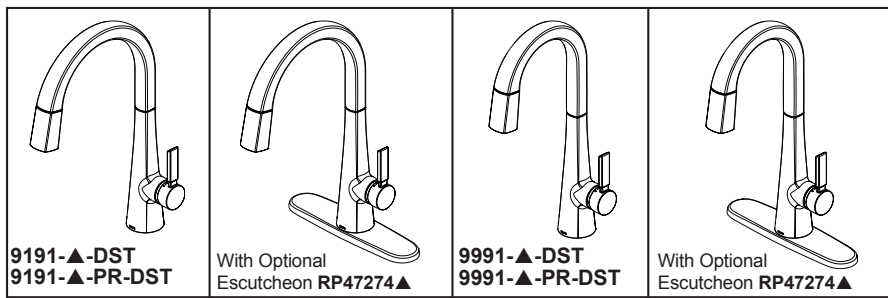

see what Delta can do™

KITCHEN FAUCETS

- Monrovia™ Collection
- Single Handle Pull-Down

FEATURES:

- DIAMOND Seal® Technology
- Touch-Clean® Technology
- MagnaTite® Docking System
- Lumicoat™ Finish (-PR models only)
- Lumicoat™ Finishes easily wipe clean without cleaners and chemicals on the products most commonly touched areas

STANDARD SPECIFICATIONS:

- Max flow rate 1.8 gpm @ 60 psi, 6.8 L/min @ 414 kPa
- One or three hole mount (8" escutcheon not included, order separately)
- Diamond coated ceramic cartridge
- 3/8" O.D. straight, staggered PEX supply lines
- Spout rotates 360°
- Hot/cold indicator markings
- Dual integral check valves in sprayer assembly
- Two-function wand; Aerated stream or spray

COMPLIES WITH:

- ASME A112.18.1 / CSA B125.1
- ♿ Indicates compliance to ICC/ANSI A117.1

Submitted Model No.: _____

Specific Features: _____

▲ Designate proper finish suffix

Delta reserves the right (1) to make changes in specifications and materials, and (2) to change or discontinue models, both without notice or obligation. Dimensions are for reference only. See current full-line price book or www.deltafaucet.com for finish options and product availability.

Designate Proper Finish Suffix

see what Delta can do™

SOAP DISPENSER

STANDARD SPECIFICATIONS:

- Lumicoat™ finish (Brilliance finishes only)
- 13 ounce bottle
- Refillable from above the deck
- Fits hole size 1 3/8" +/- 1/8"