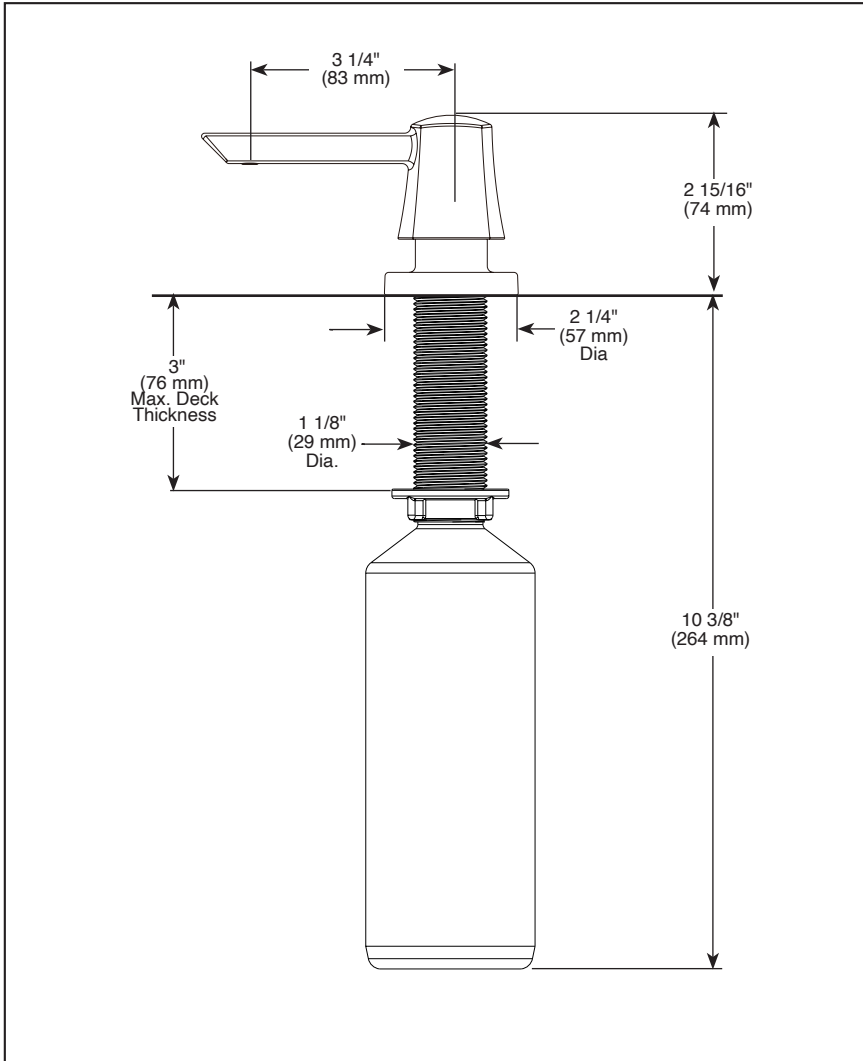

STANDARD SPECIFICATIONS:

- Max flow rate 1.8 gpm @ 60 psi, 6.8 L/min @ 414 kPa
- One or three hole mount (8" escutcheon not included, order separately)
- Diamond coated ceramic cartridge
- 3/8" O.D. straight, staggered PEX supply lines
- Spout rotates 360°
- Hot/cold indicator markings
- Dual integral check valves in sprayer assembly
- Two-function wand; Aerated stream or spray

COMPLIES WITH:

- ASME A112.18.1 / CSA B125.1
- ♿ Indicates compliance to ICC/ANSI A117.1

Submitted Model No.: _____

Specific Features: _____

▲ Designate proper finish suffix

Delta reserves the right (1) to make changes in specifications and materials, and (2) to change or discontinue models, both without notice or obligation. Dimensions are for reference only. See current full-line price book or www.deltafaucet.com for finish options and product availability.

Designate Proper Finish Suffix

see what Delta can do™

SOAP DISPENSER

STANDARD SPECIFICATIONS:

- Lumicoat™ finish (Brilliance finishes only)
- 13 ounce bottle
- Refillable from above the deck
- Fits hole size 1 3/8" +/- 1/8"