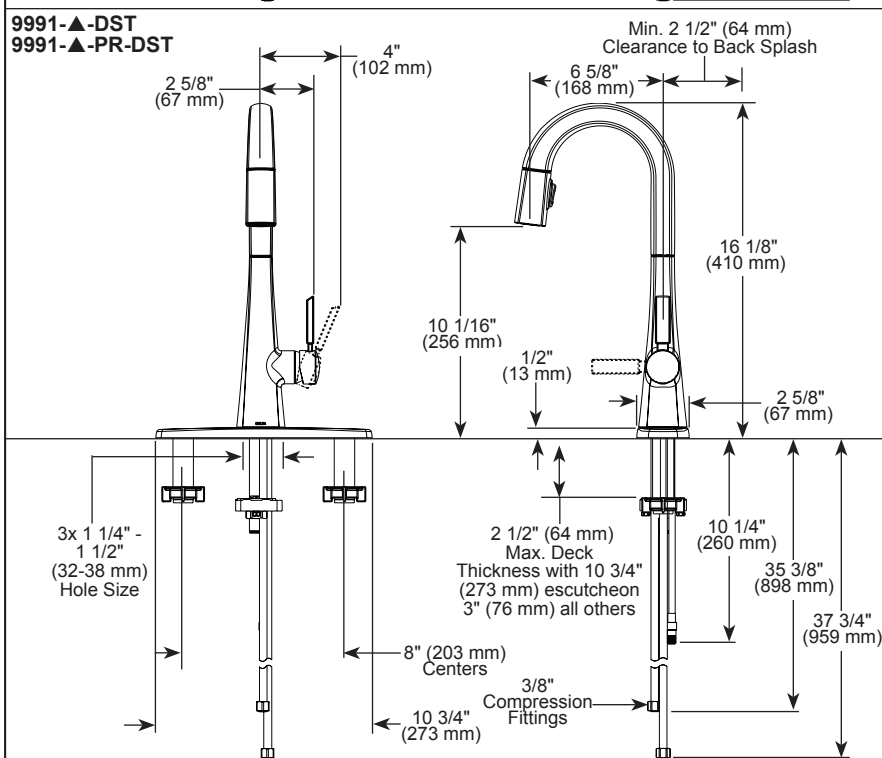

STANDARD SPECIFICATIONS:

- Max flow rate 1.8 gpm @ 60 psi, 6.8 L/min @ 414 kPa
- One or three hole mount (8" escutcheon not included, order separately)
- Diamond coated ceramic cartridge
- 3/8" O.D. straight, staggered PEX supply lines
- Spout rotates 360°
- Hot/cold indicator markings
- Dual integral check valves in sprayer assembly
- Two-function wand; Aerated stream or spray

COMPLIES WITH:

- ASME A112.18.1 / CSA B125.1
- ♿ Indicates compliance to ICC/ANSI A117.1

Submitted Model No.: _____

Specific Features: _____

▲ Designate proper finish suffix

Delta reserves the right (1) to make changes in specifications and materials, and (2) to change or discontinue models, both without notice or obligation. Dimensions are for reference only. See current full-line price book or www.deltafaucet.com for finish options and product availability.

Designate Proper Finish Suffix

see what Delta can do™

SOAP DISPENSER

STANDARD SPECIFICATIONS:

- Lumicoat™ finish (Brilliance finishes only)
- 13 ounce bottle
- Refillable from above the deck
- Fits hole size 1 3/8" +/- 1/8"