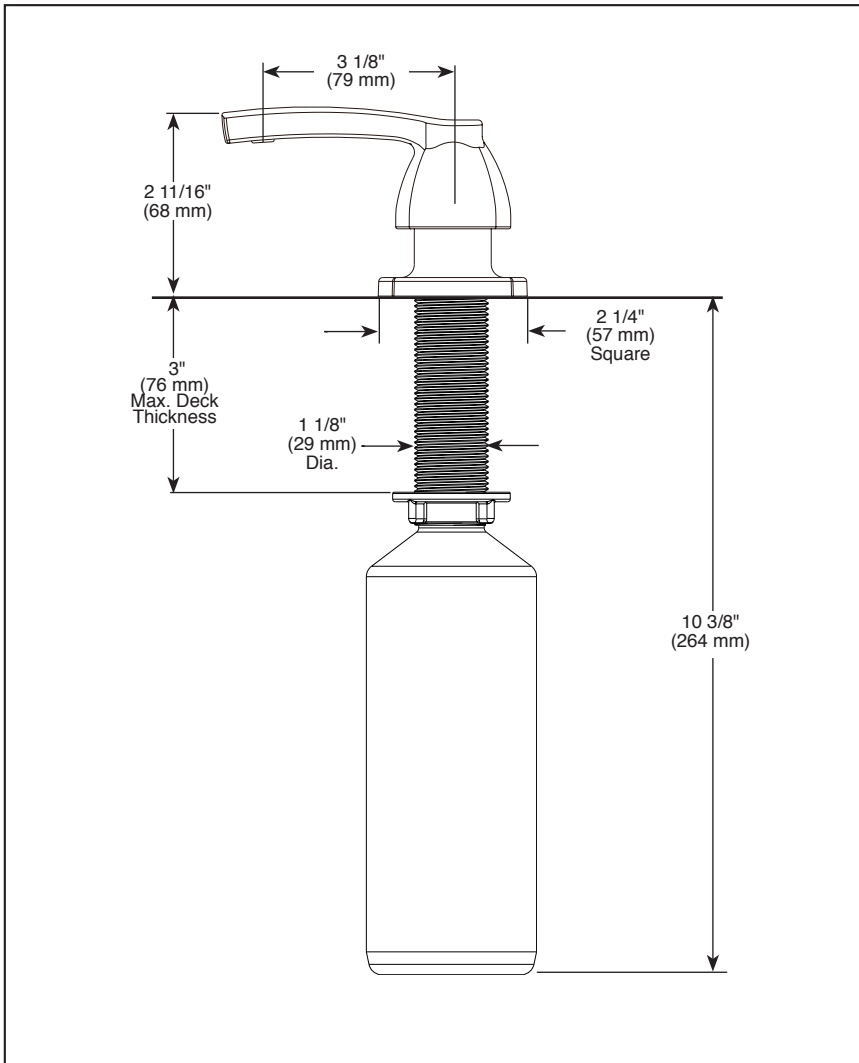

STANDARD SPECIFICATIONS:

- Max flow rate 1.8 gpm @ 60 psi, 6.8 L/min @ 414 kPa
- One or three hole mount (8" escutcheon not included, order separately)
- Diamond coated ceramic cartridge
- 3/8" O.D. straight, staggered PEX supply lines
- Spout rotates 360°
- Hot/cold indicator markings
- Dual integral check valves in sprayer assembly
- Two-function wand; Aerated stream or spray

COMPLIES WITH:

- ASME A112.18.1 / CSA B125.1
- ASME A112.18.6
- ☒ Indicates compliance to ICC/ANSI A117.1

Submitted Model No.: _____

Specific Features: _____

▲ Designate proper finish suffix

Delta reserves the right (1) to make changes in specifications and materials, and (2) to change or discontinue models, both without notice or obligation. Dimensions are for reference only. See current full-line price book or www.deltafaucet.com for finish options and product availability.

▲ Designate Proper Finish Suffix

see what Delta can do™

SOAP DISPENSER

STANDARD SPECIFICATIONS:

- Lumicoat™ finish (Brilliance finishes only)
- 13 ounce bottle
- Refillable from above the deck
- Fits hole size 1 3/8" +/- 1/8"