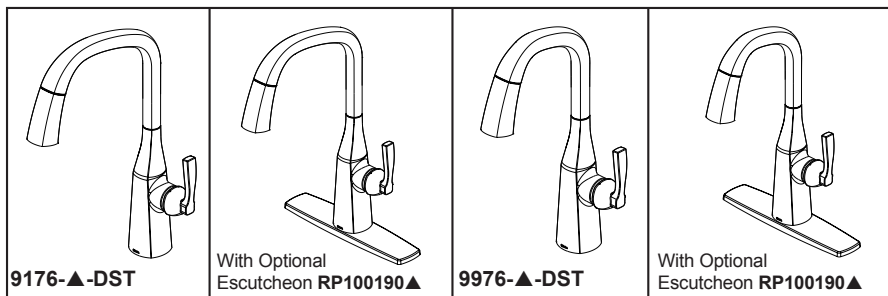

see what Delta can do™

KITCHEN FAUCETS

- Stryke™ Collection
- Single Handle Pull-Down

FEATURES:

- DIAMOND Seal® Technology
- Touch-Clean® Technology
- MagnaTite® Docking System
- Lumicoat™ Finish (metallic finishes only)

STANDARD SPECIFICATIONS:

- Max flow rate 1.8 gpm @ 60 psi, 6.8 L/min @ 414 kPa
- One or three hole mount (8" escutcheon not included, order separately)
- Diamond coated ceramic cartridge
- 3/8" O.D. straight, staggered PEX supply lines
- Spout rotates 360°
- Hot/cold indicator markings
- Dual integral check valves in sprayer assembly
- Two-function wand; Aerated stream or spray

COMPLIES WITH:

- ASME A112.18.1 / CSA B125.1
- ASME A112.18.6
- ☒ Indicates compliance to ICC/ANSI A117.1

Submitted Model No.: _____

Specific Features: _____

▲ Designate proper finish suffix

Delta reserves the right (1) to make changes in specifications and materials, and (2) to change or discontinue models, both without notice or obligation. Dimensions are for reference only. See current full-line price book or www.deltafaucet.com for finish options and product availability.

▲ Designate Proper Finish Suffix

see what Delta can do™

SOAP DISPENSER

STANDARD SPECIFICATIONS:

- Lumicoat™ finish (Brilliance finishes only)
- 13 ounce bottle
- Refillable from above the deck
- Fits hole size 1 3/8" +/- 1/8"