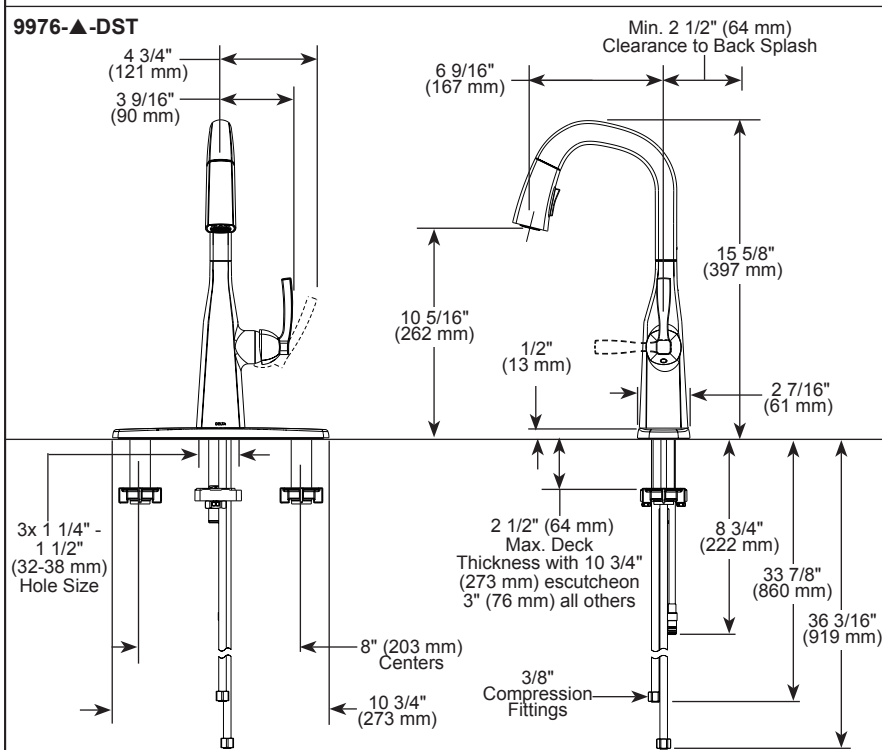

STANDARD SPECIFICATIONS:

- Max flow rate 1.8 gpm @ 60 psi, 6.8 L/min @ 414 kPa
- One or three hole mount (8" escutcheon not included, order separately)
- Diamond coated ceramic cartridge
- 3/8" O.D. straight, staggered PEX supply lines
- Spout rotates 360°
- Hot/cold indicator markings
- Dual integral check valves in sprayer assembly
- Two-function wand; Aerated stream or spray

COMPLIES WITH:

- ASME A112.18.1 / CSA B125.1
- ASME A112.18.6
- ☒ Indicates compliance to ICC/ANSI A117.1

Submitted Model No.: _____

Specific Features: _____

▲ Designate proper finish suffix

Delta reserves the right (1) to make changes in specifications and materials, and (2) to change or discontinue models, both without notice or obligation. Dimensions are for reference only. See current full-line price book or www.deltafaucet.com for finish options and product availability.

▲ Designate Proper Finish Suffix

see what Delta can do™

SOAP DISPENSER

STANDARD SPECIFICATIONS:

- Lumicoat™ finish (Brilliance finishes only)
- 13 ounce bottle
- Refillable from above the deck
- Fits hole size 1 3/8" +/- 1/8"