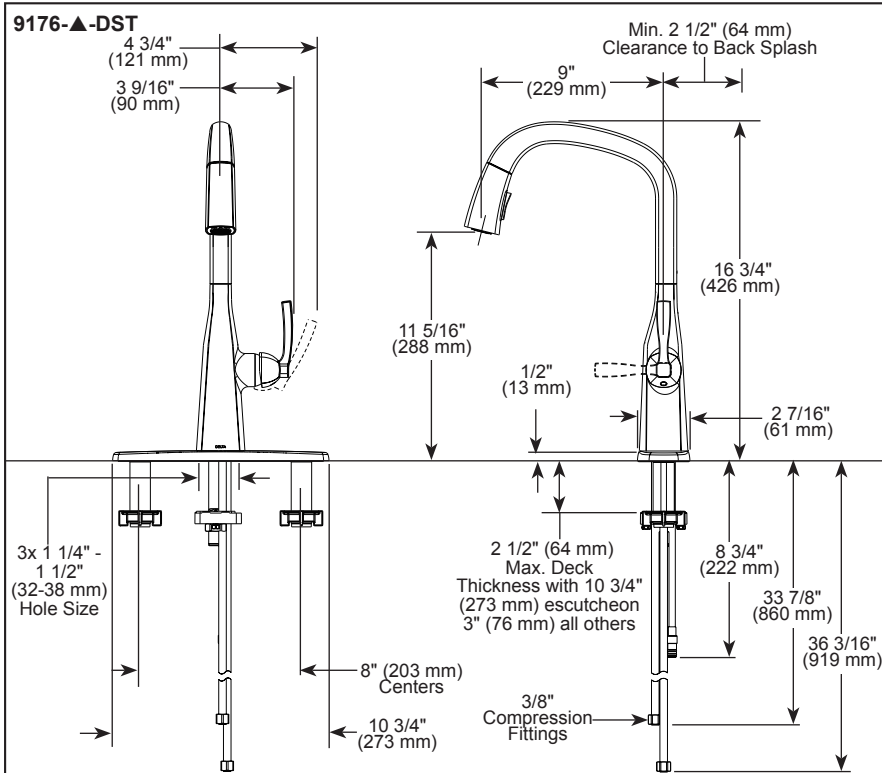

STANDARD SPECIFICATIONS:

- Max flow rate 1.8 gpm @ 60 psi, 6.8 L/min @ 414 kPa
- One or three hole mount (8" escutcheon not included, order separately)
- Diamond coated ceramic cartridge
- 3/8" O.D. straight, staggered PEX supply lines
- Spout rotates 360°
- Hot/cold indicator markings
- Dual integral check valves in sprayer assembly
- Two-function wand; Aerated stream or spray

COMPLIES WITH:

- ASME A112.18.1 / CSA B125.1
- ASME A112.18.6
- ☒ Indicates compliance to ICC/ANSI A117.1

Submitted Model No.: _____

Specific Features: _____

▲ Designate proper finish suffix

Delta reserves the right (1) to make changes in specifications and materials, and (2) to change or discontinue models, both without notice or obligation. Dimensions are for reference only. See current full-line price book or www.deltafaucet.com for finish options and product availability.

▲ Designate Proper Finish Suffix

see what Delta can do™

SOAP DISPENSER

STANDARD SPECIFICATIONS:

- Lumicoat™ finish (Brilliance finishes only)
- 13 ounce bottle
- Refillable from above the deck
- Fits hole size 1 3/8" +/- 1/8"