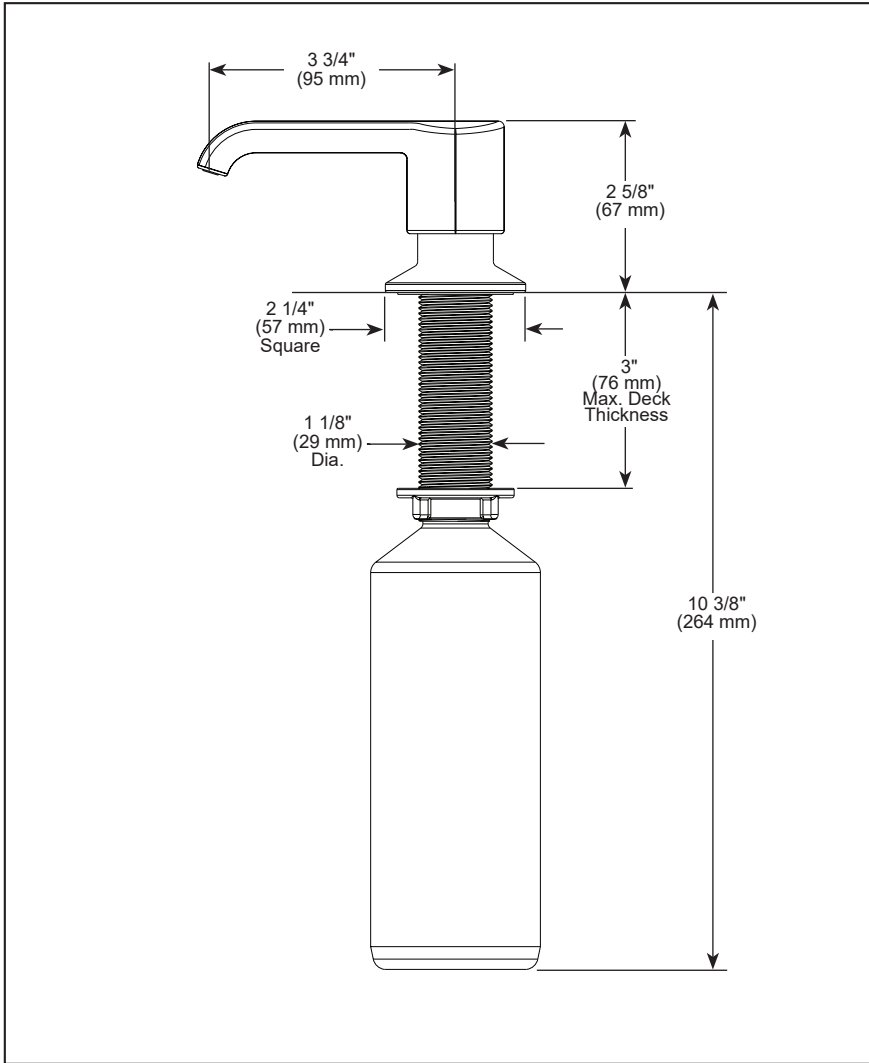

▲ Designate Proper Finish Suffix

see what Delta can do™

SOAP DISPENSER

FEATURES:

- Lumicoat™ Finish (-PR models only)
- Lumicoat™ Finishes easily wipe clean without cleaners and chemicals on the products most commonly touched areas

STANDARD SPECIFICATIONS:

- 13 ounce bottle
- Refillable from above the deck
- Fits hole size 1 3/8" +/- 1/8"

WARRANTY

- Parts and Finish - Lifetime limited warranty; or for commercial purchasers, 10 years for multi-family residential (apartments and condominiums) and 5 years for all other commercial uses, in each case from the date of purchase.
- Electronic Parts and Batteries (if applicable) - 5 years from the date of purchase; or for commercial purchasers, 1 year from the date of purchase. No warranty is provided on batteries.

Delta reserves the right (1) to make changes in specifications and materials, and (2) to change or discontinue models, both without notice or obligation. Dimensions are for reference only. See current full-line price book or www.deltafaucet.com for finish options and product availability.