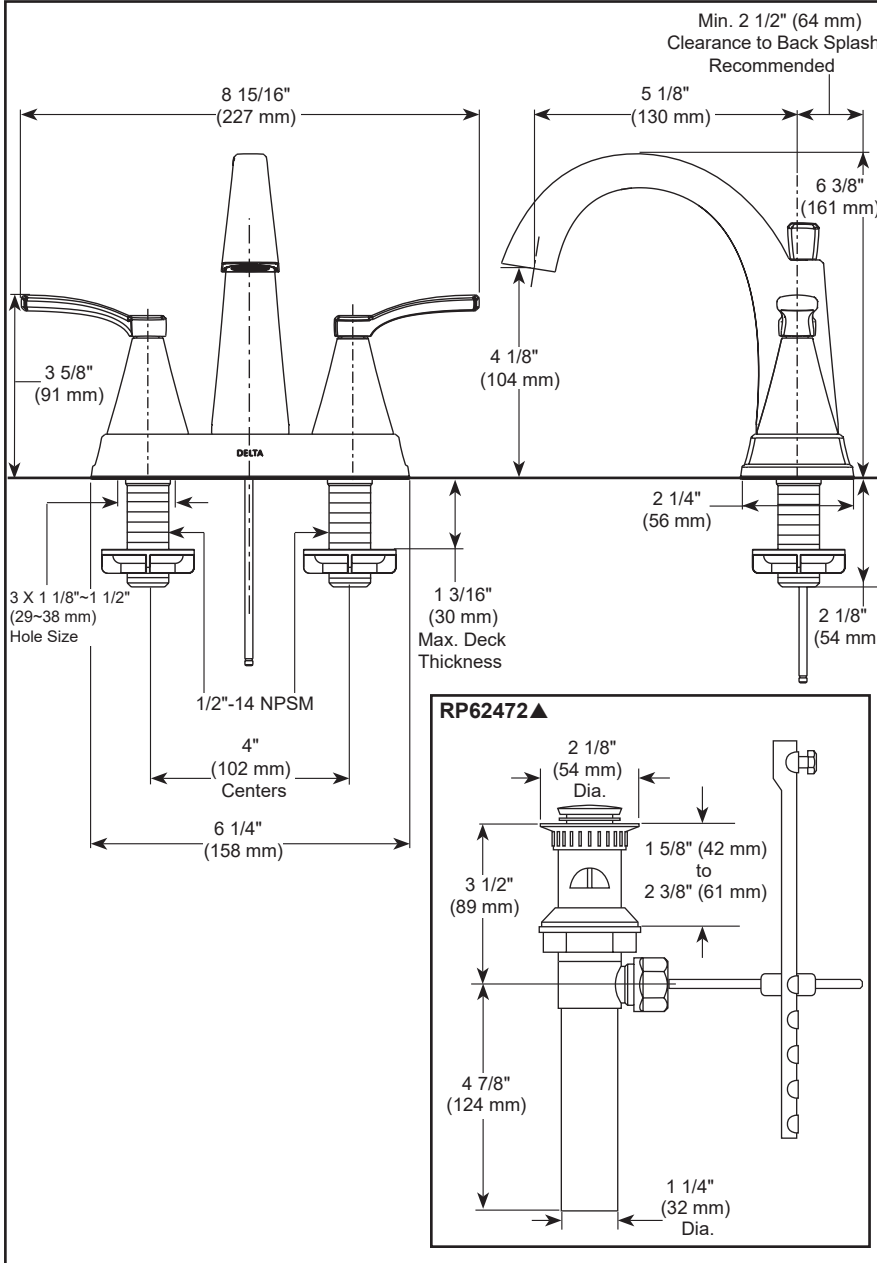

see what Delta can do™

BATHROOM FAUCET

- Flynn™ Bath Collection
- Two Handle Deck Mount

STANDARD SPECIFICATIONS:

- Max. flow rate 1.2 gpm @ 60 psi, 4.5 L/min @ 414 kPa
- Hot and cold stems are interchangeable
- All operating parts are replaceable from the top
- 1/4 turn handle stops
- 1/2"-14 NPSM threaded male inlet shanks
- Control mechanism is a rotating cylinder type with stainless steel plate and 90° rotation, with replaceable non-metallic seats
- Models have drain with plastic pop-up type fitting with plated flange and stopper

▲ Designate proper finish suffix

COMPLIES WITH:

- ASME A112.18.1 / CSA B125.1
- ASME A112.18.2 / CSA B125.2
- EPA WaterSense®
- ♿ ICC/ANSI A117.1- Valve control only

Delta Faucet Company reserves the right (1) to make changes in specifications and materials, and (2) to change or discontinue models, both without notice or obligation. Dimensions are for reference only. See current full-line price book or www.deltafaucet.com for finish options and product availability.

DSP-L-25768LF Rev. D

Delta Faucet Company

55 E. 111th Street, Carmel, IN 46280
 350 South Edgeware Road, St. Thomas, ON N5P 4L1
 © 2024 Delta Faucet Company